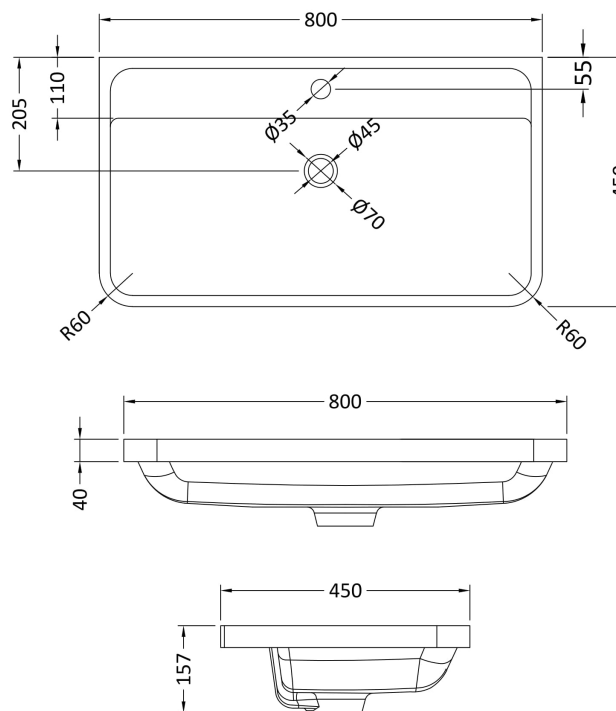

### Product Dimensions

Height (mm):	450
Width (mm):	800
Depth (mm):	157
Nett Weight (kg):	18.12

### Packaging Dimensions

Height (mm):	167
Width (mm):	840
Depth (mm):	470
Gross Weight (kg):	18.12

### Product Dimensions

Height (mm):	500
Width (mm):	796
Depth (mm):	445
Nett Weight (kg):	32

### Packaging Dimensions

Height (mm):	810
Width (mm):	530
Depth (mm):	480
Gross Weight (kg):	32