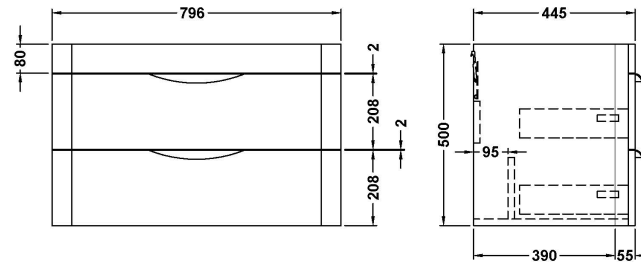

### Product Dimensions

Height (mm):	450
Width (mm):	800
Depth (mm):	157
Nett Weight (kg):	18.12

### Packaging Dimensions

Height (mm):	167
Width (mm):	840
Depth (mm):	470
Gross Weight (kg):	18.12

### Outer Box Dimensions (If Applicable)

Height (mm):	
Width (mm):	
Depth (mm):	
Gross Weight (kg):	
Barcode:	5055369021765

### Product Dimensions

Height (mm):	500
Width (mm):	796
Depth (mm):	445
Nett Weight (kg):	32