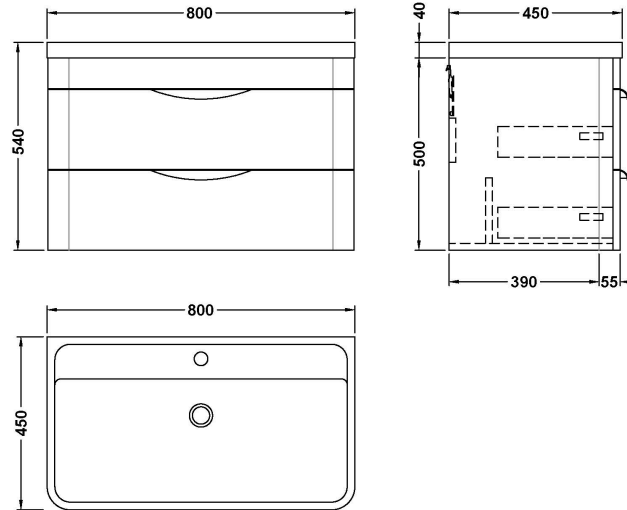

Sales Code: FPA905

Description: Parade 800 W/H 2 Drawer Unit & Basin

Packaging Details

Barcode: 5056211893028