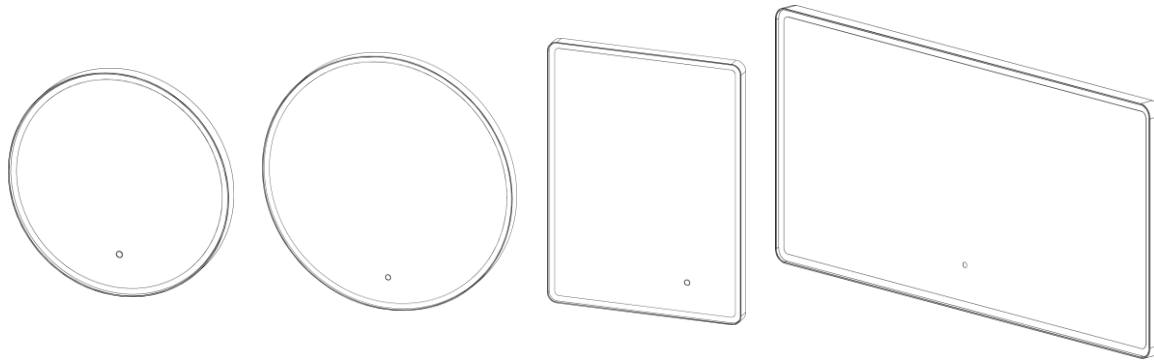

Technical Data Sheet

FRAME

Box Contents:

Frame Mirror | 2x wall plugs | 2x screws | Instructions booklet

Materials

Frame Material: Extruded Aluminium

Glass: 5mm PVC Backed

FAQ's:	Units	FR60RW FR60RG	FR60SW FR60SG	FR80RW FR80RG	FR120SW FR120SG
Can the mirror be hung landscape?	-	No	Yes	No	Yes
What is the thickness of the mirror glass?	mm	5			
Is the mirror IP44 rated?	-	Yes – Suitable for use in bathroom zone 2			
What size fuse should I use?	-	Seek the advice of an electrician			
What is the total power consumption?	W	36.3	58	60.4	90
Does the mirror have an energy rating?	-	Yes – It has an energy rating of: A			
What is the colour of the light and the Kelvin rating?	K	2700 - 6500			
What is the wattage of the lights?	W	19	23	25.5	33.5
Where is the IR sensor/rocker switch located?	-	Front middle	Front bottom right	Front middle	Front bottom right
Can the LED lighting be replaced?	-	No			
Can the IR sensor be replaced?	-	Yes			
What is the output of the demister pad?	W	17.3	35	35	56.3
What are the dimensions of the demister pad? (L x W)	mm	230 x 300	310 x 450	310 x 450	250 x 900
How do I turn on the demister pad?	-	The demister pad will turn on when the LEDs are turned on.			
Are illuminated mirrors supplied with mains cable?	-	All illuminated mirrors are supplied with a removeable 500mm mains cable.			

10 Year Guarantee

We have complete confidence in this Roper Rhodes bathroom Mirror and as such it is offered with a 10-year guarantee against defects in manufacture. The electronics are covered by our 2-year guarantee. In the unlikely event that this product should fail during the guarantee period we will either replace the faulty part or the complete unit as appropriate.