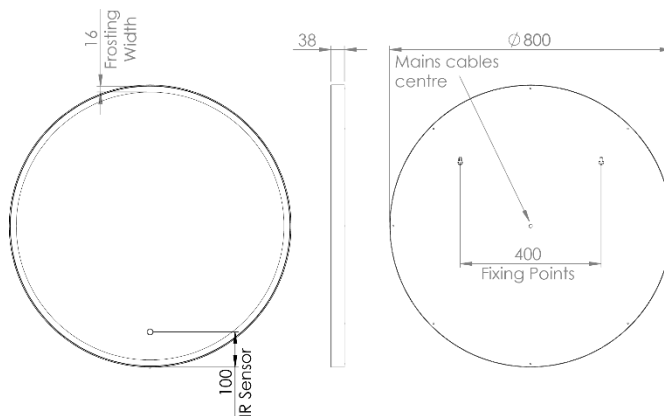

FR120SW/SG