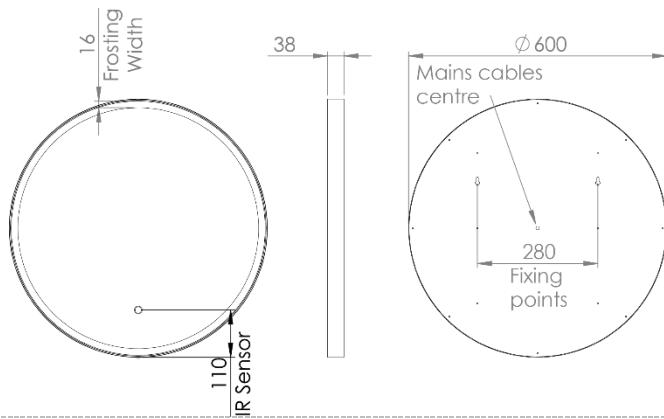

FR60RW/SG

FR60SW/SG