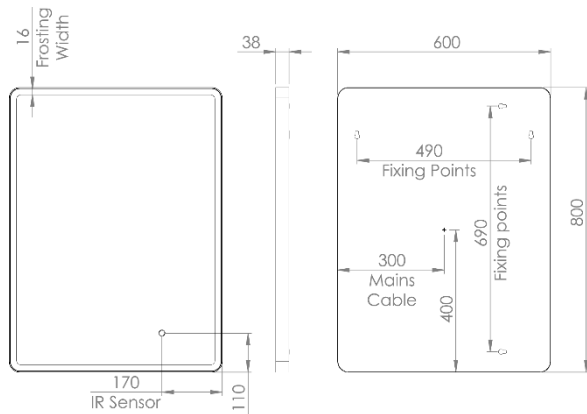

FR60RW/SG

FR60SW/SG

FR80RW/RG

FR120SW/SG