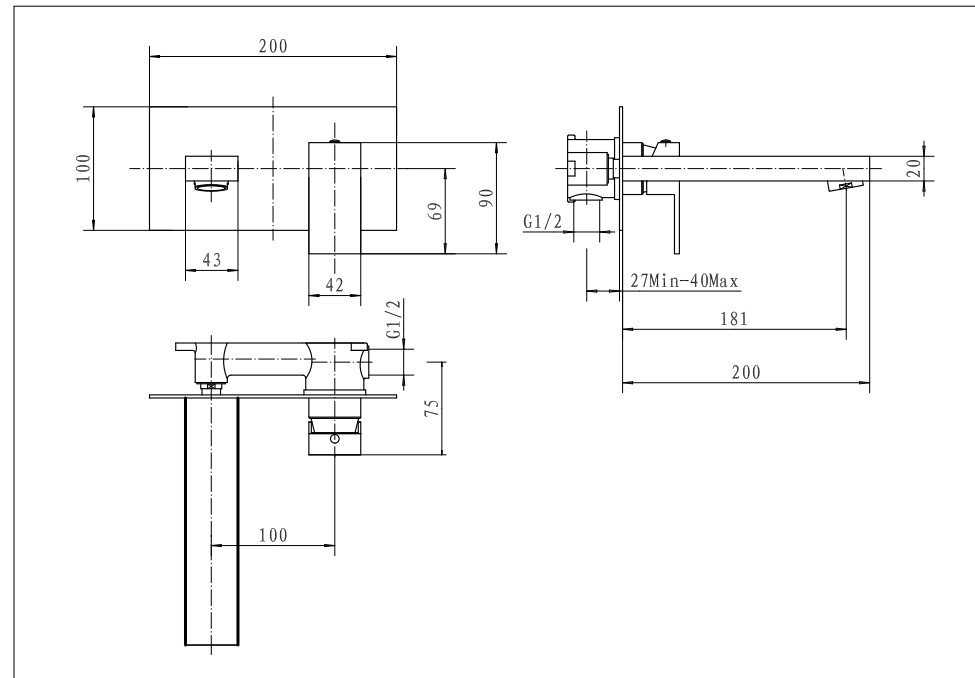

# WALL MOUNTED BASIN MIXER

Art NO: FRM004

## Technique drawing

## Explosion drawing