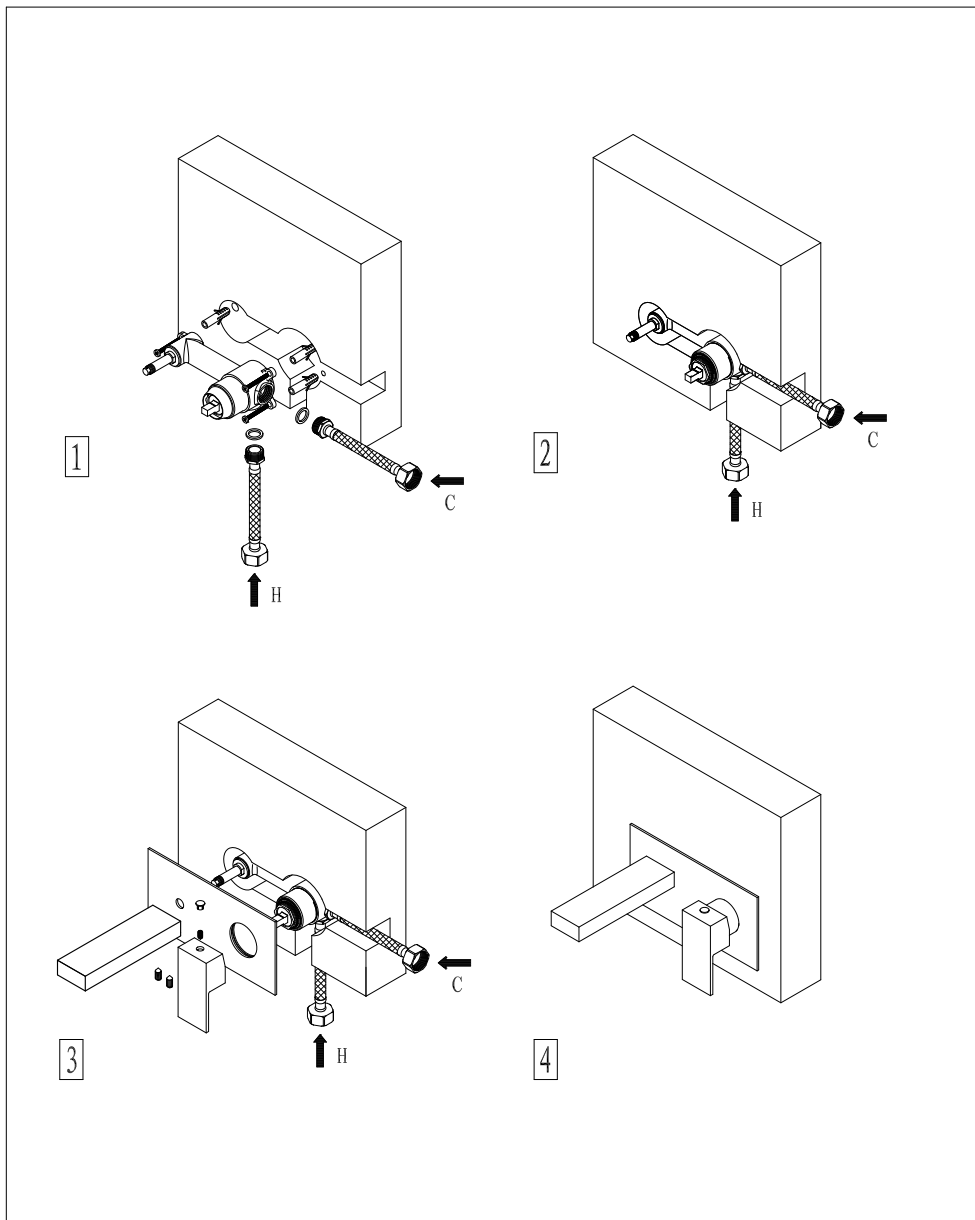

# WALL MOUNTED BASIN MIXER

Art NO: FRM004

## Technique drawing

## Explosion drawing