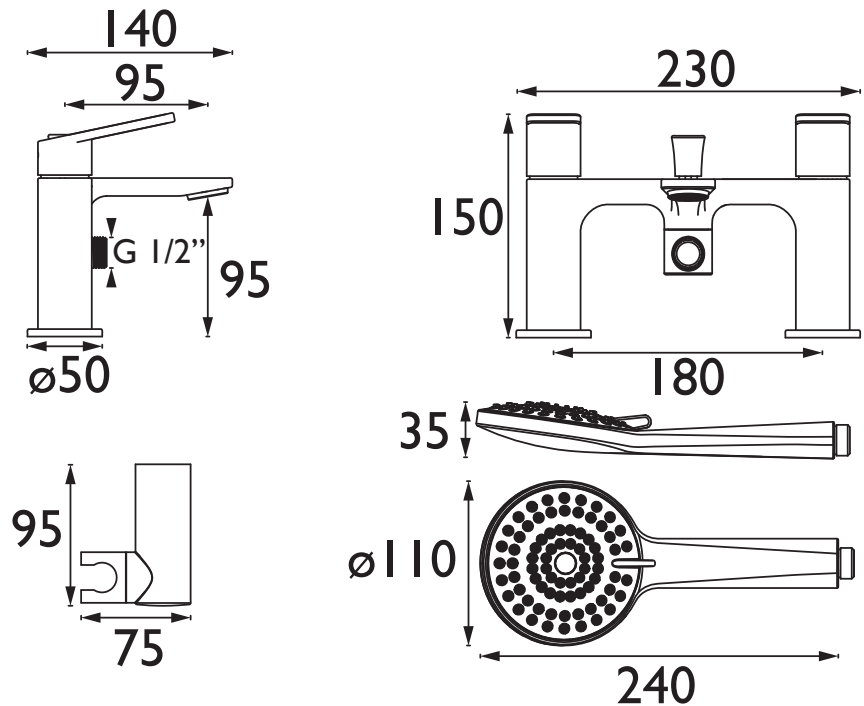

FRM BSM C

FRAMMENTO Tap Range Frammento Bath Shower Mixer Chrome

Features:

- Long life 1/4 turn ceramic disc valves for added durability and smooth control.
- Robust metal fixing nut to secure the tap in place reducing the risk of loosening over time.
- A hard-wearing, flawless, scratch resistant chrome finish that lasts for years. Salt spray tested to ensure added durability.
- Rub clean handset - limescale and debris build-up is quickly and easily removed by rubbing a finger or a cloth over the nozzles.
- 10-year parts and 1 year labour guarantee for peace of mind.
- Also available in black, brushed brass and gun metal.
- Co-ordinating Bathroom taps available.

Product Certifications:

Specification

Product Type:	Bathroom Taps
Main Construction Material:	Brass
Mount Type:	Deck
Handle Type:	Flat Angled
Connection Inlet:	3/4" BSP
Connection Outlet:	M24 Recessed Honeycomb Aerator
Number of Tap Holes:	2
Valve/Cartridge Type:	3/4" Short Stem Ceramic Disc Valve
Plumbing System Requirements:	Suitable for all plumbing systems
Minimum Dynamic Pressure (bar):	0.3 bar
Maximum Dynamic Pressure (bar):	5 bar
Maximum Hot Water Temperature °C:	60°C
Maximum Static Pressure (bar):	10 bar
Flow Type:	Single
Isolation Included:	No

Dimensions (measurements in mm)

Flow Rates (l/min)

System Pressure (bar)	0.3	0.5	1	2	3	5
Through Bath Filler (mixed)	9.6	15.8	23.4	33.4	40.7	52.5
Through Handset (mixed)	3.9	5.1	7.5	11	14	18.6

TECHNICAL
DATA
SHEET