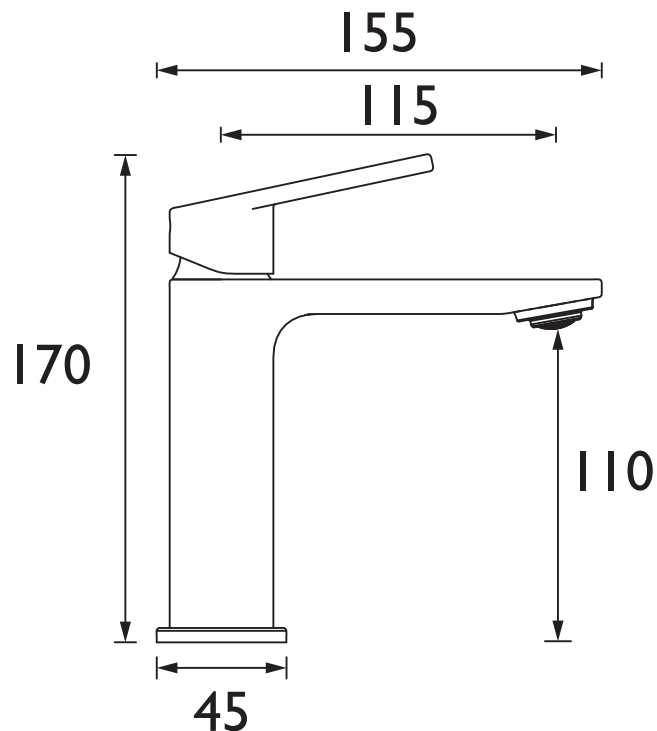

FRM ES BAS BB

FRAMMENTO Tap Range

Frammento Eco start Basin Mixer
with Clicker Waste Brushed Brass

Features:

- Eco Start technology saves energy by having cold water as the default central start position of the tap handle. Hot water is only activated when the tap lever is moved from the central position, so your boiler is not unnecessarily fired up.
- This tap has a flow regulator, which limits the flow of water to 5 litres per minute, reducing the amount of water you use.
- Long life ceramic cartridge for added durability and smooth control.
- Everything you need in the box including flexible tails and clicker waste so nothing to buy separately.
- On-trend brushed brass finish to make a statement in your bathroom.
- 10-year parts and 1 year labour guarantee for peace of mind.
- Also available in chrome, black and gun metal.
- Co-ordinating Bathroom taps, Recess shower and Accessories available.

Product Certifications:

Specification

Product Type:	Bathroom Taps
Main Construction Material:	Brass
Mount Type:	Deck
Handle Type:	Flat Angled
Connection Inlet:	1/2" BSP Flexible Tails
Connection Outlet:	M24 Coin Slot 5lpm Aerator
Number of Tap Holes:	1
Valve/Cartridge Type:	28mm Cold Start Upper Seal Cartridge
Plumbing System Requirements:	Suitable for all plumbing systems
Minimum Dynamic Pressure (bar):	0.5 bar
Maximum Dynamic Pressure (bar):	5 bar
Maximum Hot Water Temperature °C:	60°C
Maximum Static Pressure (bar):	10 bar
Flow Type:	Single
Isolation Included:	No

Dimensions (measurements in mm)

Flow Rates (l/min)

System Pressure (bar)	0.5	1	2	3	5
FRM ES BAS BB (mixed)	2.6	3.7	4.6	4.7	5

TECHNICAL
DATA
SHEET

BRISTAN

D1