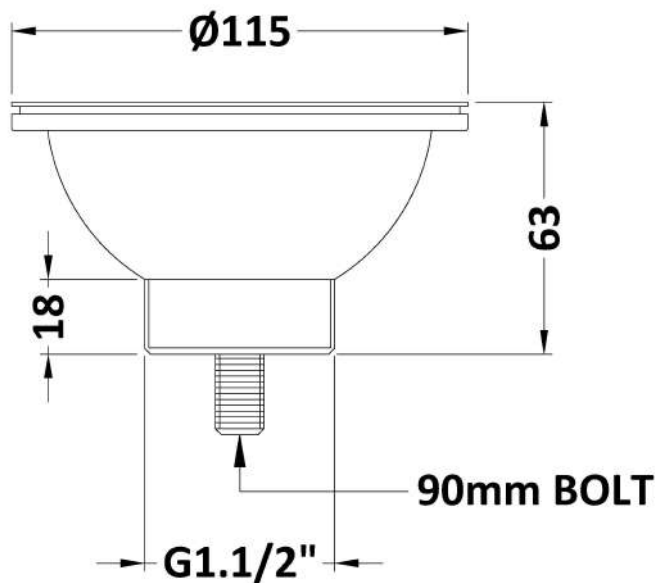

Sales Code: FW613

Description: Strainer Waste With Pull Out Basket

Product Dimensions

Length (mm):	
Width (mm):	0
Height (mm):	0
Depth (mm):	0
Nett Weight (kg):	0.28

Packaging Dimensions

Height (mm):	122
Width (mm):	122
Depth (mm):	100
Gross Weight (kg):	0.28

Packaging Data

Box Colour:	
Box Qty:	0
Label Size:	0 x 0
Label Colour:	White Label
Label Qty:	0

Outer Box Dimensions (If Applicable)

Height (mm):	0
Width (mm):	0
Length (mm):	
Depth (mm):	
Gross Weight (kg):	0
Barcode:	5056678431153

Product Details

Country of Origin:	China
Fitting Instruction:	No
CE & UKCA:	No
Product Material:	Ss
Heating Element Wattage:	Not Applicable
Colour/Finish:	Brushed Nickel
Product Diameter:	115 mm
Connection Size:	G1 1/2"