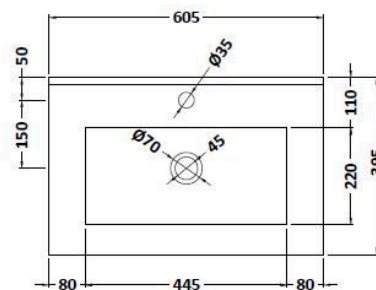

Sales Code: CST876

Description: Coast Fs 600mm Basin Unit - Option 2

Packaging Details

Barcode: 5055275868300

Sales Code: NVM003

Description: Minimalist Basin 600mm

Product Dimensions

Height (mm):	170
Width (mm):	600
Depth (mm):	390
Nett Weight (kg):	10.76

Packaging Dimensions

Height (mm):	200
Width (mm):	400
Depth (mm):	620
Gross Weight (kg):	10.76

Packaging Data

Box Colour:	Brown Cardboard Box - Printed
Box Qty:	1
Label Size:	100 x 50
Label Colour:	White Label
Label Qty:	2

Outer Box Dimensions (If Applicable)

Height (mm):	
Width (mm):	
Depth (mm):	
Gross Weight (kg):	
Barcode:	5055146194668

Product Details

Country of Origin:	China
Fitting Instruction:	No
Certification:	CE: No WRAS: N/A WRAS No: N/A
Product Material:	Vitreous China
Fixing Supplied:	No

Sales Code: FMC876

Description: 600mm F/S 2 Dwr Van Central Open Shelf

Product Dimensions

Height (mm):	810
Width (mm):	600
Depth (mm):	390
Nett Weight (kg):	27

Packaging Dimensions

Height (mm):	790
Width (mm):	598
Depth (mm):	383
Gross Weight (kg):	28