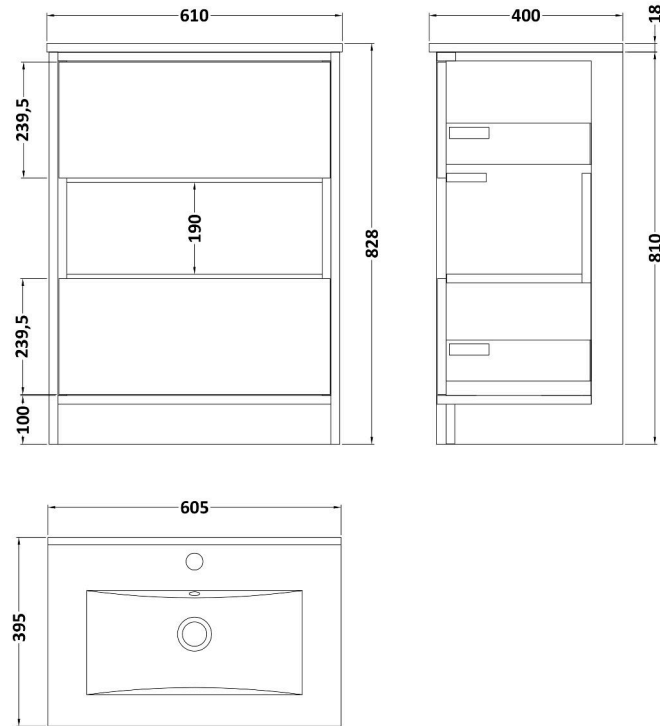

Sales Code: CST876

Description: Coast Fs 600mm Basin Unit - Option 2

Packaging Details

Barcode: 5055275868300

Sales Code: NVM003

Description: Minimalist Basin 600mm

Product Dimensions

Height (mm):	170
Width (mm):	600
Depth (mm):	390
Nett Weight (kg):	10.76

Packaging Dimensions

Height (mm):	200
Width (mm):	400
Depth (mm):	620
Gross Weight (kg):	10.76

Packaging Data

Box Colour:	Brown Cardboard Box - Printed
Box Qty:	1
Label Size:	100 x 50
Label Colour:	White Label
Label Qty:	2

Outer Box Dimensions (If Applicable)

Height (mm):	
Width (mm):	
Depth (mm):	
Gross Weight (kg):	
Barcode:	5055146194668

Product Details

Country of Origin:	China
Fitting Instruction:	No
Certification:	CE: No WRAS: N/A WRAS No: N/A
Product Material:	Vitreous China
Fixing Supplied:	No

Sales Code: FMC876

Description: 600mm F/S 2 Dwr Van Central Open Shelf

Product Dimensions

Height (mm):	810
Width (mm):	600
Depth (mm):	390
Nett Weight (kg):	27

Packaging Dimensions

Height (mm):	790
Width (mm):	598
Depth (mm):	383
Gross Weight (kg):	28