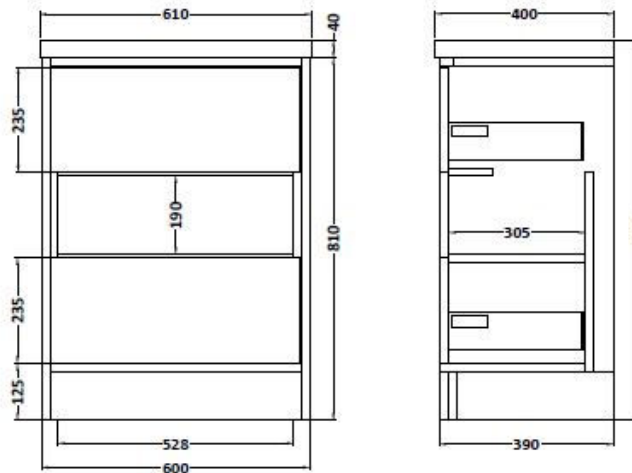

Packaging Dimensions

Height (mm):	200
Width (mm):	400
Depth (mm):	620
Gross Weight (kg):	10.76

Packaging Data

Box Colour:	Brown Cardboard Box - Printed
Box Qty:	1
Label Size:	100 x 50
Label Colour:	White Label
Label Qty:	2

Outer Box Dimensions (If Applicable)

Height (mm):	
Width (mm):	
Depth (mm):	
Gross Weight (kg):	
Barcode:	5055146194668

Product Details

Country of Origin:	China
Fitting Instruction:	No
Certification:	CE: No WRAS: N/A WRAS No: N/A
Product Material:	Vitreous China
Fixing Supplied:	No

Sales Code: FMC876

Description: 600mm F/S 2 Dwr Van Central Open Shelf

Product Dimensions

Height (mm):	810
Width (mm):	600
Depth (mm):	390
Nett Weight (kg):	27

Packaging Dimensions

Height (mm):	790
Width (mm):	598
Depth (mm):	383
Gross Weight (kg):	28

Packaging Data

Box Colour:	Brown Cardboard Box
Box Qty:	1
Label Size:	100 x 50
Label Colour:	White Label
Label Qty:	2

Outer Box Dimensions (If Applicable)

Height (mm):	
Width (mm):	
Depth (mm):	
Gross Weight (kg):	
Barcode:	5055369096947