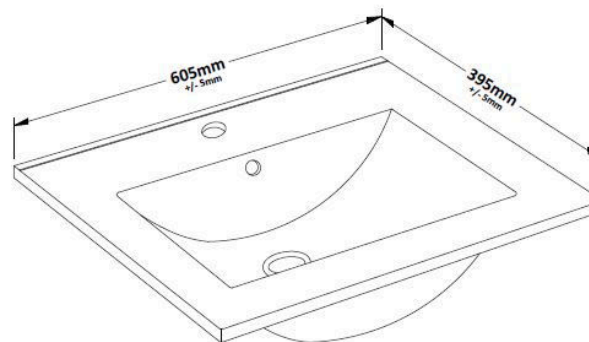

Sales Code: CST876

Description: Coast Fs 600mm Basin Unit - Option 2

Packaging Details

Barcode: 5055275868300

Sales Code: NVM003

Description: Minimalist Basin 600mm

Product Dimensions

Height (mm):	170
Width (mm):	600
Depth (mm):	390
Nett Weight (kg):	10.76

Packaging Dimensions

Height (mm):	200
Width (mm):	400
Depth (mm):	620
Gross Weight (kg):	10.76

Packaging Data

Box Colour:	Brown Cardboard Box - Printed
Box Qty:	1
Label Size:	100 x 50
Label Colour:	White Label
Label Qty:	2

Outer Box Dimensions (If Applicable)

Height (mm):	
Width (mm):	
Depth (mm):	
Gross Weight (kg):	
Barcode:	5055146194668

Product Details

Country of Origin:	China
Fitting Instruction:	No
Certification:	CE: No WRAS: N/A WRAS No: N/A
Product Material:	Vitreous China
Fixing Supplied:	No

Sales Code: FMC876

Description: 600mm F/S 2 Dwr Van Central Open Shelf

Product Dimensions

Height (mm):	810
Width (mm):	600
Depth (mm):	390
Nett Weight (kg):	27

Packaging Dimensions

Height (mm):	790
Width (mm):	598
Depth (mm):	383
Gross Weight (kg):	28