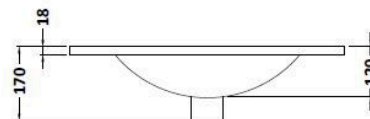

Sales Code: CST876

Description: Coast Fs 600mm Basin Unit - Option 2

Packaging Details

Barcode: 5055275868300

Sales Code: NVM003

Description: Minimalist Basin 600mm

Product Dimensions

Height (mm):	170
Width (mm):	600
Depth (mm):	390
Nett Weight (kg):	10.76

Packaging Dimensions

Height (mm):	200
Width (mm):	400
Depth (mm):	620
Gross Weight (kg):	10.76

Packaging Data

Box Colour:	Brown Cardboard Box - Printed
Box Qty:	1
Label Size:	100 x 50
Label Colour:	White Label
Label Qty:	2

Outer Box Dimensions (If Applicable)

Height (mm):	
Width (mm):	
Depth (mm):	
Gross Weight (kg):	
Barcode:	5055146194668

Product Details

Country of Origin:	China
Fitting Instruction:	No
Certification:	CE: No WRAS: N/A WRAS No: N/A
Product Material:	Vitreous China
Fixing Supplied:	No

Sales Code: FMC876

Description: 600mm F/S 2 Dwr Van Central Open Shelf

Product Dimensions

Height (mm):	810
Width (mm):	600
Depth (mm):	390
Nett Weight (kg):	27

Packaging Dimensions

Height (mm):	790
Width (mm):	598
Depth (mm):	383
Gross Weight (kg):	28