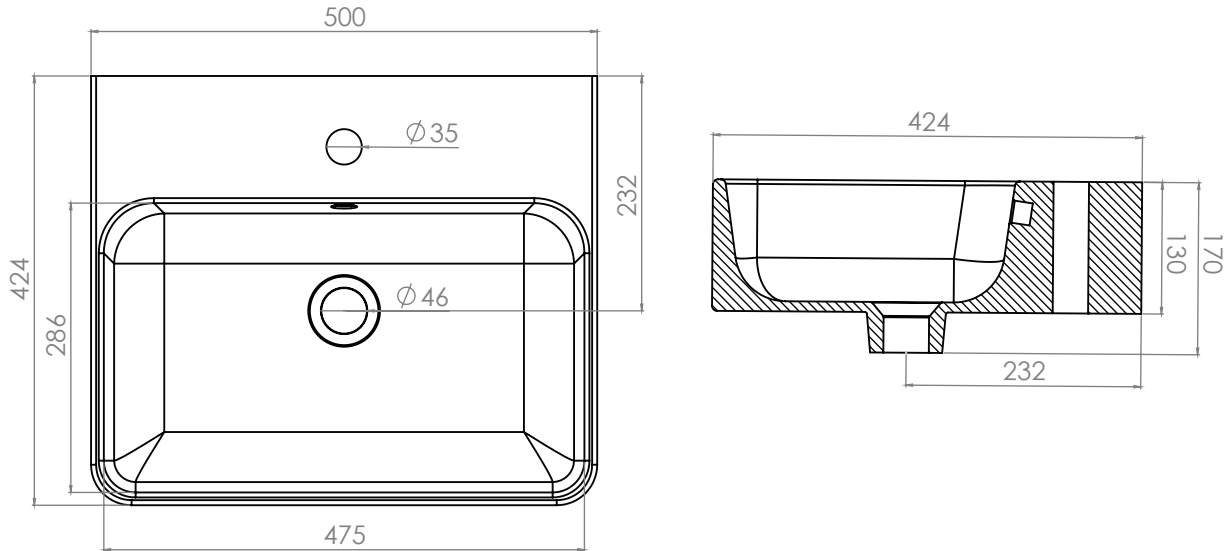

Technical Data Sheet

TAVISTOCK

ARLO 500 Ceramic Basin

Whats in the box: 1x AR500C

Diagrams not to scale
All dimensions in mm
tolerance of +/-5mm

Materials

Basin: Ceramic

**Dimensions are subject to change, customers are advised to measure actual product before commencing installation.

FAQs

- | | |
|---|---------------------------------|
| Q: What is the maximum water depth of the basin? | A: 63mm up to the overflow. |
| Q: What is the internal depth? | A: The internal depth is 118mm. |
| Q: What is the depth of the tapledge? | A: The tapledge is 130mm deep. |
| Q: What is the distance from the taphole centre to basin waste? | A: 125mm |
| Q: What is the overflow rating? | A: Overflow rating is CL15 |