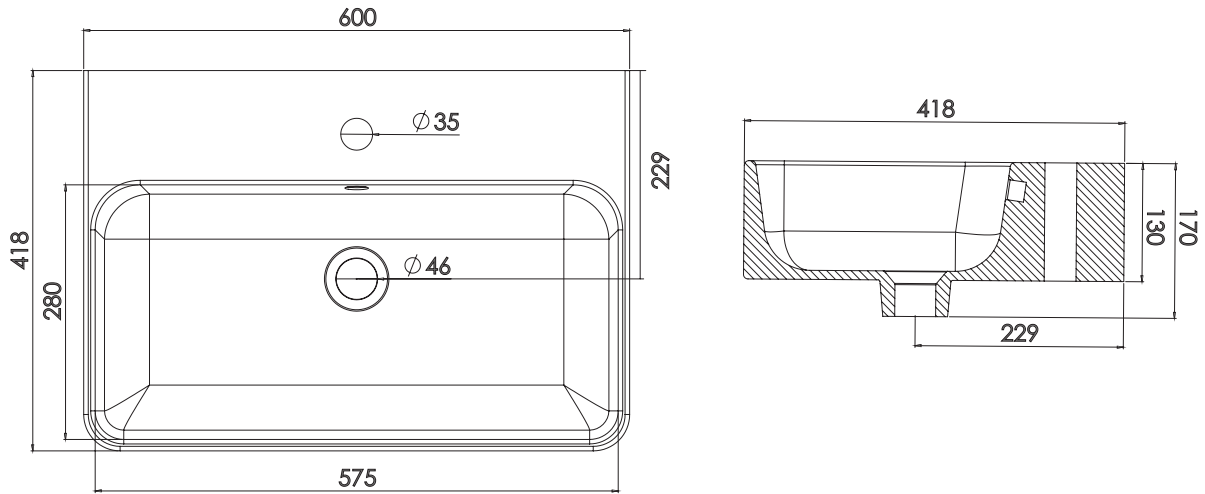

Technical Data Sheet

TAVISTOCK

ARLO 600 Ceramic Basin

Whats in the box: 1x AR600C

Diagrams not to scale
All dimensions in mm
tolerance of +/-5mm

Materials

Basin: Ceramic

**Dimensions are subject to change, customers are advised to measure actual product before commencing installation.

FAQs

- | | |
|---|---------------------------------|
| Q: What is the maximum water depth of the basin? | A: 63mm up to the overflow. |
| Q: What is the internal depth? | A: The internal depth is 118mm. |
| Q: What is the depth of the tapledge? | A: The tapledge is 130mm deep. |
| Q: What is the distance from the taphole centre to basin waste? | A: 125mm |
| Q: What is the overflow rating? | A: Overflow rating is CL20 |