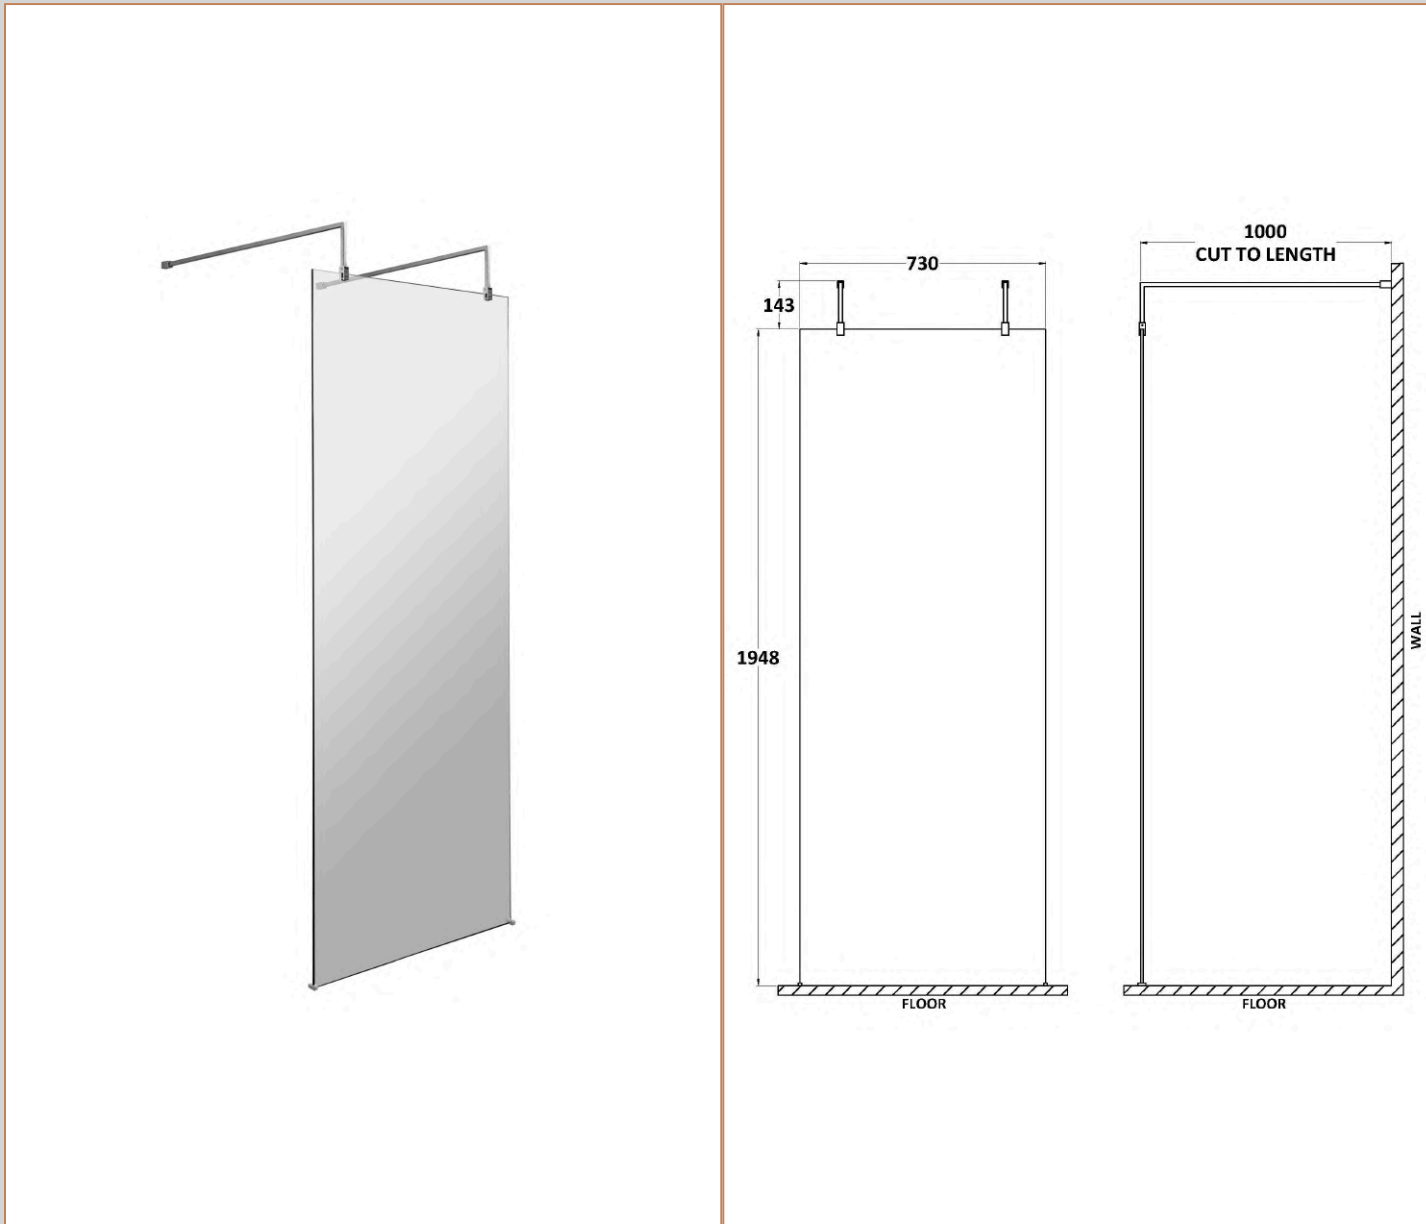

Sales Code: GPAF076

Barcode: 5056883741344

Brand: Hudson Reed

Description: Hudson Reed 760mm Wetroom Screen With Arms and Feet

Product Dimensions

Product	1950 x 760 x 14mm (H x W x D)
Nett Weight	0 kg
Packaged Weight	0 kg

Product Details

Country of Origin	China
Product Material	Aluminium
Colour/Finish	Chrome
Style	Contemporary
Easy Clean	Yes
Ce Certified	Yes
Declaration Of Performance	Yes
Easy Fit	No
Enclosure Design	Frameless
Frame Finish	Chrome
Glass Thickness	8 mm
Handles Included	No
Ukca Certified	Yes