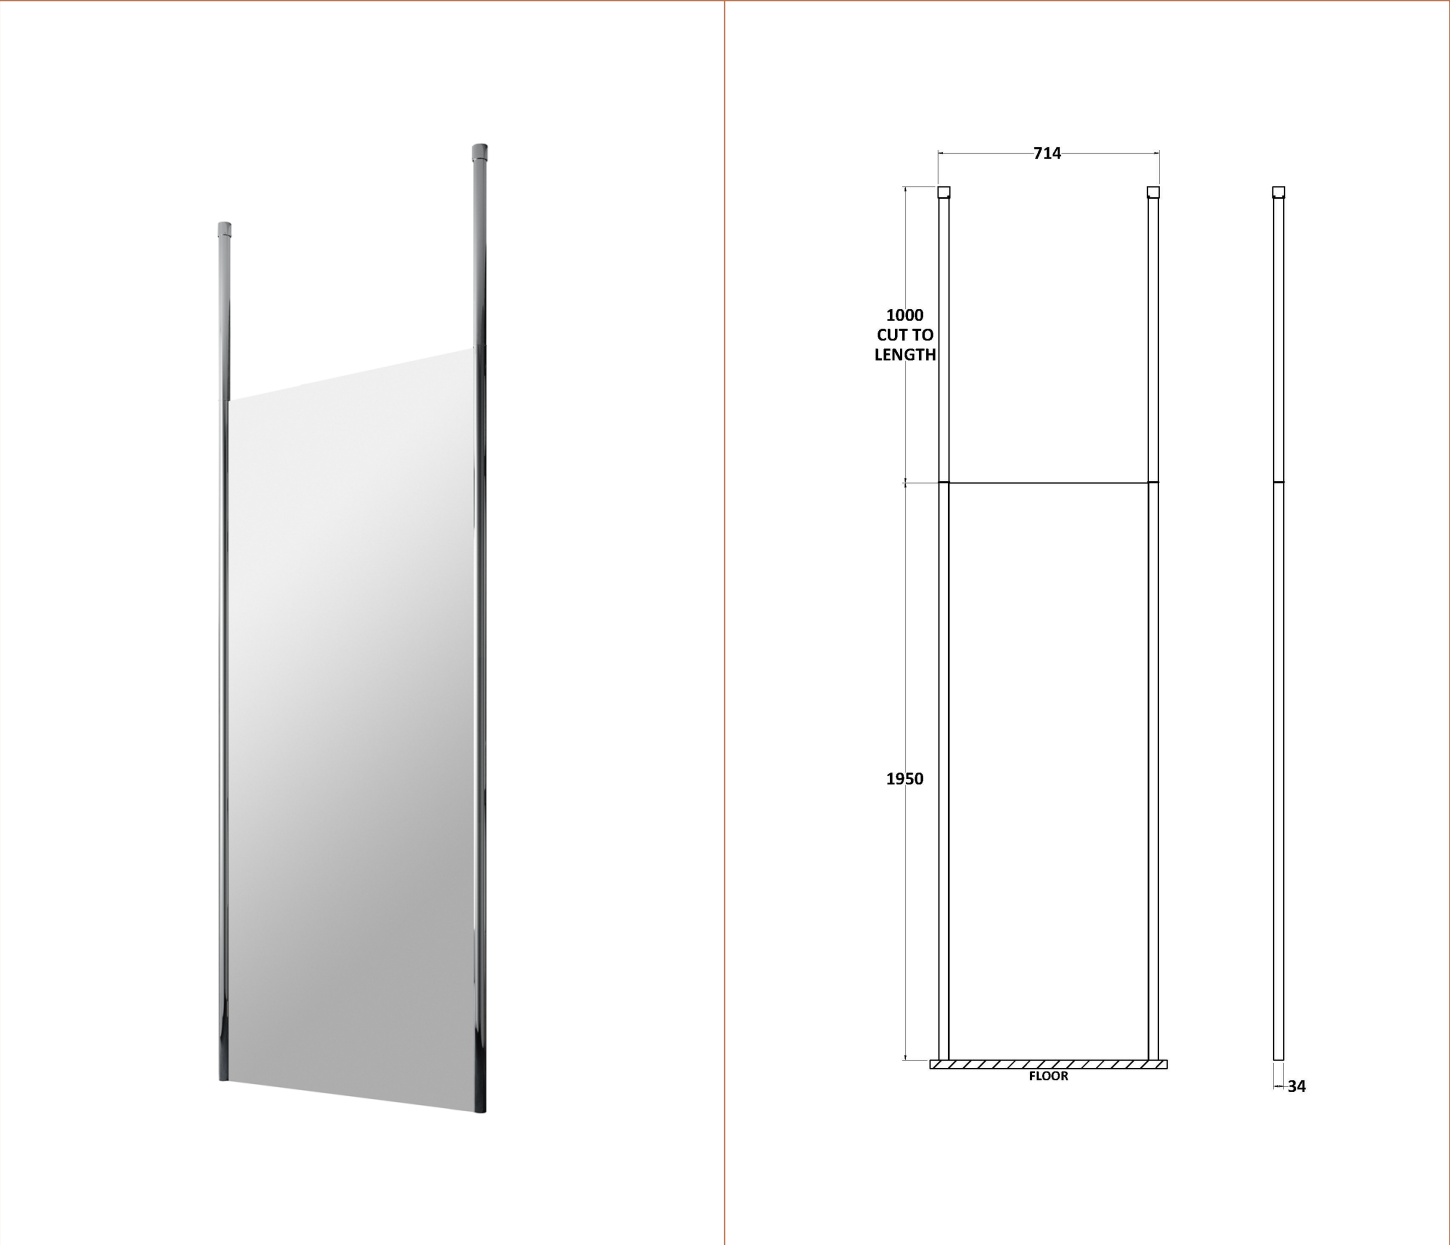

Sales Code: GPCP070

Description: 700 Wetroom Screen With Ceiling Poles

Packaging Details

Barcode: 5055275899144

Sales Code: WRSB700

Description: Wetroom Screen 700 X1950mm

Product Dimensions

Height (mm):	1950
Width (mm):	700
Depth (mm):	14
Nett Weight (kg):	29.44

Packaging Dimensions

Height (mm):	65
Width (mm):	730
Length (mm):	2010
Gross Weight (kg):	29.44

Packaging Data

Box Colour:	Brown Cardboard Box - Printed
Box Qty:	1
Label Size:	100 x 50
Label Colour:	Not Applicable
Label Qty:	0

Outer Box Dimensions (If Applicable)

Height (mm):	
Width (mm):	
Depth (mm):	
Length (mm):	
Gross Weight (kg):	
Barcode:	5055369007424

Product Details

Country of Origin:	China
Fitting Instruction:	No
CE & UKCA:	Yes
Profile Material:	Aluminium
Profile Finish:	Polished Chrome
Adjustments (mm):	675mm-693mm
Entry Width (mm):	N/A
Swing In Dim (mm):	N/A
Swing Out Dim (mm):	N/A
Radius (mm):	Not Applicable
Glass Thickness (mm):	8
Easy Fit:	No
Easy Clean:	Yes
Handle Style:	Not Applicable
Handle Material:	Not Applicable
Enclosure Design:	Frameless
Wheel Type:	Not Applicable
Support Bar Included:	Support Bar Included
Extras:	None

Sales Code: WRSF002

Description: 2/1M Wetroom Screen Ceiling Post Chrome

Product Dimensions

Height (mm):	3000
Width (mm):	34
Depth (mm):	34
Nett Weight (kg):	3

Packaging Dimensions

Height (mm):	2030
Width (mm):	80
Length (mm):	35
Gross Weight (kg):	3