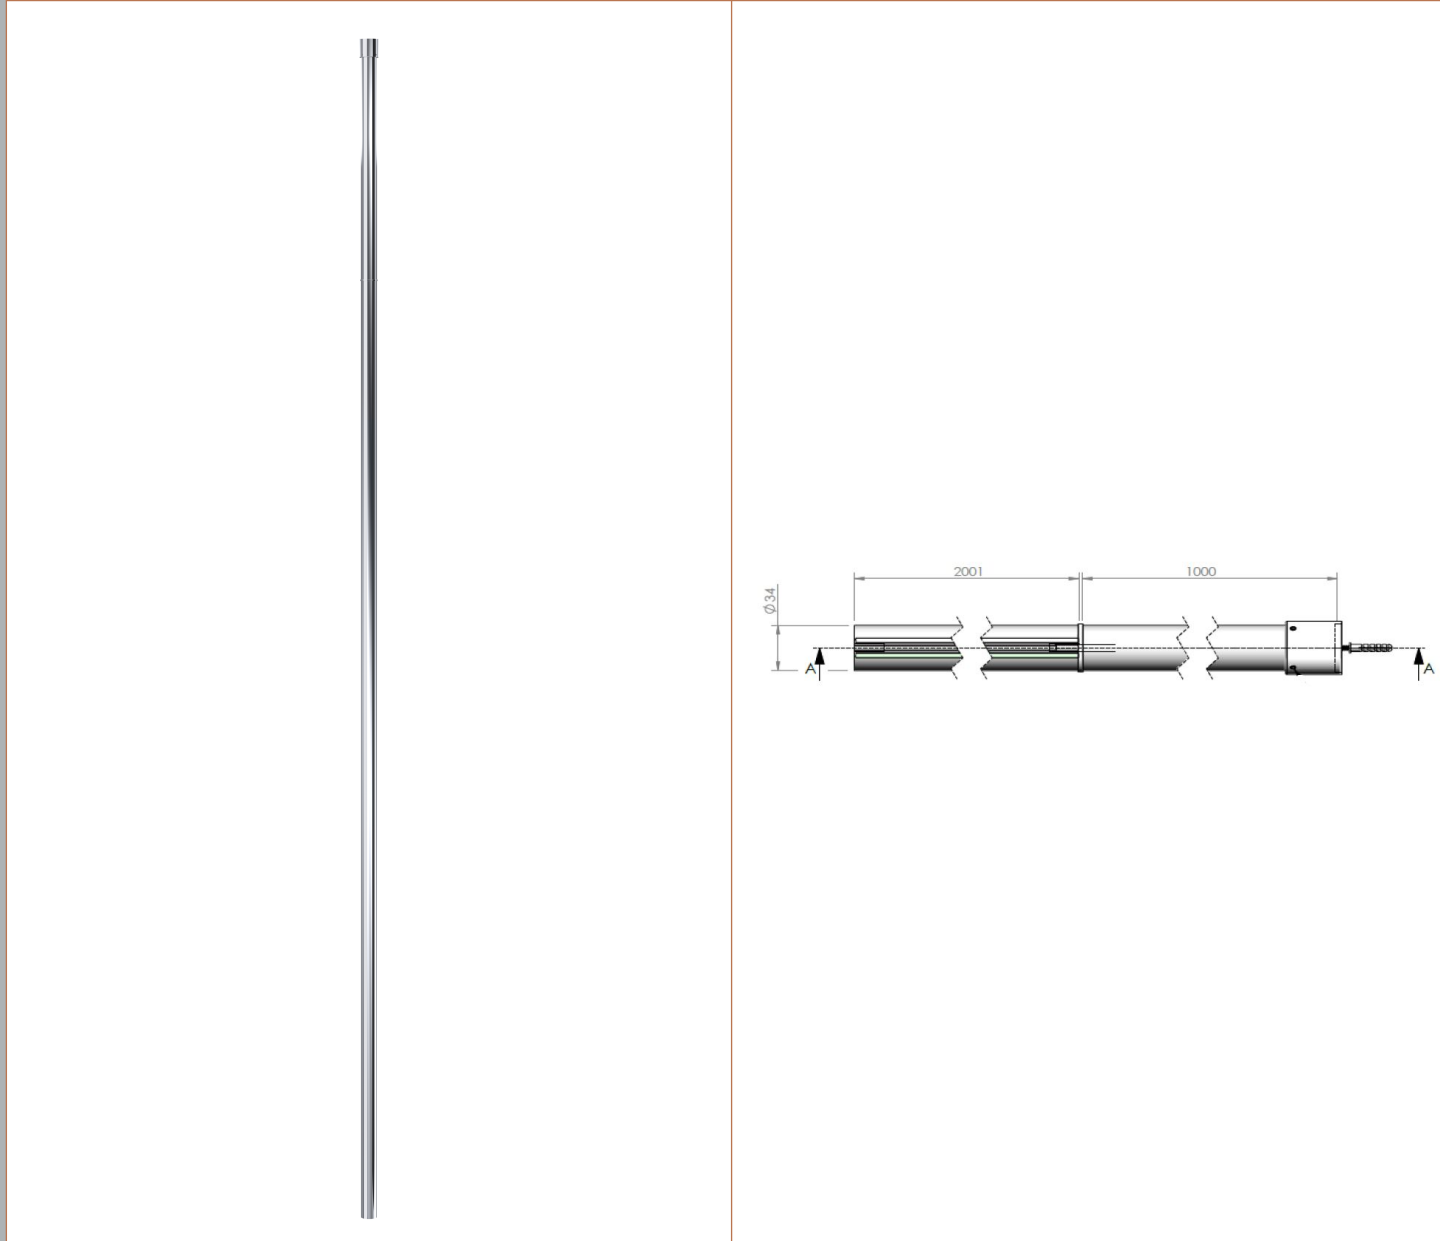

Sales Code: GPCP070

Description: 700 Wetroom Screen With Ceiling Poles

Packaging Details

Barcode: 5055275899144

Sales Code: WRSB700

Description: Wetroom Screen 700 X1950mm

Product Dimensions

Height (mm):	1950
Width (mm):	700
Depth (mm):	14
Nett Weight (kg):	29.44

Outer Box Dimensions (If Applicable)

Height (mm):	
Width (mm):	
Depth (mm):	
Length (mm):	
Gross Weight (kg):	
Barcode:	5055369007424

Product Details

Country of Origin:	China
Fitting Instruction:	No
CE & UKCA:	Yes
Profile Material:	Aluminium
Profile Finish:	Polished Chrome
Adjustments (mm):	675mm-693mm
Entry Width (mm):	N/A
Swing In Dim (mm):	N/A
Swing Out Dim (mm):	N/A
Radius (mm):	Not Applicable
Glass Thickness (mm):	8
Easy Fit:	No
Easy Clean:	Yes
Handle Style:	Not Applicable
Handle Material:	Not Applicable
Enclosure Design:	Frameless
Wheel Type:	Not Applicable
Support Bar Included:	Support Bar Included
Extras:	None

Sales Code: WRSF002

Description: 2/1M Wetroom Screen Ceiling Post Chrome

Product Dimensions

Height (mm):	3000
Width (mm):	34
Depth (mm):	34
Nett Weight (kg):	3

Packaging Dimensions

Height (mm):	2030
Width (mm):	80
Length (mm):	35
Gross Weight (kg):	3

Product Details

Country of Origin:	China
Fitting Instruction:	No
CE & UKCA:	N/A
Profile Material:	Aluminium
Profile Finish:	Polished Chrome
Adjustments (mm):	N/A
Entry Width (mm):	N/A
Swing In Dim (mm):	N/A
Swing Out Dim (mm):	N/A
Radius (mm):	Not Applicable
Glass Thickness (mm):	
Easy Fit:	Not Applicable
Easy Clean:	Not Applicable
Handle Style:	Not Applicable
Handle Material:	Not Applicable
Enclosure Design:	Not Applicable
Wheel Type:	Not Applicable
Support Bar Included:	Support Bar Not Included
Extras:	None