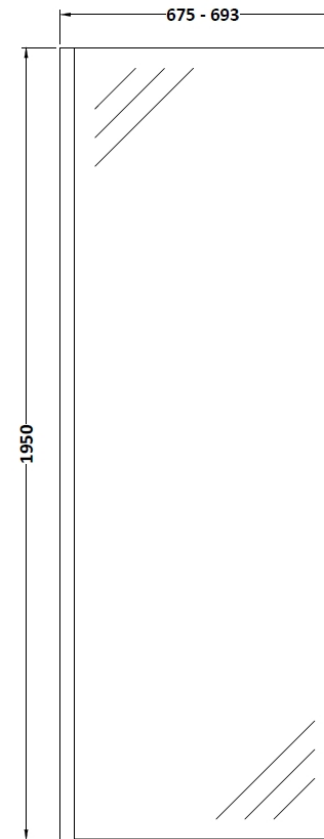

Sales Code: GPCP070

Description: 700 Wetroom Screen With Ceiling Poles

Packaging Details

Barcode: 5055275899144

Sales Code: WRSB700

Description: Wetroom Screen 700 X1950mm

Product Dimensions

Height (mm):	1950
Width (mm):	700
Depth (mm):	14
Nett Weight (kg):	29.44

Packaging Dimensions

Height (mm):	65
Width (mm):	730
Length (mm):	2010
Gross Weight (kg):	29.44

Packaging Data

Box Colour:	Brown Cardboard Box - Printed
Box Qty:	1
Label Size:	100 x 50
Label Colour:	Not Applicable
Label Qty:	0

Outer Box Dimensions (If Applicable)

Height (mm):	
Width (mm):	
Depth (mm):	
Length (mm):	
Gross Weight (kg):	
Barcode:	5055369007424

Product Details

Country of Origin:	China
Fitting Instruction:	No
CE & UKCA:	Yes
Profile Material:	Aluminium
Profile Finish:	Polished Chrome
Adjustments (mm):	675mm-693mm
Entry Width (mm):	N/A
Swing In Dim (mm):	N/A
Swing Out Dim (mm):	N/A
Radius (mm):	Not Applicable
Glass Thickness (mm):	8
Easy Fit:	No
Easy Clean:	Yes
Handle Style:	Not Applicable
Handle Material:	Not Applicable
Enclosure Design:	Frameless
Wheel Type:	Not Applicable
Support Bar Included:	Support Bar Included
Extras:	None

Sales Code: WRSF002

Description: 2/1M Wetroom Screen Ceiling Post Chrome

Product Dimensions

Height (mm):	3000
Width (mm):	34
Depth (mm):	34
Nett Weight (kg):	3

Packaging Dimensions

Height (mm):	2030
Width (mm):	80
Length (mm):	35
Gross Weight (kg):	3