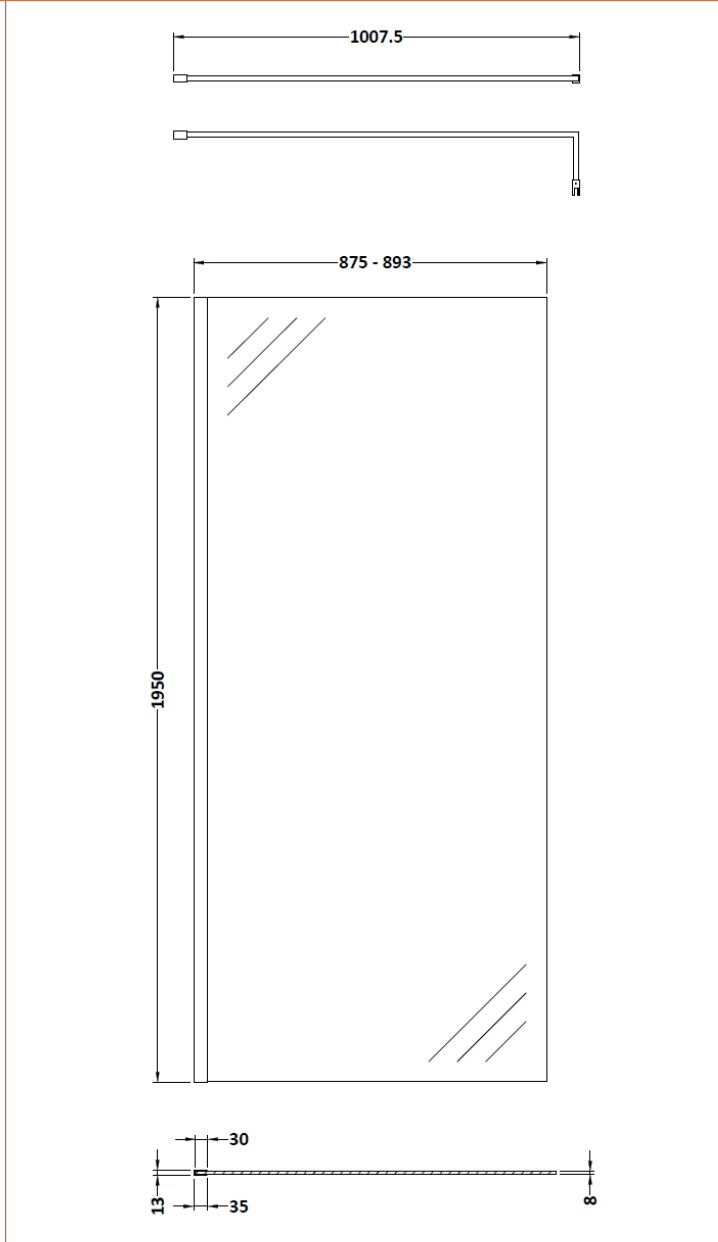

### Product Dimensions

Height (mm):	1950
Width (mm):	900
Depth (mm):	14
Nett Weight (kg):	38.24

### Packaging Dimensions

Height (mm):	65
Width (mm):	930
Length (mm):	2010
Gross Weight (kg):	38.24

### Product Dimensions

Height (mm):	3000
Width (mm):	34
Depth (mm):	34
Nett Weight (kg):	3

### Packaging Dimensions

Height (mm):	2030
Width (mm):	80
Length (mm):	35
Gross Weight (kg):	3