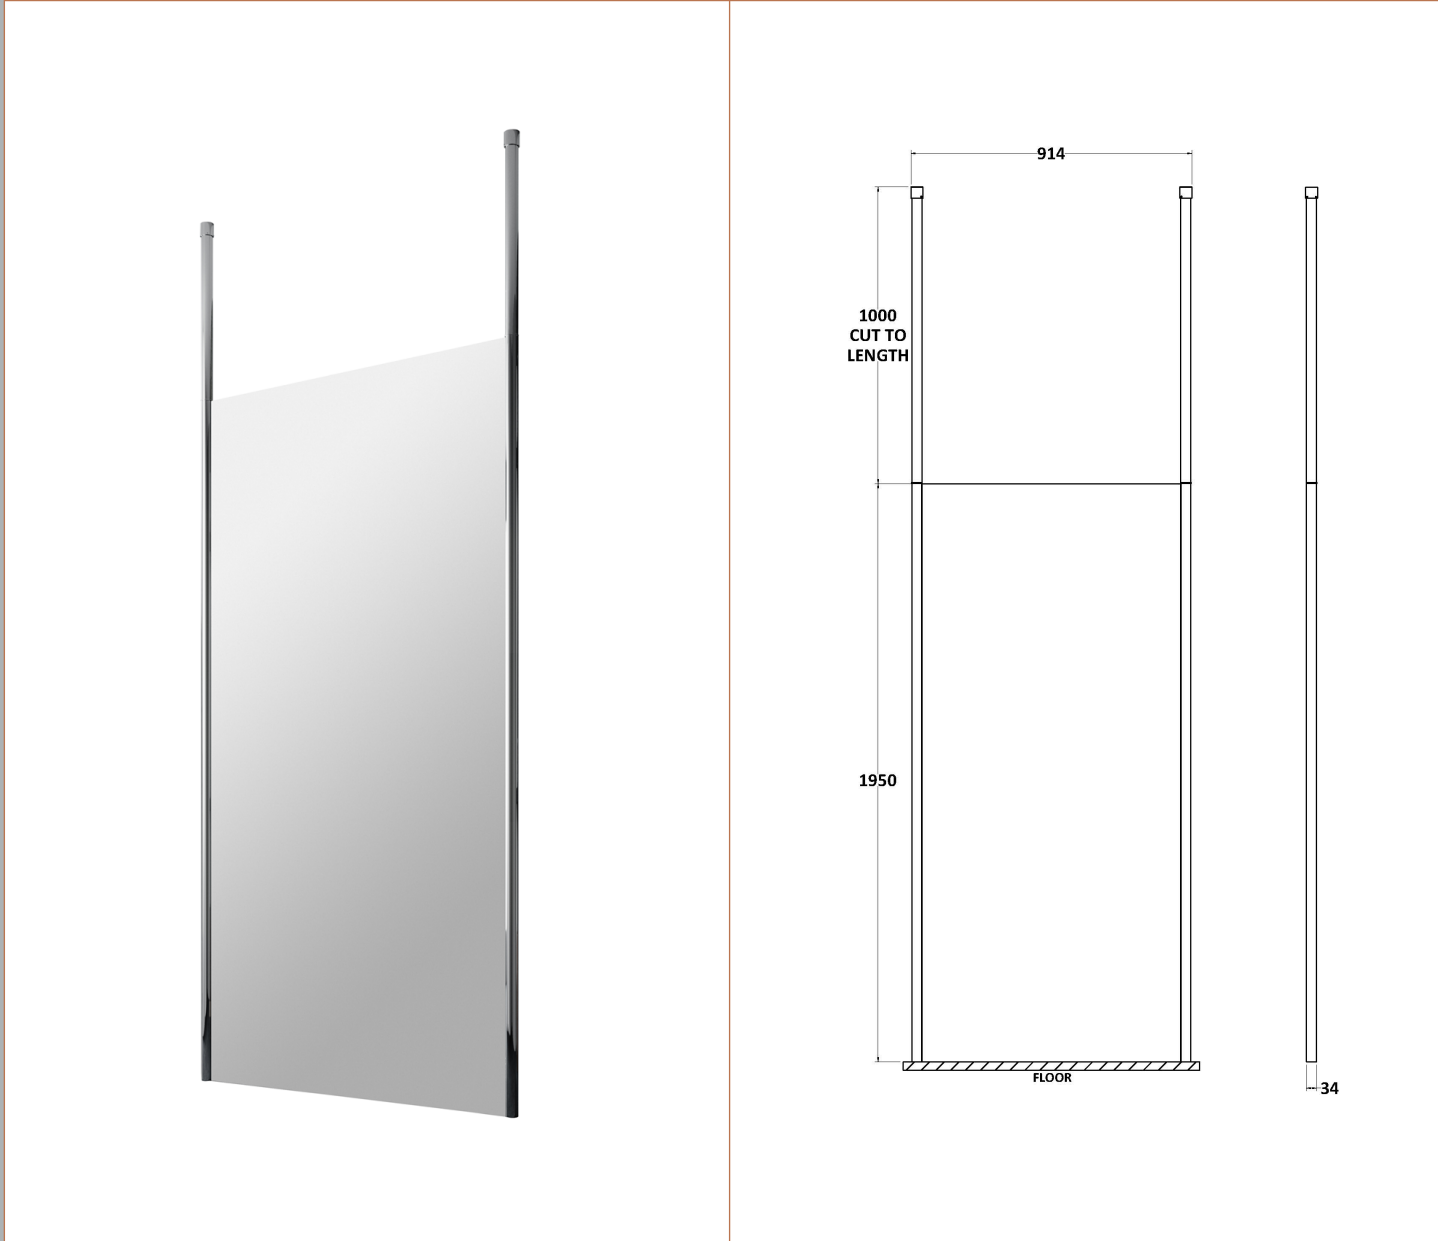

**Sales Code:** GPCP090

**Description:** 900 Wetroom Screen With Ceiling Poles

**Packaging Details**

Barcode: 5055275899168

Sales Code: WRSB900

Description: Wetroom Screen 900 X1950mm

### Product Dimensions

Height (mm):	1950
Width (mm):	900
Depth (mm):	14
Nett Weight (kg):	38.24

### Packaging Dimensions

Height (mm):	65
Width (mm):	930
Length (mm):	2010
Gross Weight (kg):	38.24

### Product Dimensions

Height (mm):	3000
Width (mm):	34
Depth (mm):	34
Nett Weight (kg):	3