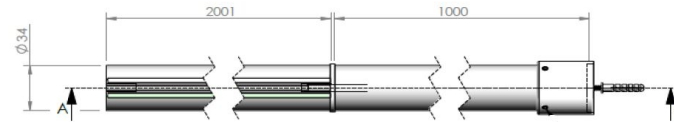

### Product Dimensions

Height (mm):	1950
Width (mm):	900
Depth (mm):	14
Nett Weight (kg):	38.24

### Outer Box Dimensions (If Applicable)

Height (mm):	
Width (mm):	
Depth (mm):	
Length (mm):	
Gross Weight (kg):	
Barcode:	5055369007455

### Product Details

Country of Origin:	China
Fitting Instruction:	No
CE & UKCA:	Yes
Profile Material:	Aluminium
Profile Finish:	Polished Chrome
Adjustments (mm):	875mm-893mm
Entry Width (mm):	N/A
Swing In Dim (mm):	N/A
Swing Out Dim (mm):	N/A
Radius (mm):	Not Applicable
Glass Thickness (mm):	8
Easy Fit:	No
Easy Clean:	Yes
Handle Style:	Not Applicable
Handle Material:	Not Applicable
Enclosure Design:	Frameless
Wheel Type:	Not Applicable
Support Bar Included:	Support Bar Included
Extras:	None

### Product Dimensions

Height (mm):	3000
Width (mm):	34
Depth (mm):	34
Nett Weight (kg):	3