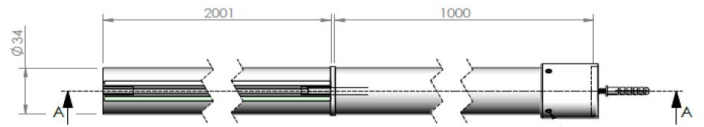

CUSTOMER DATA SHEET - ENCLOSURES

SALES CODE: WRSF002

DESCRIPTION: 2/1M Wetroom Screen Ceiling Post

PRODUCT DIMENSIONS

Height (mm)	Width (mm)	Depth (mm)	Nett Wgt Kg
3000	34	34	3

PACKAGING DIMENSIONS

Height (mm)	Width (mm)	Length (mm)	Gross Wgt Kg
2030	100	70	3

PACKAGING DATA

Box Colour	Brown Cardboard Box - Printed		
Box Qty	1	Label Colour	White Label
Label Size	100 x 50	Label Qty	1

OUTER BOX DIMENSIONS (If Applicable)

Height (mm)	Width (mm)	Depth (mm)	Length (mm)	Gross Wgt Kg
Barcode	5055275870457			

PRODUCT DETAILS

Country of Origin	China	CE Approval	N/A
Fitting Instruction	Yes	Profile Finish	Polished Chrome
Profile Material	Aluminium	Entry Width (mm)	N/A
Adjustments (mm)	N/A	Swing Out Dim (mm)	N/A
Swing In Dim (mm)	N/A	Glass Thickness (mm)	
Radius (mm)	Not Applicable	Easy Clean	
Easy Fit		Handle Material	Not Applicable
Handle Style	Not Applicable	Wheel Type	
Enclosure Design	Frameless	Extras	
Support Bar Inc'