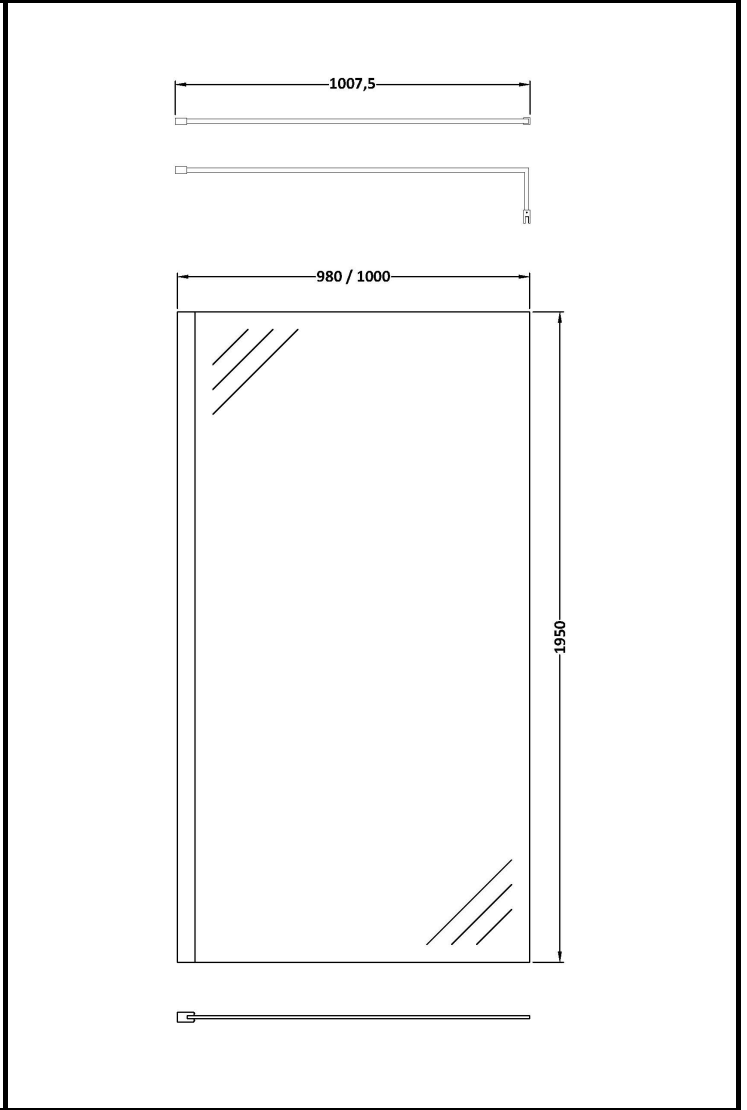

CUSTOMER DATA SHEET

SALES CODE: GPCP10

DESCRIPTION: 1000 Wetroom Screen With Ceiling Poles

PACKAGING DETAILS

No of Packs

2

Barcode

5055275899175

CUSTOMER DATA SHEET - ENCLOSURES

SALES CODE: WRSB1000

DESCRIPTION: Wetroom Screen 1000 X1950mm

PRODUCT DIMENSIONS

Height (mm)	Width (mm)	Depth (mm)	Nett Wgt Kg
1950	1000	14	42.4

PACKAGING DIMENSIONS

Height (mm)	Width (mm)	Length (mm)	Gross Wgt Kg
65	1085	2009	42.4

PACKAGING DATA

Box Colour	Brown Cardboard Box - Printed		
Box Qty	1	Label Colour	Not Applicable
Label Size	100 x 50	Label Qty	0

OUTER BOX DIMENSIONS (If Applicable)

Height (mm)	Width (mm)	Depth (mm)	Length (mm)	Gross Wgt Kg
Barcode	5055369007462			

PACKAGING DATA

Box Colour	Brown Cardboard Box - Printed		
Box Qty	1	Label Colour	White Label
Label Size	100 x 50	Label Qty	1

OUTER BOX DIMENSIONS (If Applicable)

Height (mm)	Width (mm)	Depth (mm)	Length (mm)	Gross Wgt Kg
Barcode	5055275870457			