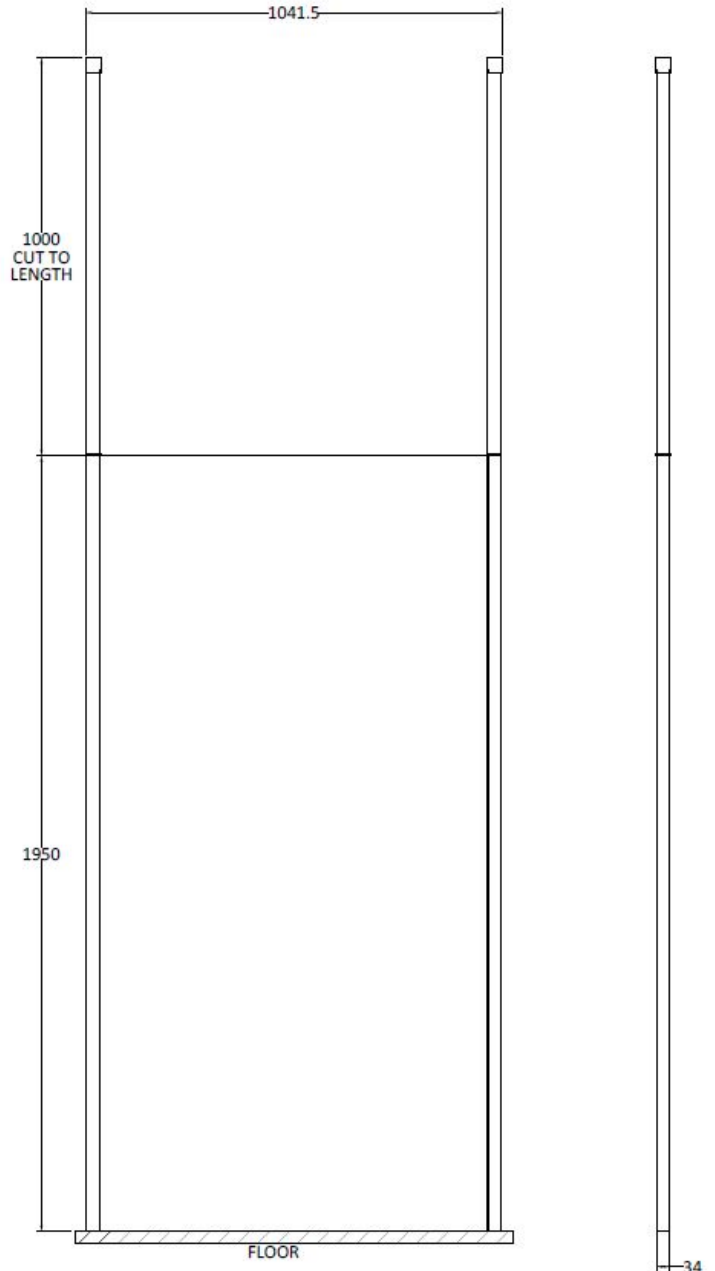

CUSTOMER DATA SHEET

SALES CODE: GPCP10

DESCRIPTION: 1000 Wetroom Screen With Ceiling Poles

PACKAGING DETAILS

No of Packs

2

Barcode

5055275899175

CUSTOMER DATA SHEET - ENCLOSURES

SALES CODE: WRSB1000

DESCRIPTION: Wetroom Screen 1000 X1950mm

PRODUCT DIMENSIONS

Height (mm)	Width (mm)	Depth (mm)	Nett Wgt Kg
1950	1000	14	42.4

PACKAGING DIMENSIONS

Height (mm)	Width (mm)	Length (mm)	Gross Wgt Kg
65	1085	2009	42.4

PACKAGING DATA

Box Colour	Brown Cardboard Box - Printed		
Box Qty	1	Label Colour	Not Applicable
Label Size	100 x 50	Label Qty	0

OUTER BOX DIMENSIONS (If Applicable)

Height (mm)	Width (mm)	Depth (mm)	Length (mm)	Gross Wgt Kg
Barcode	5055369007462			

CUSTOMER DATA SHEET - ENCLOSURES

SALES CODE: WRSF002

DESCRIPTION: 2/1M Wetroom Screen Ceiling Post

PRODUCT DIMENSIONS

Height (mm)	Width (mm)	Depth (mm)	Nett Wgt Kg
3000	34	34	3

PACKAGING DIMENSIONS

Height (mm)	Width (mm)	Length (mm)	Gross Wgt Kg
2030	100	70	3