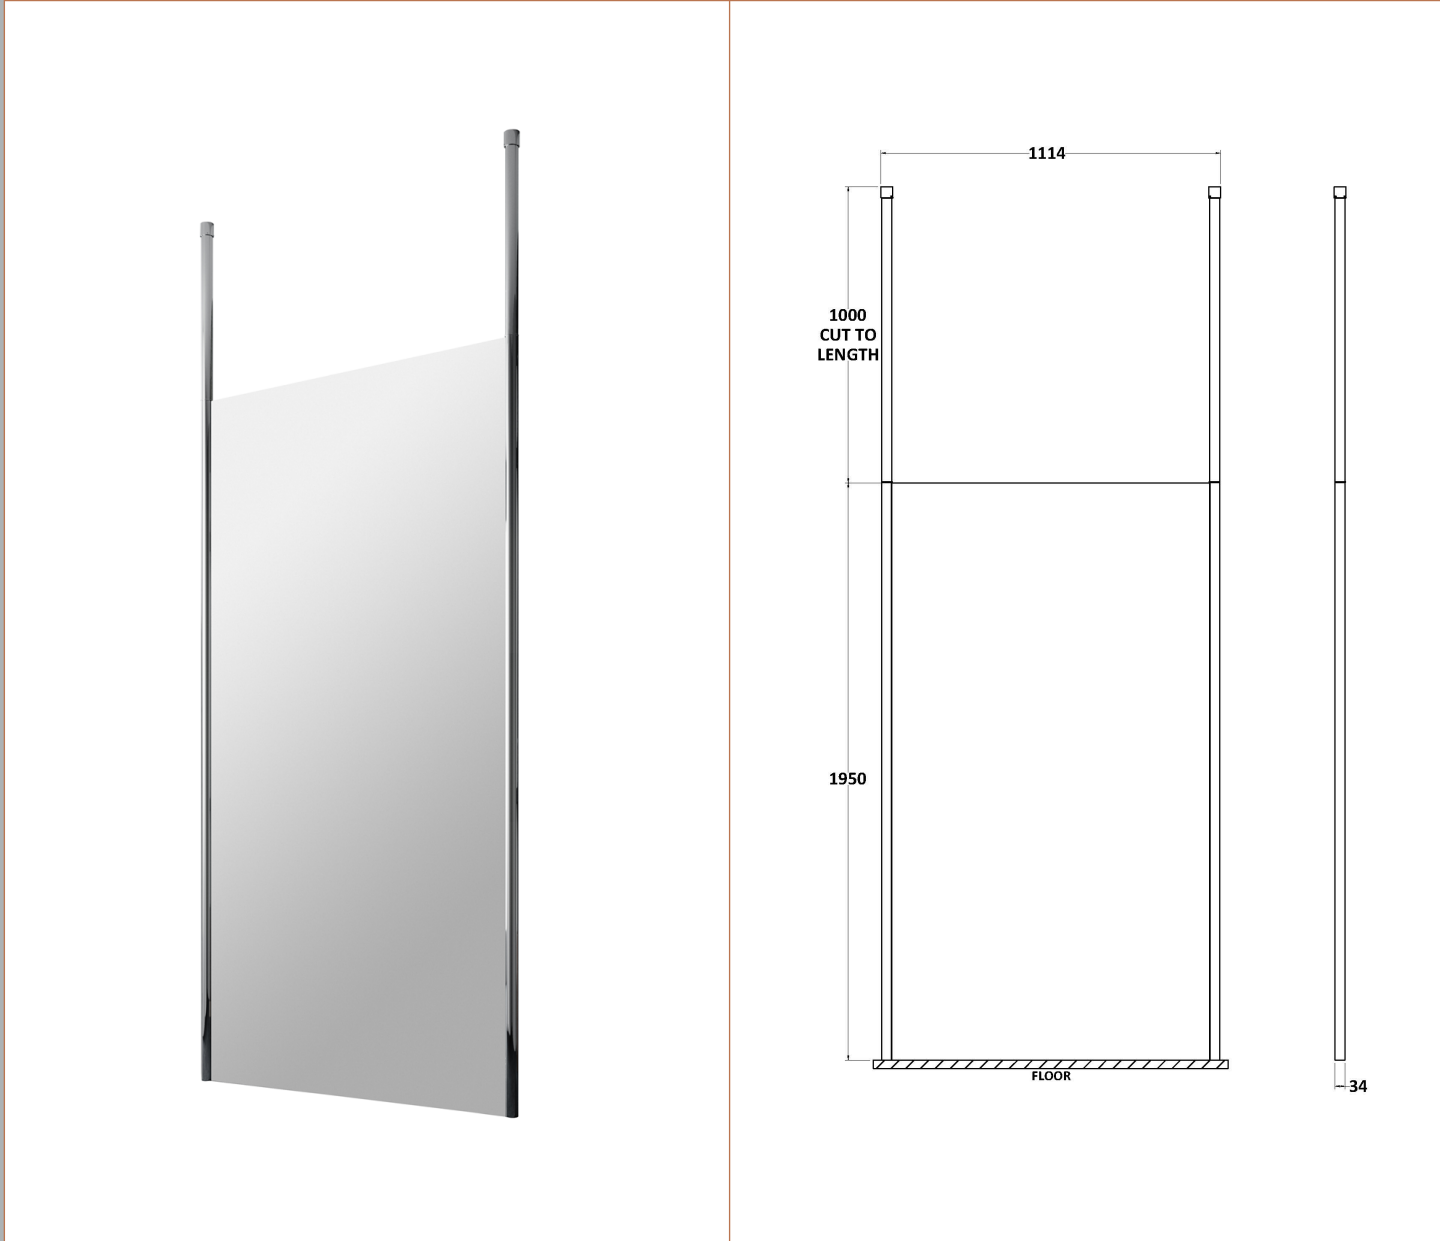

Sales Code: GPCP11

Description: 1100 Wetroom Screen With Ceiling Poles

Packaging Details

Barcode: 5056211855668

Sales Code: WRSB1100

Description: 1100X1950 Wetroom Screen Inc Support Bar

Product Dimensions

Height (mm):	1950
Width (mm):	1100
Depth (mm):	14
Nett Weight (kg):	48.8

Packaging Dimensions

Height (mm):	65
Width (mm):	1150
Length (mm):	2010
Gross Weight (kg):	48.8

Packaging Data

Box Colour:	Brown Cardboard Box - Printed
Box Qty:	1
Label Size:	100 x 50
Label Colour:	Not Applicable
Label Qty:	0

Outer Box Dimensions (If Applicable)

Height (mm):	
Width (mm):	
Depth (mm):	
Length (mm):	
Gross Weight (kg):	
Barcode:	5055275871157

Product Details

Country of Origin:	China
Fitting Instruction:	No
CE & UKCA:	Yes
Profile Material:	Aluminium
Profile Finish:	Polished Chrome
Adjustments (mm):	1075mm-1093mm
Entry Width (mm):	N/A
Swing In Dim (mm):	N/A
Swing Out Dim (mm):	N/A
Radius (mm):	Not Applicable
Glass Thickness (mm):	8
Easy Fit:	No
Easy Clean:	Yes
Handle Style:	Not Applicable
Handle Material:	Not Applicable
Enclosure Design:	Frameless
Wheel Type:	Not Applicable
Support Bar Included:	Support Bar Included
Extras:	None

Sales Code: WRSF002

Description: 2/1M Wetroom Screen Ceiling Post Chrome

Product Dimensions

Height (mm):	3000
Width (mm):	34
Depth (mm):	34
Nett Weight (kg):	3

Packaging Dimensions

Height (mm):	2030
Width (mm):	80
Length (mm):	35
Gross Weight (kg):	3