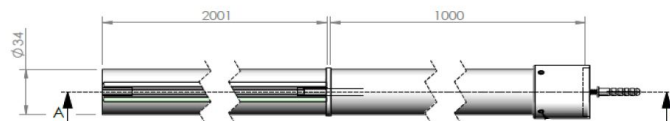

Packaging Dimensions

Height (mm):	65
Width (mm):	1150
Length (mm):	2010
Gross Weight (kg):	48.8

Packaging Data

Box Colour:	Brown Cardboard Box - Printed
Box Qty:	1
Label Size:	100 x 50
Label Colour:	Not Applicable
Label Qty:	0

Outer Box Dimensions (If Applicable)

Height (mm):	
Width (mm):	
Depth (mm):	
Length (mm):	
Gross Weight (kg):	
Barcode:	5055275871157

Product Details

Country of Origin:	China
Fitting Instruction:	No
CE & UKCA:	Yes
Profile Material:	Aluminium
Profile Finish:	Polished Chrome
Adjustments (mm):	1075mm-1093mm
Entry Width (mm):	N/A
Swing In Dim (mm):	N/A
Swing Out Dim (mm):	N/A
Radius (mm):	Not Applicable
Glass Thickness (mm):	8
Easy Fit:	No
Easy Clean:	Yes
Handle Style:	Not Applicable
Handle Material:	Not Applicable
Enclosure Design:	Frameless
Wheel Type:	Not Applicable
Support Bar Included:	Support Bar Included
Extras:	None

Sales Code: WRSF002

Description: 2/1M Wetroom Screen Ceiling Post Chrome

Product Dimensions

Height (mm):	3000
Width (mm):	34
Depth (mm):	34
Nett Weight (kg):	3

Packaging Dimensions

Height (mm):	2030
Width (mm):	80
Length (mm):	35
Gross Weight (kg):	3

Product Details

Country of Origin:	China
Fitting Instruction:	No
CE & UKCA:	N/A
Profile Material:	Aluminium
Profile Finish:	Polished Chrome
Adjustments (mm):	N/A
Entry Width (mm):	N/A
Swing In Dim (mm):	N/A
Swing Out Dim (mm):	N/A
Radius (mm):	Not Applicable
Glass Thickness (mm):	
Easy Fit:	Not Applicable
Easy Clean:	Not Applicable
Handle Style:	Not Applicable
Handle Material:	Not Applicable
Enclosure Design:	Not Applicable
Wheel Type:	Not Applicable
Support Bar Included:	Support Bar Not Included
Extras:	None