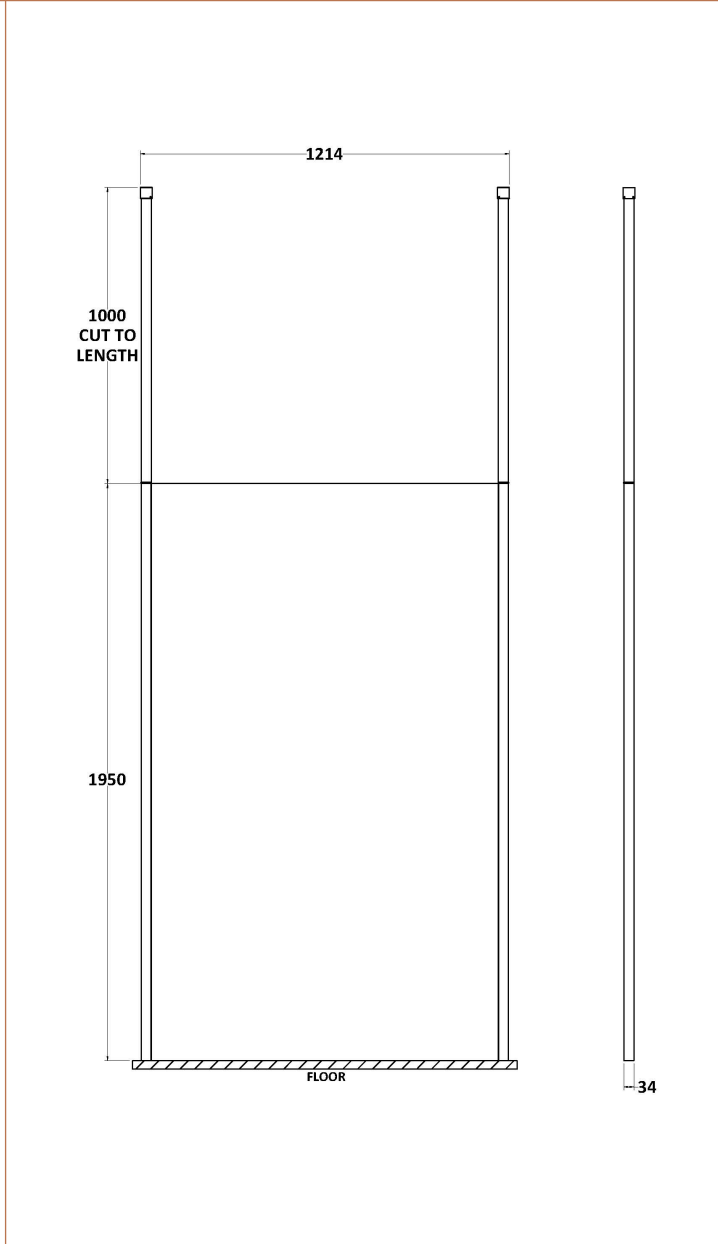

Sales Code: GPCP12

Description: 1200 Wetroom Screen With Ceiling Poles

Packaging Details

Barcode: 5055275899182

Sales Code: WRSB1200

Description: Wetroom Screen 1200 X1950mm

Product Dimensions

Height (mm):	1950
Width (mm):	1200
Depth (mm):	14
Nett Weight (kg):	50.4

Packaging Dimensions

Height (mm):	65
Width (mm):	1250
Length (mm):	2010
Gross Weight (kg):	50.4

Packaging Data

Box Colour:	Brown Cardboard Box - Printed
Box Qty:	1
Label Size:	100 x 50
Label Colour:	Not Applicable
Label Qty:	0

Outer Box Dimensions (If Applicable)

Height (mm):	
Width (mm):	
Depth (mm):	
Length (mm):	
Gross Weight (kg):	
Barcode:	5055369007479

Product Details

Country of Origin:	China
Fitting Instruction:	No
CE & UKCA:	Yes
Profile Material:	Aluminium
Profile Finish:	Polished Chrome
Adjustments (mm):	1175mm-1193mm
Entry Width (mm):	N/A
Swing In Dim (mm):	N/A
Swing Out Dim (mm):	N/A
Radius (mm):	Not Applicable
Glass Thickness (mm):	8
Easy Fit:	No
Easy Clean:	Yes
Handle Style:	Not Applicable
Handle Material:	Not Applicable
Enclosure Design:	Frameless
Wheel Type:	Not Applicable
Support Bar Included:	Support Bar Included
Extras:	None

Sales Code: WRSF002

Description: 2/1M Wetroom Screen Ceiling Post Chrome

Product Dimensions

Height (mm):	3000
Width (mm):	34
Depth (mm):	34
Nett Weight (kg):	3

Packaging Dimensions

Height (mm):	2030
Width (mm):	80
Length (mm):	35
Gross Weight (kg):	3