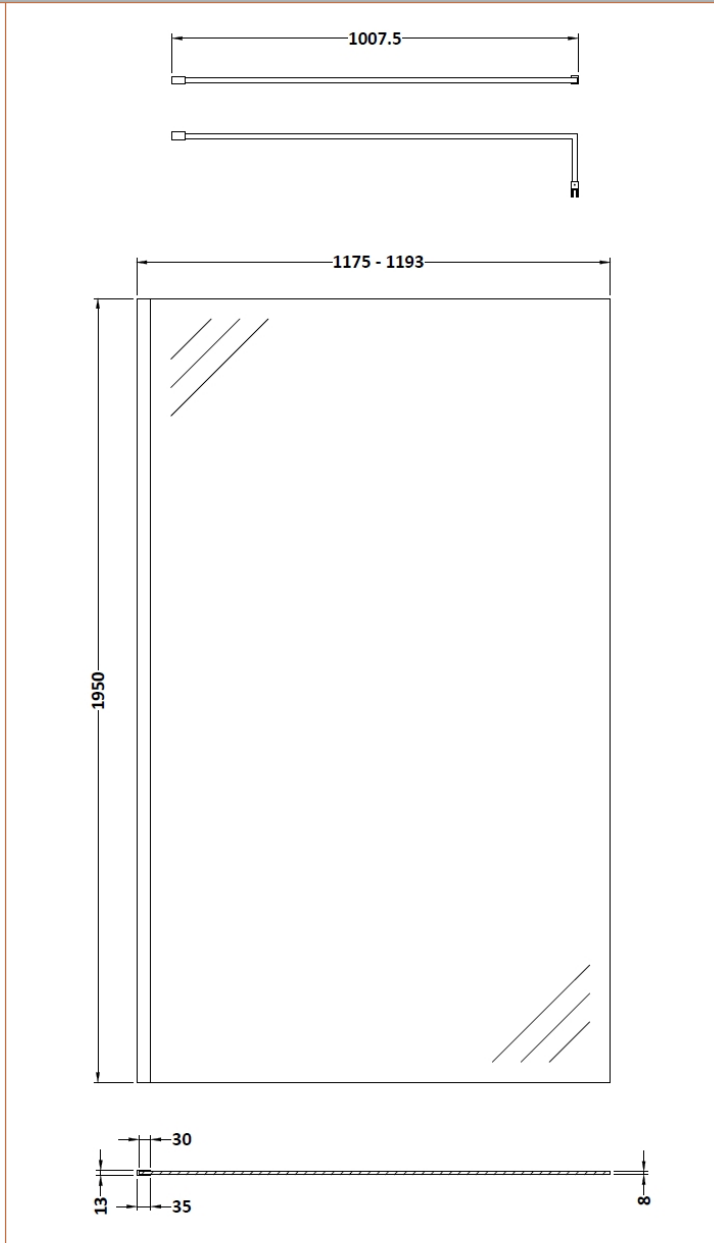

Sales Code: GPCP12

Description: 1200 Wetroom Screen With Ceiling Poles

Packaging Details

Barcode: 5055275899182

Sales Code: WRSB1200

Description: Wetroom Screen 1200 X1950mm

Product Dimensions

Height (mm):	1950
Width (mm):	1200
Depth (mm):	14
Nett Weight (kg):	50.4

Packaging Dimensions

Height (mm):	65
Width (mm):	1250
Length (mm):	2010
Gross Weight (kg):	50.4

Packaging Data

Box Colour:	Brown Cardboard Box - Printed
Box Qty:	1
Label Size:	100 x 50
Label Colour:	Not Applicable
Label Qty:	0

Outer Box Dimensions (If Applicable)

Height (mm):	
Width (mm):	
Depth (mm):	
Length (mm):	
Gross Weight (kg):	
Barcode:	5055369007479

Product Details

Country of Origin:	China
Fitting Instruction:	No
CE & UKCA:	Yes
Profile Material:	Aluminium
Profile Finish:	Polished Chrome
Adjustments (mm):	1175mm-1193mm
Entry Width (mm):	N/A
Swing In Dim (mm):	N/A
Swing Out Dim (mm):	N/A
Radius (mm):	Not Applicable
Glass Thickness (mm):	8
Easy Fit:	No
Easy Clean:	Yes
Handle Style:	Not Applicable
Handle Material:	Not Applicable
Enclosure Design:	Frameless
Wheel Type:	Not Applicable
Support Bar Included:	Support Bar Included
Extras:	None

Sales Code: WRSF002

Description: 2/1M Wetroom Screen Ceiling Post Chrome

Product Dimensions

Height (mm):	3000
Width (mm):	34
Depth (mm):	34
Nett Weight (kg):	3

Packaging Dimensions

Height (mm):	2030
Width (mm):	80
Length (mm):	35
Gross Weight (kg):	3