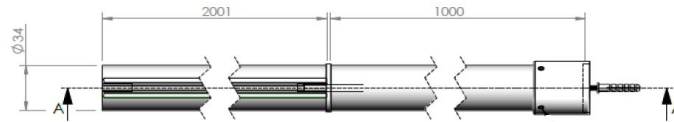

Packaging Dimensions

Height (mm):	65
Width (mm):	1250
Length (mm):	2010
Gross Weight (kg):	50.4

Packaging Data

Box Colour:	Brown Cardboard Box - Printed
Box Qty:	1
Label Size:	100 x 50
Label Colour:	Not Applicable
Label Qty:	0

Outer Box Dimensions (If Applicable)

Height (mm):	
Width (mm):	
Depth (mm):	
Length (mm):	
Gross Weight (kg):	
Barcode:	5055369007479

Product Details

Country of Origin:	China
Fitting Instruction:	No
CE & UKCA:	Yes
Profile Material:	Aluminium
Profile Finish:	Polished Chrome
Adjustments (mm):	1175mm-1193mm
Entry Width (mm):	N/A
Swing In Dim (mm):	N/A
Swing Out Dim (mm):	N/A
Radius (mm):	Not Applicable
Glass Thickness (mm):	8
Easy Fit:	No
Easy Clean:	Yes
Handle Style:	Not Applicable
Handle Material:	Not Applicable
Enclosure Design:	Frameless
Wheel Type:	Not Applicable
Support Bar Included:	Support Bar Included
Extras:	None

Sales Code: WRSF002

Description: 2/1M Wetroom Screen Ceiling Post Chrome

Product Dimensions

Height (mm):	3000
Width (mm):	34
Depth (mm):	34
Nett Weight (kg):	3

Packaging Dimensions

Height (mm):	2030
Width (mm):	80
Length (mm):	35
Gross Weight (kg):	3

Product Details

Country of Origin:	China
Fitting Instruction:	No
CE & UKCA:	N/A
Profile Material:	Aluminium
Profile Finish:	Polished Chrome
Adjustments (mm):	N/A
Entry Width (mm):	N/A
Swing In Dim (mm):	N/A
Swing Out Dim (mm):	N/A
Radius (mm):	Not Applicable
Glass Thickness (mm):	
Easy Fit:	Not Applicable
Easy Clean:	Not Applicable
Handle Style:	Not Applicable
Handle Material:	Not Applicable
Enclosure Design:	Not Applicable
Wheel Type:	Not Applicable
Support Bar Included:	Support Bar Not Included
Extras:	None