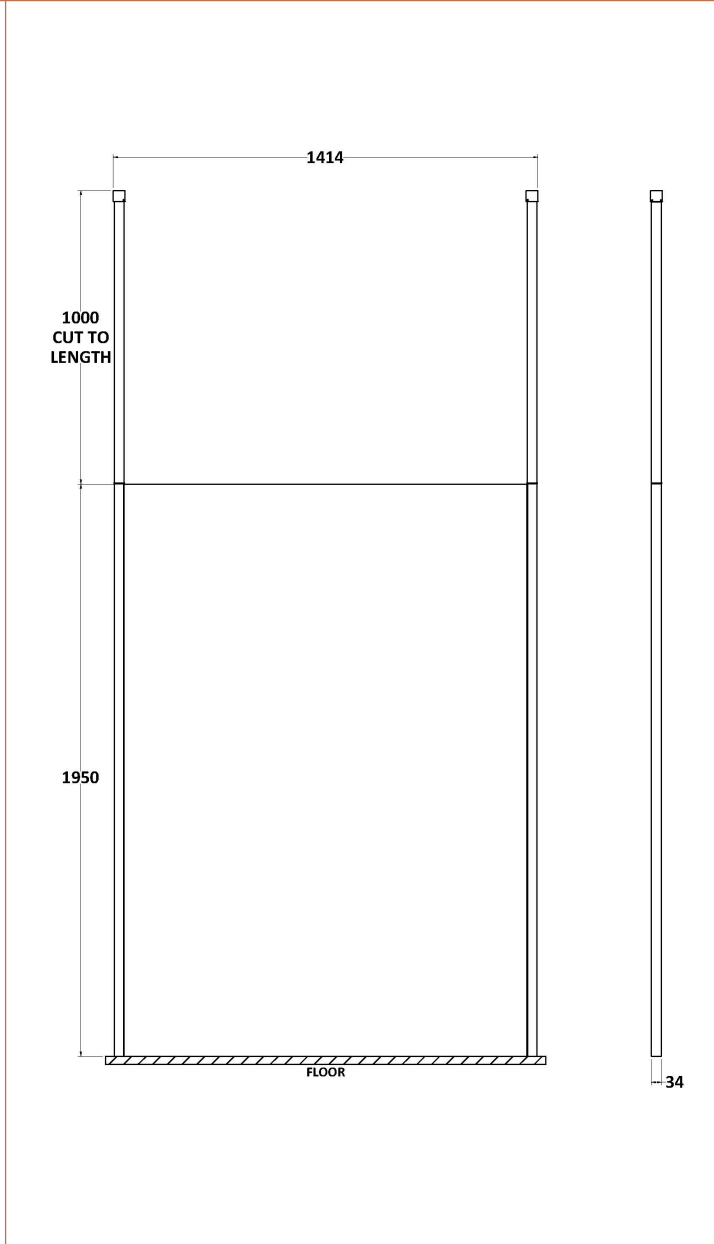

### Packaging Details

Barcode: 5055275899199

Sales Code: WRSB1400

Description: Wetroom Screen 1400 X1950mm

**Product Dimensions**

Height (mm):	1950
Width (mm):	1400
Depth (mm):	14
Nett Weight (kg):	58.3

**Packaging Dimensions**

Height (mm):	65
Width (mm):	1485
Length (mm):	2010
Gross Weight (kg):	58.3

**Packaging Data**

Box Colour:	Brown Cardboard Box - Printed
Box Qty:	1
Label Size:	100 x 50
Label Colour:	Not Applicable
Label Qty:	0

### Product Dimensions

Height (mm):	3000
Width (mm):	34
Depth (mm):	34
Nett Weight (kg):	3

### Packaging Dimensions

Height (mm):	2030
Width (mm):	80
Length (mm):	35
Gross Weight (kg):	3