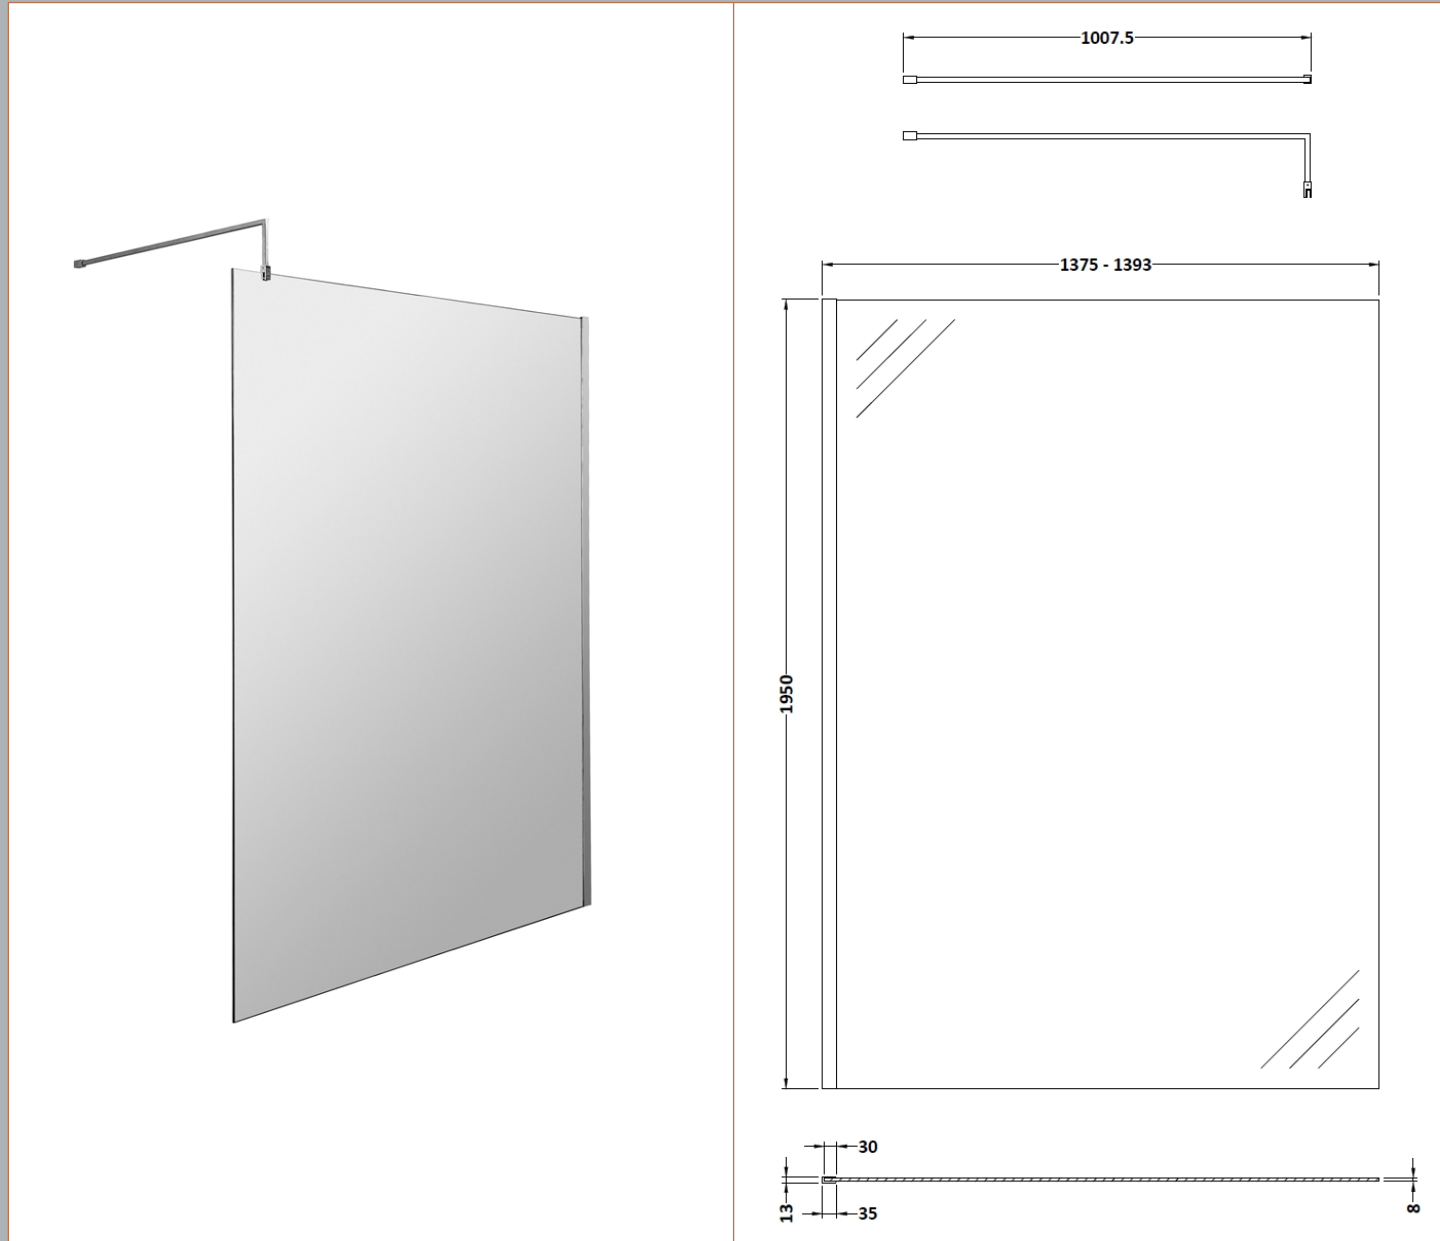

### Packaging Details

Barcode: 5055275899199

Sales Code: WRSB1400

Description: Wetroom Screen 1400 X1950mm

**Product Dimensions**

Height (mm):	1950
Width (mm):	1400
Depth (mm):	14
Nett Weight (kg):	58.3

**Packaging Dimensions**

Height (mm):	65
Width (mm):	1485
Length (mm):	2010
Gross Weight (kg):	58.3

**Packaging Data**

Box Colour:	Brown Cardboard Box - Printed
Box Qty:	1
Label Size:	100 x 50
Label Colour:	Not Applicable
Label Qty:	0

**Outer Box Dimensions (If Applicable)**

Height (mm):	
Width (mm):	
Depth (mm):	
Length (mm):	
Gross Weight (kg):	
Barcode:	5055369007486

**Product Details**

Country of Origin:	China
Fitting Instruction:	No
CE & UKCA:	Yes
Profile Material:	Aluminium
Profile Finish:	Polished Chrome
Adjustments (mm):	1375mm-1393mm
Entry Width (mm):	N/A
Swing In Dim (mm):	N/A
Swing Out Dim (mm):	N/A
Radius (mm):	Not Applicable
Glass Thickness (mm):	8
Easy Fit:	No
Easy Clean:	Yes
Handle Style:	Not Applicable
Handle Material:	Not Applicable
Enclosure Design:	Frameless
Wheel Type:	Not Applicable
Support Bar Included:	Support Bar Included
Extras:	None

### Product Dimensions

Height (mm):	3000
Width (mm):	34
Depth (mm):	34
Nett Weight (kg):	3