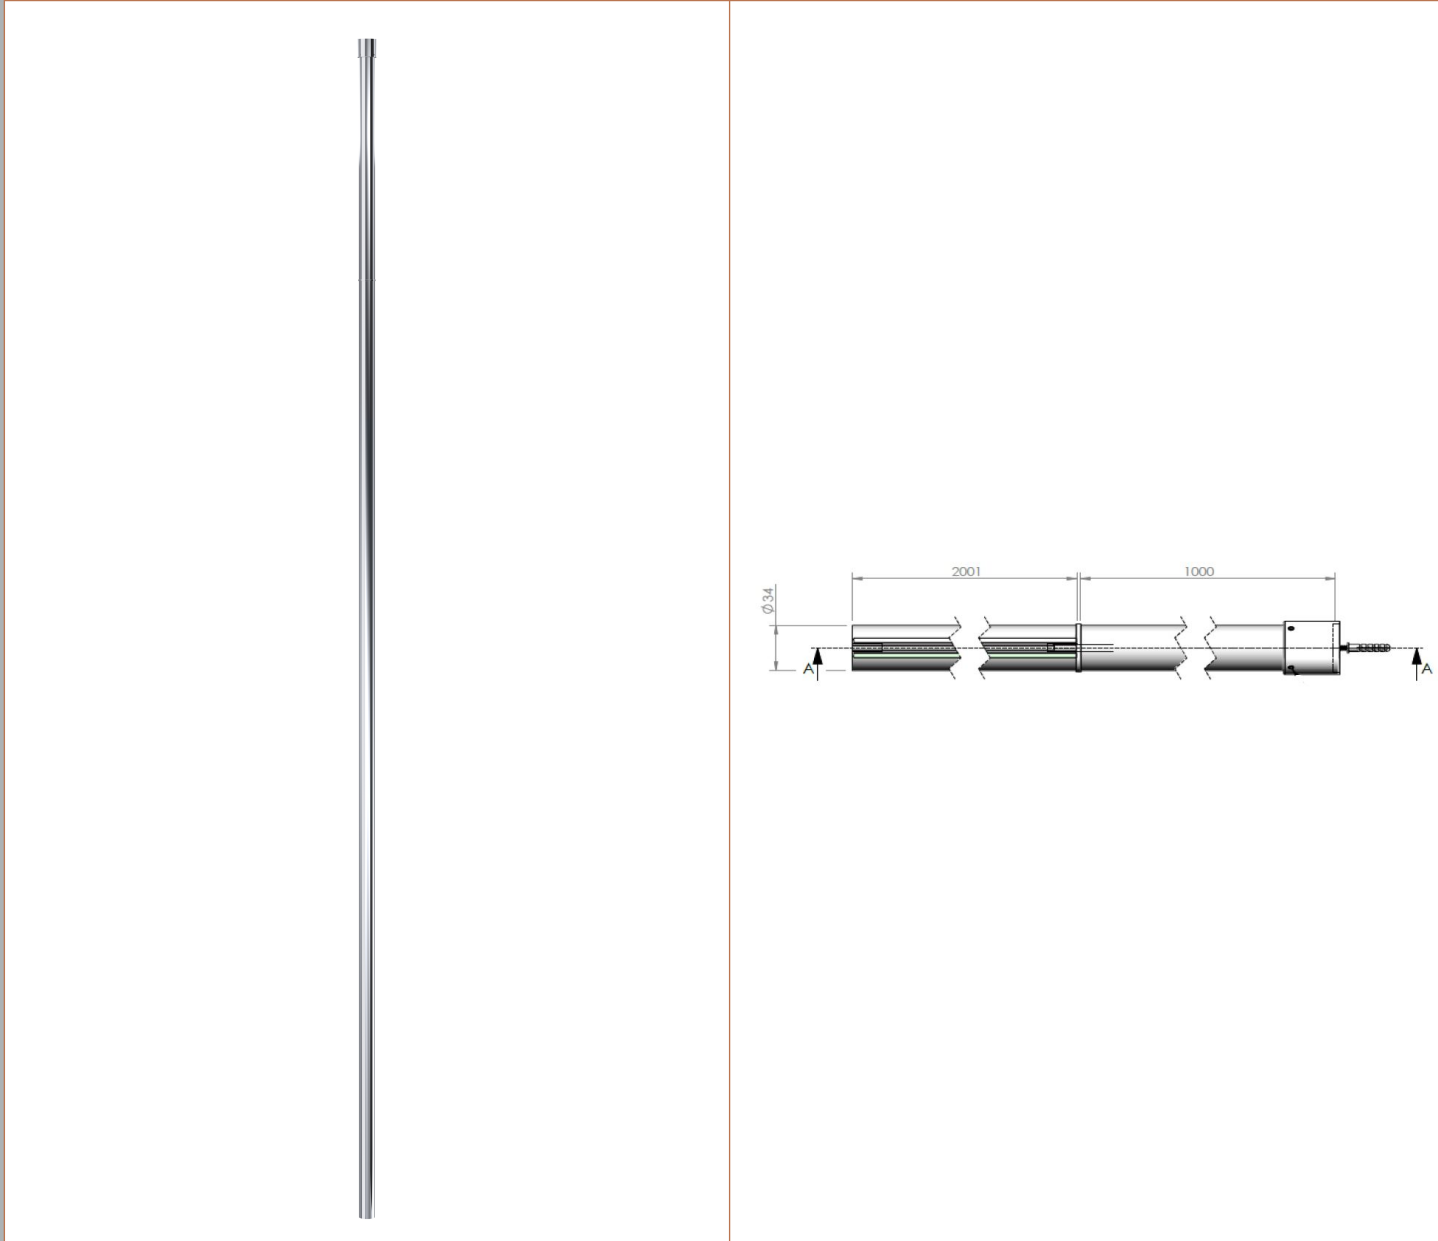

### Packaging Details

Barcode: 5055275899199

Sales Code: WRSB1400

Description: Wetroom Screen 1400 X1950mm

**Product Dimensions**

Height (mm):	1950
Width (mm):	1400
Depth (mm):	14
Nett Weight (kg):	58.3

**Packaging Dimensions**

Height (mm):	65
Width (mm):	1485
Length (mm):	2010
Gross Weight (kg):	58.3

**Packaging Data**

Box Colour:	Brown Cardboard Box - Printed
Box Qty:	1
Label Size:	100 x 50
Label Colour:	Not Applicable
Label Qty:	0

**Outer Box Dimensions (If Applicable)**

Height (mm):	
Width (mm):	
Depth (mm):	
Length (mm):	
Gross Weight (kg):	
Barcode:	5055369007486

**Product Details**

Country of Origin:	China
Fitting Instruction:	No
CE & UKCA:	Yes
Profile Material:	Aluminium
Profile Finish:	Polished Chrome
Adjustments (mm):	1375mm-1393mm
Entry Width (mm):	N/A
Swing In Dim (mm):	N/A
Swing Out Dim (mm):	N/A
Radius (mm):	Not Applicable
Glass Thickness (mm):	8
Easy Fit:	No
Easy Clean:	Yes
Handle Style:	Not Applicable
Handle Material:	Not Applicable
Enclosure Design:	Frameless
Wheel Type:	Not Applicable
Support Bar Included:	Support Bar Included
Extras:	None

### Product Dimensions

Height (mm):	3000
Width (mm):	34
Depth (mm):	34
Nett Weight (kg):	3