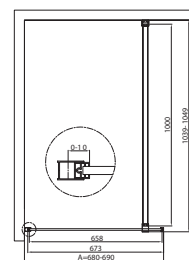

PRODUCT DATA SHEET

S8 Grid Wetroom Panel 800x1950mm

Product Code: GRID800WR

Product Measurements

Product Weight:	32kg
Product Width:	790mm
Product Height:	1935mm
Product Depth:	8mm
Product Length:	N/A

Product Transportation

Barcode:	5060766121857
Country of Origin:	China
Comodity Code:	7610909095

Primary Packed Measurements

Packaged Weight:	35kg
Packaged Length:	2050mm
Packaged Width:	850mm
Packaged Height:	65mm

Packaging Weight

Card:	2.6kg
Paper:	N/A
Wood:	N/A
Plastic:	0.05kg

General Information

Construction Material:	Aluminium / Glass
Installation Type:	Wall Mounted
Colour / Finish:	Black / Screen Printed Glass

Enclosure Attributes

Adjustment:	780-790mm
Aqua-Shield:	Yes
Hinge Type:	Wet Wall Hinge Flipper
Door Type:	N/A
Frame Type:	Frameless
Glass Type:	Screen Pattern Grid
Radius:	N/A
Entry Width:	N/A
Door In Swing:	N/A
Door Out Swing:	N/A
Enclosure Shape:	Straight
Glass Thickness:	8mm
Profile Finish/Colour:	Black
Profile Material:	Aluminium

Compliance DOP

HBDOC098 / HBDOC099

SCUDO
BEAUTIFUL BATHROOMS

0330 124 7290

sales@scudo.co.uk - www.scudo.co.uk

Scudo is the trading name of Harrison Bathrooms Ltd. Whilst we endeavour to ensure that the product information is accurate we accept no liability for any information given. All images are for illustration purposes only. Product images and specification are subject to change. Measurement are in millimetres and are nominal.

Type	Size(mm)	Installation size(mm)	
		A	B
GRID700WR	700	680-690	660
GRID800WR	800	780-790	760
GRID900WR	900	880-890	860
GRID1000WR	1000	980-990	960
GRID1200WR	1200	1180-1190	1160