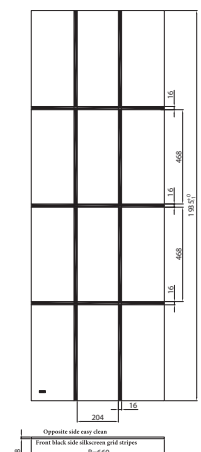

LIFETIME GUARANTEE

We are confident in our products and we want our customer to be, we proudly give a lifetime guarantee on our taps and showers, further details can be found on our website

Dimensions (measurements in mm)