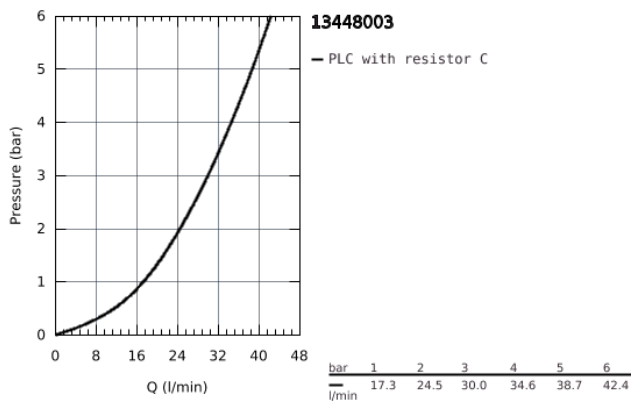

13 448 003 EUROSMART BATH SPOUT

PRODUCT DESCRIPTION

- Colour: Chrome
- wall mounted
- GROHE Long-Life Shine durable sparkling sheen
- mousseur
- male thread 1/2"
- projection 171 mm
- min. recommended pressure 1.0 bar
- professional edition

13 448 003 EUROSMART BATH SPOUT

SPARE PARTS, July 2019 – now

1: Flow restrictor (Spare part-nr. 13952000)

2: O-Ring (Spare part-nr. 0128200M)