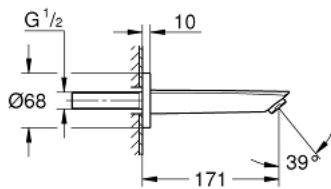

13 448 003 EUROSMART BATH SPOUT

PRODUCT DESCRIPTION

- Colour: Chrome
- wall mounted
- GROHE Long-Life Shine durable sparkling sheen
- mousseur
- male thread 1/2"
- projection 171 mm
- min. recommended pressure 1.0 bar
- professional edition

13 448 003 EUROSMART BATH SPOUT

SPARE PARTS, July 2019 – now

1: Flow restrictor (Spare part-nr. 13952000)

2: O-Ring (Spare part-nr. 0128200M)