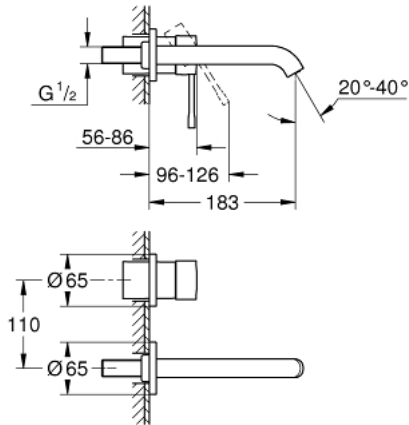

19 408 001 ESSENCE 2-HOLE BASIN MIXER M-SIZE

PRODUCT DESCRIPTION

- Colour: Chrome
- wall mounted
- set for final installation for
- 23 571 000
- without concealed body
- metal escutcheon
- metal lever
- GROHE Long-Life Shine durable sparkling sheen
- GROHE Water Saving mousseur 5.7 l/min
- GROHE AquaGuide adjustable mousseur
- centre distance 110 mm
- projection 183 mm

19 408 001 **ESSENCE 2-HOLE BASIN MIXER**
M-SIZE

SPARE PARTS, September 2020 – now

- 1: Lever (Spare part-nr. 46916000)
 - 2: Flow restrictor (Spare part-nr. 48480000)
 - 3: Screw (Spare part-nr. 43094000)
 - 4: Flush pipe extension (Spare part-nr. 46943000)*
- * Optional accessories