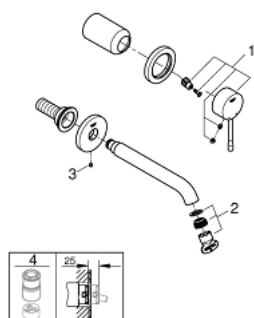

19 408 001 ESSENCE 2-HOLE BASIN MIXER M-SIZE

PRODUCT DESCRIPTION

- Colour: Chrome
- wall mounted
- set for final installation for
- 23 571 000
- without concealed body
- metal escutcheon
- metal lever
- GROHE Long-Life Shine durable sparkling sheen
- GROHE Water Saving mousseur 5.7 l/min
- GROHE AquaGuide adjustable mousseur
- centre distance 110 mm
- projection 183 mm

19 408 001 **ESSENCE 2-HOLE BASIN MIXER**
M-SIZE

SPARE PARTS, September 2020 – now

- 1: Lever (Spare part-nr. 46916000)
 - 2: Flow restrictor (Spare part-nr. 48480000)
 - 3: Screw (Spare part-nr. 43094000)
 - 4: Flush pipe extension (Spare part-nr. 46943000)*
- * Optional accessories