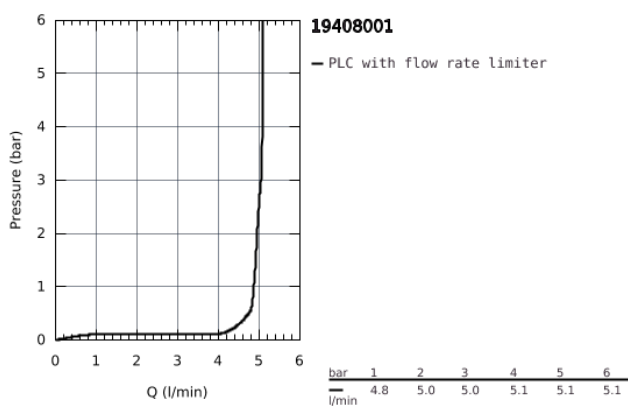

19 408 001 ESSENCE 2-HOLE BASIN MIXER M-SIZE

PRODUCT DESCRIPTION

- Colour: Chrome
- wall mounted
- set for final installation for
- 23 571 000
- without concealed body
- metal escutcheon
- metal lever
- GROHE Long-Life Shine durable sparkling sheen
- GROHE Water Saving mousseur 5.7 l/min
- GROHE AquaGuide adjustable mousseur
- centre distance 110 mm
- projection 183 mm

19 408 001 **ESSENCE 2-HOLE BASIN MIXER**
M-SIZE

SPARE PARTS, September 2020 – now

- 1: Lever (Spare part-nr. 46916000)
 - 2: Flow restrictor (Spare part-nr. 48480000)
 - 3: Screw (Spare part-nr. 43094000)
 - 4: Flush pipe extension (Spare part-nr. 46943000)*
- * Optional accessories