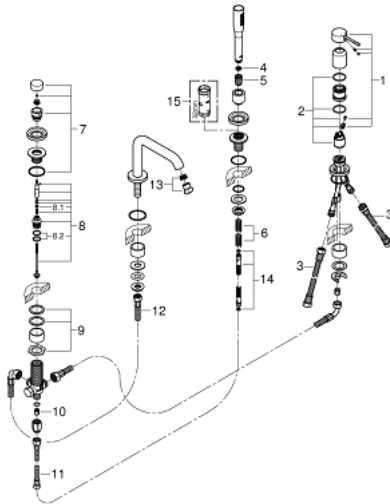

## 19 578 001 ESSENCE 4-HOLE SINGLE-LEVER BATH COMBINATION

### PRODUCT DESCRIPTION

- Colour: Chrome
- GROHE SilkMove 35 mm ceramic cartridge
- with temperature limiter
- GROHE Long-Life Shine durable sparkling sheen
- pre-assembled spout fixing
- single lever mixer operating element
- metal lever
- bath inlet with mousseur
- diverter bath/shower
- for chrome: hand shower 27400000
- metal shower hose 2000 mm (always chrome for any colour of the set)
- flexible connection hoses
- connection for shower hose
- protected against backflow
- for use with 29 037 000

### SPARE PARTS, January 2014 – now

- 1: Lever (Spare part-nr. 46916000)
  - 2: Cartridge (Spare part-nr. 46374000)
  - 3: Connecting hose (Spare part-nr. 07227000)
  - 4: Strainer (Spare part-nr. 0700200M)
  - 5: connector 8 x 15 mm (Spare part-nr. 08864000)
  - 6: Compression spring (Spare part-nr. 00869000)
  - 7: Diverter knob (Spare part-nr. 46721000)
  - 8: Diverter (Spare part-nr. 45443000)
  - 8.1: O-Ring Ø6 x Ø2 (Spare part-nr. 0128300M)
  - 8.2: O-Ring (Spare part-nr. 0120500M)
  - 9: Repl.kit f.shank fastening 3/4" (Spare part-nr. 45444000)
  - 10: Non-return valve (Spare part-nr. 08565000)
  - 11: Connecting hose (Spare part-nr. 07300000)
  - 12: Connecting hose (Spare part-nr. 48018000)
  - 13: Flow restrictor (Spare part-nr. 13926000)
  - 14: Metal hose (Spare part-nr. 28146000)
  - 15: Socket Spanner (Spare part-nr. 19332000)\*
- \* Optional accessories