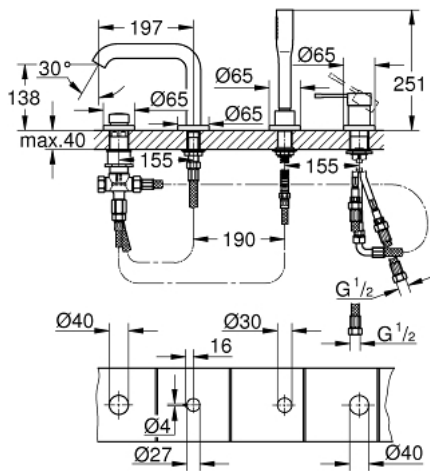

## 19 578 001 ESSENCE 4-HOLE SINGLE-LEVER BATH COMBINATION

### PRODUCT DESCRIPTION

- Colour: Chrome
- GROHE SilkMove 35 mm ceramic cartridge
- with temperature limiter
- GROHE Long-Life Shine durable sparkling sheen
- pre-assembled spout fixing
- single lever mixer operating element
- metal lever
- bath inlet with mousseur
- diverter bath/shower
- for chrome: hand shower 27400000
- metal shower hose 2000 mm (always chrome for any colour of the set)
- flexible connection hoses
- connection for shower hose
- protected against backflow
- for use with 29 037 000

### SPARE PARTS, January 2014 – now

- 1: Lever (Spare part-nr. 46916000)
  - 2: Cartridge (Spare part-nr. 46374000)
  - 3: Connecting hose (Spare part-nr. 07227000)
  - 4: Strainer (Spare part-nr. 0700200M)
  - 5: connector 8 x 15 mm (Spare part-nr. 08864000)
  - 6: Compression spring (Spare part-nr. 00869000)
  - 7: Diverter knob (Spare part-nr. 46721000)
  - 8: Diverter (Spare part-nr. 45443000)
  - 8.1: O-Ring Ø6 x Ø2 (Spare part-nr. 0128300M)
  - 8.2: O-Ring (Spare part-nr. 0120500M)
  - 9: Repl.kit f.shank fastening 3/4" (Spare part-nr. 45444000)
  - 10: Non-return valve (Spare part-nr. 08565000)
  - 11: Connecting hose (Spare part-nr. 07300000)
  - 12: Connecting hose (Spare part-nr. 48018000)
  - 13: Flow restrictor (Spare part-nr. 13926000)
  - 14: Metal hose (Spare part-nr. 28146000)
  - 15: Socket Spanner (Spare part-nr. 19332000)\*
- \* Optional accessories