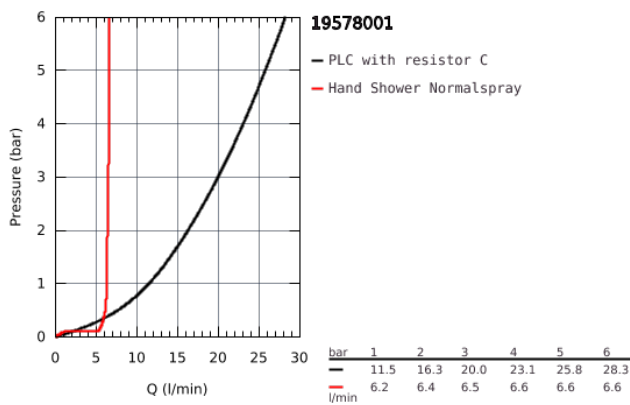

## 19 578 001 ESSENCE 4-HOLE SINGLE-LEVER BATH COMBINATION

### PRODUCT DESCRIPTION

- Colour: Chrome
- GROHE SilkMove 35 mm ceramic cartridge
- with temperature limiter
- GROHE Long-Life Shine durable sparkling sheen
- pre-assembled spout fixing
- single lever mixer operating element
- metal lever
- bath inlet with mousseur
- diverter bath/shower
- for chrome: hand shower 27400000
- metal shower hose 2000 mm (always chrome for any colour of the set)
- flexible connection hoses
- connection for shower hose
- protected against backflow
- for use with 29 037 000