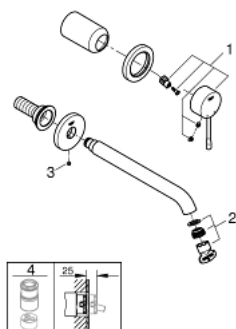

## 19 967 001 ESSENCE 2-HOLE BASIN MIXER L-SIZE

### PRODUCT DESCRIPTION

- Colour: Chrome
- wall mounted
- set for final installation for
- 23 571 000
- without concealed body
- metal escutcheon
- metal lever
- GROHE Long-Life Shine durable sparkling sheen
- GROHE Water Saving mousseur 5.7 l/min
- GROHE AquaGuide adjustable mousseur
- centre distance 110 mm
- projection 230 mm

19 967 001 **ESSENCE 2-HOLE BASIN MIXER**  
**L-SIZE**

**SPARE PARTS**, September 2020 – now

1: Lever (Spare part-nr. 46916000)

2: Flow restrictor (Spare part-nr. 48480000)

3: Screw (Spare part-nr. 43094000)

4: Flush pipe extension (Spare part-nr. 46943000)\*

\* Optional accessories