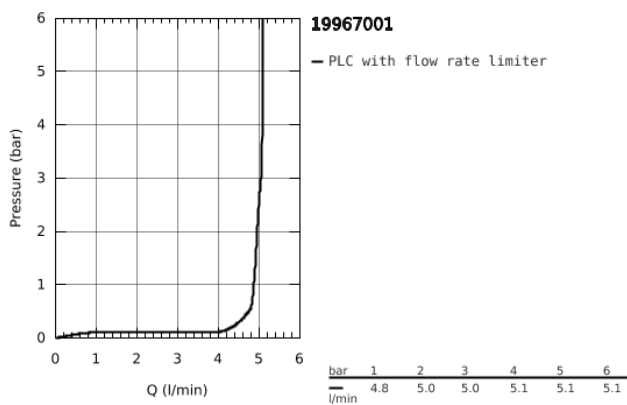

## 19 967 001 ESSENCE 2-HOLE BASIN MIXER L-SIZE

### PRODUCT DESCRIPTION

- Colour: Chrome
- wall mounted
- set for final installation for
- 23 571 000
- without concealed body
- metal escutcheon
- metal lever
- GROHE Long-Life Shine durable sparkling sheen
- GROHE Water Saving mousseur 5.7 l/min
- GROHE AquaGuide adjustable mousseur
- centre distance 110 mm
- projection 230 mm

19 967 001 **ESSENCE 2-HOLE BASIN MIXER**  
**L-SIZE**

**SPARE PARTS**, September 2020 – now

1: Lever (Spare part-nr. 46916000)

2: Flow restrictor (Spare part-nr. 48480000)

3: Screw (Spare part-nr. 43094000)