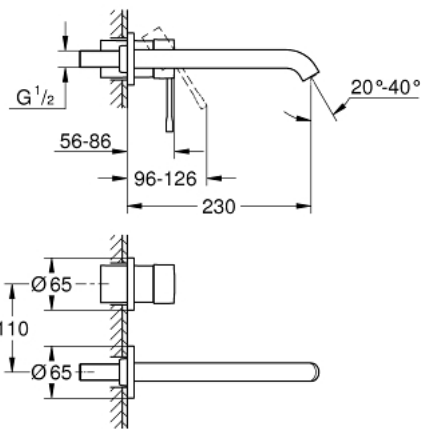

## 19 967 001 ESSENCE 2-HOLE BASIN MIXER L-SIZE

### PRODUCT DESCRIPTION

- Colour: Chrome
- wall mounted
- set for final installation for
- 23 571 000
- without concealed body
- metal escutcheon
- metal lever
- GROHE Long-Life Shine durable sparkling sheen
- GROHE Water Saving mousseur 5.7 l/min
- GROHE AquaGuide adjustable mousseur
- centre distance 110 mm
- projection 230 mm

19 967 001 **ESSENCE 2-HOLE BASIN MIXER**  
**L-SIZE**

**SPARE PARTS**, September 2020 – now

1: Lever (Spare part-nr. 46916000)

2: Flow restrictor (Spare part-nr. 48480000)

3: Screw (Spare part-nr. 43094000)

4: Flush pipe extension (Spare part-nr. 46943000)\*

\* Optional accessories