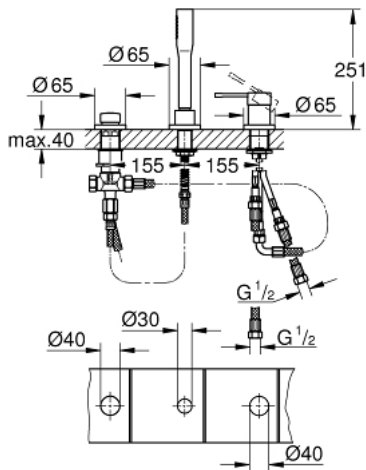

19 976 001 ESSENCE 3-HOLE SINGLE-LEVER BATH COMBINATION

PRODUCT DESCRIPTION

- Colour: Chrome
- Three hole installation
- GROHE SilkMove 35 mm ceramic cartridge
- GROHE Long-Life Shine durable sparkling sheen
- single lever mixer operating element
- diverter bath/shower
- hand shower 27 400 000
- metal shower hose 2000 mm (always chrome for any colour of the set)
- flexible connection hoses
- connection for shower hose
- protected against backflow
- for use with 29 037 000
- for combination with 28 990 / 28 991

19 976 001 ESSENCE 3-HOLE SINGLE-LEVER BATH COMBINATION

SPARE PARTS, January 2014 – now

- 1: Lever (Spare part-nr. 46916000)
 - 2: Cartridge (Spare part-nr. 46374000)
 - 3: Connecting hose (Spare part-nr. 07227000)
 - 4: Strainer (Spare part-nr. 0700200M)
 - 5: connector 8 x 15 mm (Spare part-nr. 08864000)
 - 6: Compression spring (Spare part-nr. 00869000)
 - 7: Diverter knob (Spare part-nr. 46721000)
 - 8: Diverter (Spare part-nr. 45443000)
 - 8.1: O-Ring $\varnothing 6 \times \varnothing 2$ (Spare part-nr. 0128300M)
 - 8.2: O-Ring (Spare part-nr. 0120500M)
 - 9: Repl.kit f.shank fastening 3/4" (Spare part-nr. 45444000)
 - 10: Non-return valve (Spare part-nr. 08565000)
 - 11: Connecting hose (Spare part-nr. 07300000)
 - 12: Metal hose (Spare part-nr. 28146000)
 - 13: Socket Spanner (Spare part-nr. 19332000)*
- * Optional accessories