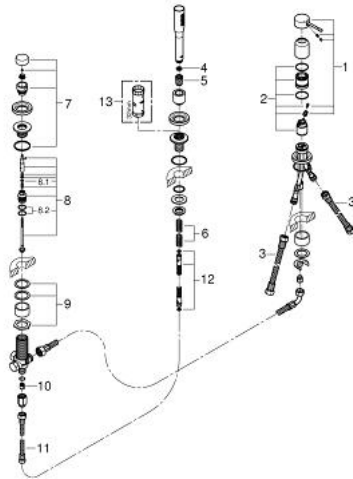

19 976 001 ESSENCE 3-HOLE SINGLE-LEVER BATH COMBINATION

PRODUCT DESCRIPTION

- Colour: Chrome
- Three hole installation
- GROHE SilkMove 35 mm ceramic cartridge
- GROHE Long-Life Shine durable sparkling sheen
- single lever mixer operating element
- diverter bath/shower
- hand shower 27 400 000
- metal shower hose 2000 mm (always chrome for any colour of the set)
- flexible connection hoses
- connection for shower hose
- protected against backflow
- for use with 29 037 000
- for combination with 28 990 / 28 991

19 976 001 ESSENCE 3-HOLE SINGLE-LEVER BATH COMBINATION

SPARE PARTS, January 2014 – now

- 1: Lever (Spare part-nr. 46916000)
 - 2: Cartridge (Spare part-nr. 46374000)
 - 3: Connecting hose (Spare part-nr. 07227000)
 - 4: Strainer (Spare part-nr. 0700200M)
 - 5: connector 8 x 15 mm (Spare part-nr. 08864000)
 - 6: Compression spring (Spare part-nr. 00869000)
 - 7: Diverter knob (Spare part-nr. 46721000)
 - 8: Diverter (Spare part-nr. 45443000)
 - 8.1: O-Ring $\varnothing 6 \times \varnothing 2$ (Spare part-nr. 0128300M)
 - 8.2: O-Ring (Spare part-nr. 0120500M)
 - 9: Repl.kit f.shank fastening 3/4" (Spare part-nr. 45444000)
 - 10: Non-return valve (Spare part-nr. 08565000)
 - 11: Connecting hose (Spare part-nr. 07300000)
 - 12: Metal hose (Spare part-nr. 28146000)
 - 13: Socket Spanner (Spare part-nr. 19332000)*
- * Optional accessories