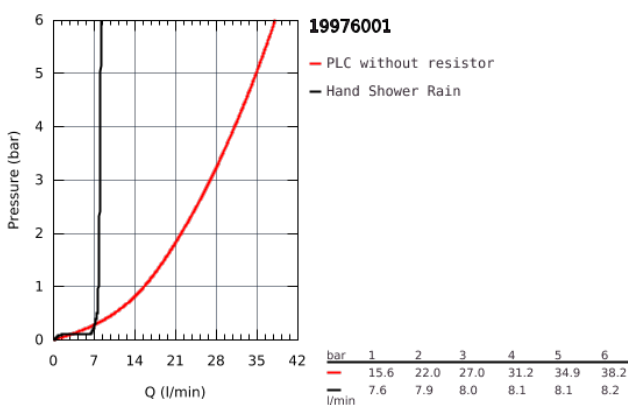

19 976 001 ESSENCE 3-HOLE SINGLE-LEVER BATH COMBINATION

PRODUCT DESCRIPTION

- Colour: Chrome
- Three hole installation
- GROHE SilkMove 35 mm ceramic cartridge
- GROHE Long-Life Shine durable sparkling sheen
- single lever mixer operating element
- diverter bath/shower
- hand shower 27 400 000
- metal shower hose 2000 mm (always chrome for any colour of the set)
- flexible connection hoses
- connection for shower hose
- protected against backflow
- for use with 29 037 000
- for combination with 28 990 / 28 991

19 976 001 ESSENCE 3-HOLE SINGLE-LEVER BATH COMBINATION

SPARE PARTS, January 2014 – now

- 1: Lever (Spare part-nr. 46916000)
 - 2: Cartridge (Spare part-nr. 46374000)
 - 3: Connecting hose (Spare part-nr. 07227000)
 - 4: Strainer (Spare part-nr. 0700200M)
 - 5: connector 8 x 15 mm (Spare part-nr. 08864000)
 - 6: Compression spring (Spare part-nr. 00869000)
 - 7: Diverter knob (Spare part-nr. 46721000)
 - 8: Diverter (Spare part-nr. 45443000)
 - 8.1: O-Ring $\varnothing 6 \times \varnothing 2$ (Spare part-nr. 0128300M)
 - 8.2: O-Ring (Spare part-nr. 0120500M)
 - 9: Repl.kit f.shank fastening 3/4" (Spare part-nr. 45444000)
 - 10: Non-return valve (Spare part-nr. 08565000)
 - 11: Connecting hose (Spare part-nr. 07300000)
 - 12: Metal hose (Spare part-nr. 28146000)
 - 13: Socket Spanner (Spare part-nr. 19332000)*
- * Optional accessories