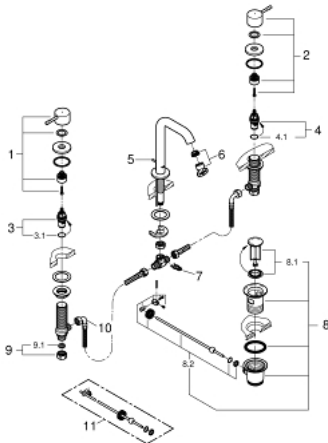

20 296 001 **ESSENCE THREE-HOLE BASIN MIXER 1/2"**
M-SIZE

PRODUCT DESCRIPTION

- Colour: Chrome
- metal lever
- ceramic headparts 1/2", 90°
- GROHE Long-Life Shine durable sparkling sheen
- GROHE Water Saving mousseur 5.7 l/min
- GROHE AquaGuide adjustable mousseur
- pop-up waste set 1 1/4"
- pressure-proof, flexible connection hoses between spout and side valves
- union nut 1/2" x 10.5 mm

20 296 001 **ESSENCE THREE-HOLE BASIN MIXER 1/2"**
M-SIZE

SPARE PARTS, January 2014 – now

- 1: Handle (Spare part-nr. 48272000)
 - 2: Handle (Spare part-nr. 48273000)
 - 3: Ceramic headpart, 1/2" (Spare part-nr. 45882000)
 - 3.1: O-Ring Ø18,2 x Ø1,7 (Spare part-nr. 0392400M)
 - 4: Ceramic headpart, 1/2" (Spare part-nr. 45883000)
 - 4.1: O-Ring Ø18,2 x Ø1,7 (Spare part-nr. 0392400M)
 - 5: Pop-up rod (Spare part-nr. 65196000)
 - 6: Flow restrictor (Spare part-nr. 48270000)
 - 7: Fixing clamp (Spare part-nr. 6554100M)
 - 8: Pop-up waste set 1 1/4" (Spare part-nr. 28910000)
 - 8.1: Chrome bath plug (Spare part-nr. 07182000)
 - 8.2: Eccentric rod (Spare part-nr. 07052000)
 - 9: Coupling nut 1/2" x 10.5 mm (Spare part-nr. 1290100M)
 - 9.1: Fibre seal dia. Ø 18,5 x Ø 12 x 2 (Spare part-nr. 0138900M)
 - 10: Flexible connection hose (Spare part-nr. 45704000)
 - 11: Eccentric rod (Spare part-nr. 07341000)*
- * Optional accessories