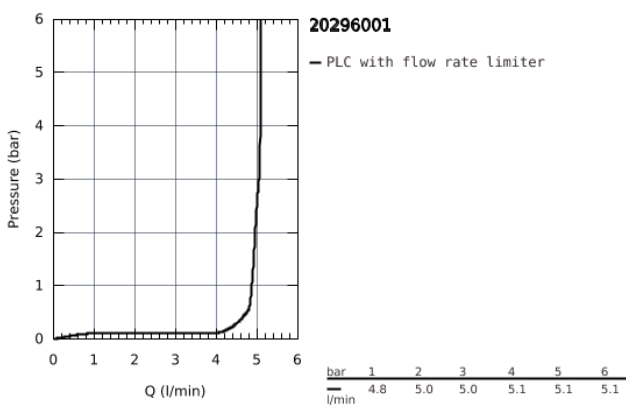

20 296 001 **ESSENCE THREE-HOLE BASIN MIXER 1/2"**
M-SIZE

PRODUCT DESCRIPTION

- Colour: Chrome
- metal lever
- ceramic headparts 1/2", 90°
- GROHE Long-Life Shine durable sparkling sheen
- GROHE Water Saving mousseur 5.7 l/min
- GROHE AquaGuide adjustable mousseur
- pop-up waste set 1 1/4"
- pressure-proof, flexible connection hoses between spout and side valves
- union nut 1/2" x 10.5 mm

20 296 001 **ESSENCE THREE-HOLE BASIN MIXER 1/2"**
M-SIZE

SPARE PARTS, January 2014 – now

- 1: Handle (Spare part-nr. 48272000)
 - 2: Handle (Spare part-nr. 48273000)
 - 3: Ceramic headpart, 1/2" (Spare part-nr. 45882000)
 - 3.1: O-Ring Ø18,2 x Ø1,7 (Spare part-nr. 0392400M)
 - 4: Ceramic headpart, 1/2" (Spare part-nr. 45883000)
 - 4.1: O-Ring Ø18,2 x Ø1,7 (Spare part-nr. 0392400M)
 - 5: Pop-up rod (Spare part-nr. 65196000)
 - 6: Flow restrictor (Spare part-nr. 48270000)
 - 7: Fixing clamp (Spare part-nr. 6554100M)
 - 8: Pop-up waste set 1 1/4" (Spare part-nr. 28910000)
 - 8.1: Chrome bath plug (Spare part-nr. 07182000)
 - 8.2: Eccentric rod (Spare part-nr. 07052000)
 - 9: Coupling nut 1/2" x 10.5 mm (Spare part-nr. 1290100M)
 - 9.1: Fibre seal dia. Ø 18,5 x Ø 12 x 2 (Spare part-nr. 0138900M)
 - 10: Flexible connection hose (Spare part-nr. 45704000)
 - 11: Eccentric rod (Spare part-nr. 07341000)*
- * Optional accessories