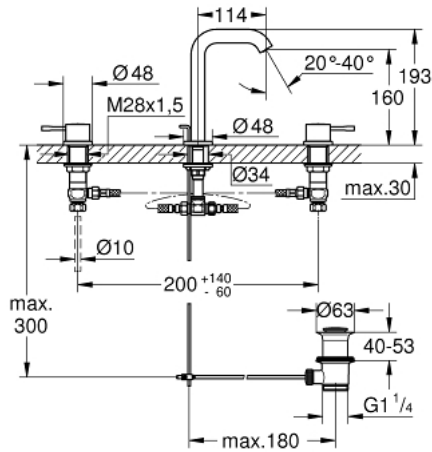

20 296 001 **ESSENCE THREE-HOLE BASIN MIXER 1/2"**
M-SIZE

PRODUCT DESCRIPTION

- Colour: Chrome
- metal lever
- ceramic headparts 1/2", 90°
- GROHE Long-Life Shine durable sparkling sheen
- GROHE Water Saving mousseur 5.7 l/min
- GROHE AquaGuide adjustable mousseur
- pop-up waste set 1 1/4"
- pressure-proof, flexible connection hoses between spout and side valves
- union nut 1/2" x 10.5 mm

20 296 001 **ESSENCE THREE-HOLE BASIN MIXER 1/2"**
M-SIZE

SPARE PARTS, January 2014 – now

- 1: Handle (Spare part-nr. 48272000)
 - 2: Handle (Spare part-nr. 48273000)
 - 3: Ceramic headpart, 1/2" (Spare part-nr. 45882000)
 - 3.1: O-Ring Ø18,2 x Ø1,7 (Spare part-nr. 0392400M)
 - 4: Ceramic headpart, 1/2" (Spare part-nr. 45883000)
 - 4.1: O-Ring Ø18,2 x Ø1,7 (Spare part-nr. 0392400M)
 - 5: Pop-up rod (Spare part-nr. 65196000)
 - 6: Flow restrictor (Spare part-nr. 48270000)
 - 7: Fixing clamp (Spare part-nr. 6554100M)
 - 8: Pop-up waste set 1 1/4" (Spare part-nr. 28910000)
 - 8.1: Chrome bath plug (Spare part-nr. 07182000)
 - 8.2: Eccentric rod (Spare part-nr. 07052000)
 - 9: Coupling nut 1/2" x 10.5 mm (Spare part-nr. 1290100M)
 - 9.1: Fibre seal dia. Ø 18,5 x Ø 12 x 2 (Spare part-nr. 0138900M)
 - 10: Flexible connection hose (Spare part-nr. 45704000)
 - 11: Eccentric rod (Spare part-nr. 07341000)*
- * Optional accessories