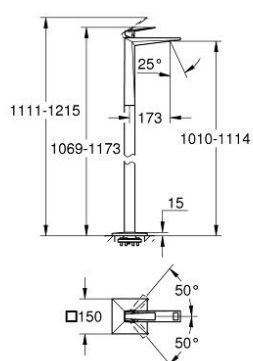

23 116 000 ALLURE BRILLIANT SINGLE-LEVER BASIN MIXER 1/2" XXL-SIZE

PRODUCT DESCRIPTION

- Colour: chrome
- floor-mounted
- final installation set for
- 45 984
- without floor installation plate
- GROHE SilkMove 28 mm ceramic cartridge
- GROHE Long-Life Shine durable sparkling sheen
- GROHE Water Saving - Less water, perfect flow
- projection 161 mm
- temperature limiter
- flow limiter 5 l/min.
- minimum pressure 1,0 bar

23 116 000 **ALLURE BRILLIANT SINGLE-LEVER BASIN MIXER 1/2"**
XXL-SIZE

SPARE PARTS, August 2010 – now

- 1: Lever (Order-nr. 46793000)
- 2: Fitting ring (Order-nr. 46715000)
- 3: Cartridge (Order-nr. 46580000)
- 4: Race (Order-nr. 46794000)