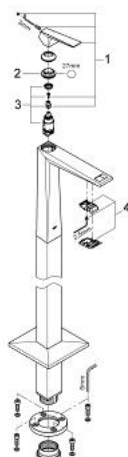

23 116 000 ALLURE BRILLIANT SINGLE-LEVER BASIN MIXER 1/2" XXL-SIZE

PRODUCT DESCRIPTION

- Colour: chrome
- floor-mounted
- final installation set for
- 45 984
- without floor installation plate
- GROHE SilkMove 28 mm ceramic cartridge
- GROHE Long-Life Shine durable sparkling sheen
- GROHE Water Saving - Less water, perfect flow
- projection 161 mm
- temperature limiter
- flow limiter 5 l/min.
- minimum pressure 1,0 bar

23 116 000 **ALLURE BRILLIANT SINGLE-LEVER BASIN MIXER 1/2"**
XXL-SIZE

SPARE PARTS, August 2010 – now

- 1: Lever (Order-nr. 46793000)
- 2: Fitting ring (Order-nr. 46715000)
- 3: Cartridge (Order-nr. 46580000)
- 4: Race (Order-nr. 46794000)