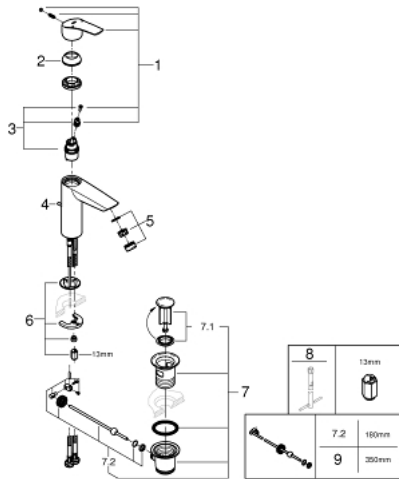

23 322 003 **EUROSMART BASIN MIXER 1/2"**
M-SIZE

PRODUCT DESCRIPTION

- Colour: Chrome
- monobloc installation
- metal lever
- 28 mm ceramic cartridge with GROHE SilkMove
- adjustable flow rate limiter
- with temperature limiter
- GROHE Long-Life Shine durable sparkling sheen
- GROHE Water Saving mousseur 5.7 l/min
- Lead and Nickel Free Inner Water Ways
- GROHE FastFixation installation system
- pop-up waste set 1 1/4"
- flexible connection hoses
- professional edition

23 322 003 EUROSMART BASIN MIXER 1/2" M-SIZE

SPARE PARTS, July 2019 – now

- 1: lever (Spare part-nr. 48548000)
 - 2: Shield for cross handle (Spare part-nr. 46116000)
 - 3: Cartridge (Spare part-nr. 48518000)
 - 4: lift rod US (Spare part-nr. 65936000)
 - 5: Flow restrictor (Spare part-nr. 48159000)
 - 6: Shank mounting kit (Spare part-nr. 46645000)
 - 7: Pop-up waste set 1 1/4" (Spare part-nr. 28910000)
 - 7.1: Chrome bath plug (Spare part-nr. 07182000)
 - 7.2: Eccentric rod (Spare part-nr. 07052000)
 - 8: Mounting wrench (Spare part-nr. 19017000)*
 - 9: Eccentric rod (Spare part-nr. 07341000)*
- * Optional accessories