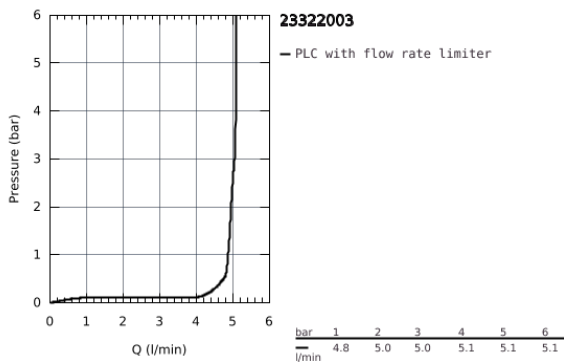

23 322 003 **EUROSMART BASIN MIXER 1/2"**
M-SIZE

PRODUCT DESCRIPTION

- Colour: Chrome
- monobloc installation
- metal lever
- 28 mm ceramic cartridge with GROHE SilkMove
- adjustable flow rate limiter
- with temperature limiter
- GROHE Long-Life Shine durable sparkling sheen
- GROHE Water Saving mousseur 5.7 l/min
- Lead and Nickel Free Inner Water Ways
- GROHE FastFixation installation system
- pop-up waste set 1 1/4"
- flexible connection hoses
- professional edition

23 322 003 EUROSMART BASIN MIXER 1/2" M-SIZE

SPARE PARTS, July 2019 – now

- 1: lever (Spare part-nr. 48548000)
 - 2: Shield for cross handle (Spare part-nr. 46116000)
 - 3: Cartridge (Spare part-nr. 48518000)
 - 4: lift rod US (Spare part-nr. 65936000)
 - 5: Flow restrictor (Spare part-nr. 48159000)
 - 6: Shank mounting kit (Spare part-nr. 46645000)
 - 7: Pop-up waste set 1 1/4" (Spare part-nr. 28910000)
 - 7.1: Chrome bath plug (Spare part-nr. 07182000)
 - 7.2: Eccentric rod (Spare part-nr. 07052000)
 - 8: Mounting wrench (Spare part-nr. 19017000)*
 - 9: Eccentric rod (Spare part-nr. 07341000)*
- * Optional accessories