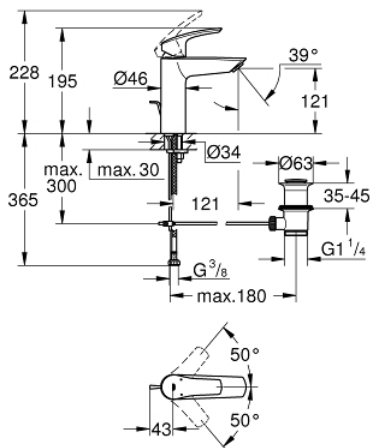

23 322 003 **EUROSMART BASIN MIXER 1/2"**
M-SIZE

PRODUCT DESCRIPTION

- Colour: Chrome
- monobloc installation
- metal lever
- 28 mm ceramic cartridge with GROHE SilkMove
- adjustable flow rate limiter
- with temperature limiter
- GROHE Long-Life Shine durable sparkling sheen
- GROHE Water Saving mousseur 5.7 l/min
- Lead and Nickel Free Inner Water Ways
- GROHE FastFixation installation system
- pop-up waste set 1 1/4"
- flexible connection hoses
- professional edition

23 322 003 EUROSMART BASIN MIXER 1/2" M-SIZE

SPARE PARTS, July 2019 – now

- 1: lever (Spare part-nr. 48548000)
 - 2: Shield for cross handle (Spare part-nr. 46116000)
 - 3: Cartridge (Spare part-nr. 48518000)
 - 4: lift rod US (Spare part-nr. 65936000)
 - 5: Flow restrictor (Spare part-nr. 48159000)
 - 6: Shank mounting kit (Spare part-nr. 46645000)
 - 7: Pop-up waste set 1 1/4" (Spare part-nr. 28910000)
 - 7.1: Chrome bath plug (Spare part-nr. 07182000)
 - 7.2: Eccentric rod (Spare part-nr. 07052000)
 - 8: Mounting wrench (Spare part-nr. 19017000)*
 - 9: Eccentric rod (Spare part-nr. 07341000)*
- * Optional accessories