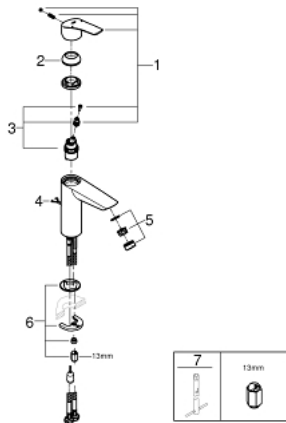

23 323 003 **EUROSMART BASIN MIXER 1/2"**  
**M-SIZE**

**PRODUCT DESCRIPTION**

- Colour: Chrome
- monobloc installation
- metal lever
- 28 mm ceramic cartridge with GROHE SilkMove
- adjustable flow rate limiter
- with temperature limiter
- GROHE Water Saving mousseur 5.7 l/min
- GROHE Long-Life Shine durable sparkling sheen
- Lead and Nickel Free Inner Water Ways
- GROHE FastFixation installation system
- retractable chain
- flexible connection hoses
- professional edition

23 323 003 **EUROSMART BASIN MIXER 1/2"**  
**M-SIZE**

**SPARE PARTS**, July 2019 – now

- 1: lever (Spare part-nr. 48548000)
- 2: Shield for cross handle (Spare part-nr. 46116000)
- 3: Cartridge (Spare part-nr. 48518000)
- 4: Chain support (Spare part-nr. 06815000)
- 5: Flow restrictor (Spare part-nr. 48159000)
- 6: Shank mounting kit (Spare part-nr. 46645000)
- 7: Mounting wrench (Spare part-nr. 19017000)\*