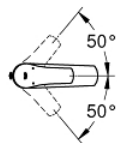

23 323 003 **EUROSMART BASIN MIXER 1/2"**  
**M-SIZE**

**PRODUCT DESCRIPTION**

- Colour: Chrome
- monobloc installation
- metal lever
- 28 mm ceramic cartridge with GROHE SilkMove
- adjustable flow rate limiter
- with temperature limiter
- GROHE Water Saving mousseur 5.7 l/min
- GROHE Long-Life Shine durable sparkling sheen
- Lead and Nickel Free Inner Water Ways
- GROHE FastFixation installation system
- retractable chain
- flexible connection hoses
- professional edition

23 323 003 **EUROSMART BASIN MIXER 1/2"**  
**M-SIZE**

**SPARE PARTS**, July 2019 – now

- 1: lever (Spare part-nr. 48548000)
- 2: Shield for cross handle (Spare part-nr. 46116000)
- 3: Cartridge (Spare part-nr. 48518000)
- 4: Chain support (Spare part-nr. 06815000)
- 5: Flow restrictor (Spare part-nr. 48159000)
- 6: Shank mounting kit (Spare part-nr. 46645000)
- 7: Mounting wrench (Spare part-nr. 19017000)\*