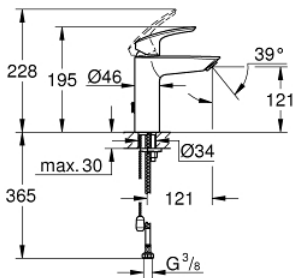

23 323 003 **EUROSMART BASIN MIXER 1/2"**  
**M-SIZE**

**PRODUCT DESCRIPTION**

- Colour: Chrome
- monobloc installation
- metal lever
- 28 mm ceramic cartridge with GROHE SilkMove
- adjustable flow rate limiter
- with temperature limiter
- GROHE Water Saving mousseur 5.7 l/min
- GROHE Long-Life Shine durable sparkling sheen
- Lead and Nickel Free Inner Water Ways
- GROHE FastFixation installation system
- retractable chain
- flexible connection hoses
- professional edition

23 323 003 **EUROSMART BASIN MIXER 1/2"**  
**M-SIZE**

**SPARE PARTS**, July 2019 – now

- 1: lever (Spare part-nr. 48548000)
- 2: Shield for cross handle (Spare part-nr. 46116000)
- 3: Cartridge (Spare part-nr. 48518000)
- 4: Chain support (Spare part-nr. 06815000)
- 5: Flow restrictor (Spare part-nr. 48159000)
- 6: Shank mounting kit (Spare part-nr. 46645000)
- 7: Mounting wrench (Spare part-nr. 19017000)\*