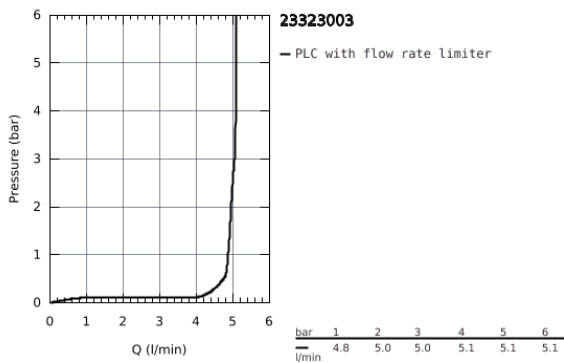

23 323 003 **EUROSMART BASIN MIXER 1/2"**  
**M-SIZE**

**PRODUCT DESCRIPTION**

- Colour: Chrome
- monobloc installation
- metal lever
- 28 mm ceramic cartridge with GROHE SilkMove
- adjustable flow rate limiter
- with temperature limiter
- GROHE Water Saving mousseur 5.7 l/min
- GROHE Long-Life Shine durable sparkling sheen
- Lead and Nickel Free Inner Water Ways
- GROHE FastFixation installation system
- retractable chain
- flexible connection hoses
- professional edition

23 323 003 **EUROSMART BASIN MIXER 1/2"**  
**M-SIZE**

**SPARE PARTS**, July 2019 – now

- 1: lever (Spare part-nr. 48548000)
- 2: Shield for cross handle (Spare part-nr. 46116000)
- 3: Cartridge (Spare part-nr. 48518000)
- 4: Chain support (Spare part-nr. 06815000)
- 5: Flow restrictor (Spare part-nr. 48159000)
- 6: Shank mounting kit (Spare part-nr. 46645000)
- 7: Mounting wrench (Spare part-nr. 19017000)\*