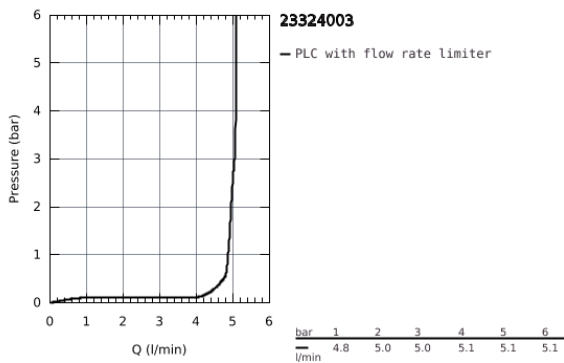

23 324 003 **EUROSMART BASIN MIXER 1/2"**  
**M-SIZE**

**PRODUCT DESCRIPTION**

- Colour: Chrome
  - monobloc installation
  - metal lever
  - 28 mm ceramic cartridge with GROHE SilkMove
  - adjustable flow rate limiter
  - with temperature limiter
  - GROHE Long-Life Shine durable sparkling sheen
  - GROHE Water Saving mousseur 5.7 l/min
  - Lead and Nickel Free Inner Water Ways
  - GROHE FastFixation installation system
  - smooth body
- 
- flexible connection hoses
- 
- professional edition

23 324 003 **EUROSMART BASIN MIXER 1/2"**  
**M-SIZE**

**SPARE PARTS**, July 2019 – now

- 1: lever (Spare part-nr. 48548000)
- 2: Shield for cross handle (Spare part-nr. 46116000)
- 3: Cartridge (Spare part-nr. 48518000)
- 4: Flow restrictor (Spare part-nr. 48159000)
- 5: Shank mounting kit (Spare part-nr. 46645000)
- 6: Waste set with push-open plug (Spare part-nr. 65807000)\*
- 7: Mounting wrench (Spare part-nr. 19017000)\*