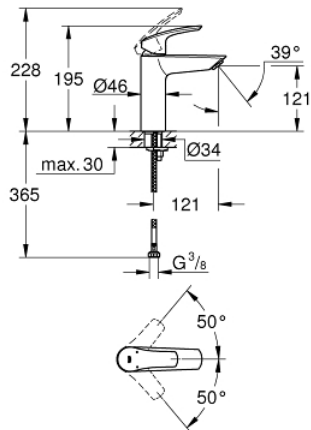

23 324 003 **EUROSMART BASIN MIXER 1/2"**  
**M-SIZE**

**PRODUCT DESCRIPTION**

- Colour: Chrome
  - monobloc installation
  - metal lever
  - 28 mm ceramic cartridge with GROHE SilkMove
  - adjustable flow rate limiter
  - with temperature limiter
  - GROHE Long-Life Shine durable sparkling sheen
  - GROHE Water Saving mousseur 5.7 l/min
  - Lead and Nickel Free Inner Water Ways
  - GROHE FastFixation installation system
  - smooth body
- 
- flexible connection hoses
- 
- professional edition

23 324 003 **EUROSMART BASIN MIXER 1/2"**  
**M-SIZE**

**SPARE PARTS**, July 2019 – now

- 1: lever (Spare part-nr. 48548000)
- 2: Shield for cross handle (Spare part-nr. 46116000)
- 3: Cartridge (Spare part-nr. 48518000)
- 4: Flow restrictor (Spare part-nr. 48159000)
- 5: Shank mounting kit (Spare part-nr. 46645000)
- 6: Waste set with push-open plug (Spare part-nr. 65807000)\*
- 7: Mounting wrench (Spare part-nr. 19017000)\*