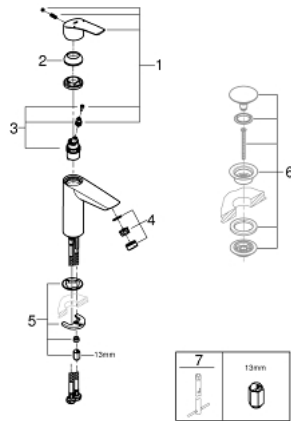

23 324 003 **EUROSMART BASIN MIXER 1/2"**  
**M-SIZE**

**PRODUCT DESCRIPTION**

- Colour: Chrome
  - monobloc installation
  - metal lever
  - 28 mm ceramic cartridge with GROHE SilkMove
  - adjustable flow rate limiter
  - with temperature limiter
  - GROHE Long-Life Shine durable sparkling sheen
  - GROHE Water Saving mousseur 5.7 l/min
  - Lead and Nickel Free Inner Water Ways
  - GROHE FastFixation installation system
  - smooth body
- 
- flexible connection hoses
- 
- professional edition

23 324 003 **EUROSMART BASIN MIXER 1/2"**  
**M-SIZE**

**SPARE PARTS**, July 2019 – now

- 1: lever (Spare part-nr. 48548000)
- 2: Shield for cross handle (Spare part-nr. 46116000)
- 3: Cartridge (Spare part-nr. 48518000)
- 4: Flow restrictor (Spare part-nr. 48159000)
- 5: Shank mounting kit (Spare part-nr. 46645000)
- 6: Waste set with push-open plug (Spare part-nr. 65807000)\*
- 7: Mounting wrench (Spare part-nr. 19017000)\*