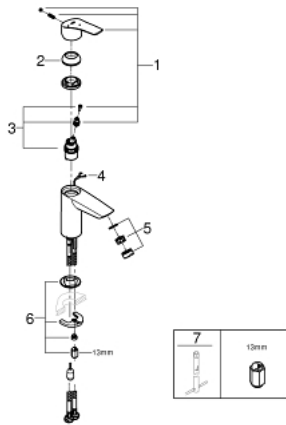

23 372 003 **EUROSMART BASIN MIXER 1/2"**
S-SIZE

PRODUCT DESCRIPTION

- Colour: Chrome
- monobloc installation
- metal lever
- GROHE SilkMove Energy Saving 28 mm ceramic cartridge with energy saving function via cold start
- adjustable flow rate limiter
- with temperature limiter
- GROHE Long-Life Shine durable sparkling sheen
- GROHE Water Saving mousseur 5.7 l/min
- Lead and Nickel Free Inner Water Ways
- GROHE FastFixation installation system
- retractable chain
- flexible connection hoses
- professional edition

23 372 003 **EUROSMART BASIN MIXER 1/2"**
S-SIZE

SPARE PARTS, July 2019 – now

- 1: lever (Spare part-nr. 48551000)
- 2: Shield for cross handle (Spare part-nr. 46116000)
- 3: Cartridge (Spare part-nr. 48518000)
- 4: Chain support (Spare part-nr. 06815000)
- 5: Flow restrictor (Spare part-nr. 48159000)
- 6: Shank mounting kit (Spare part-nr. 46645000)
- 7: Mounting wrench (Spare part-nr. 19017000)*