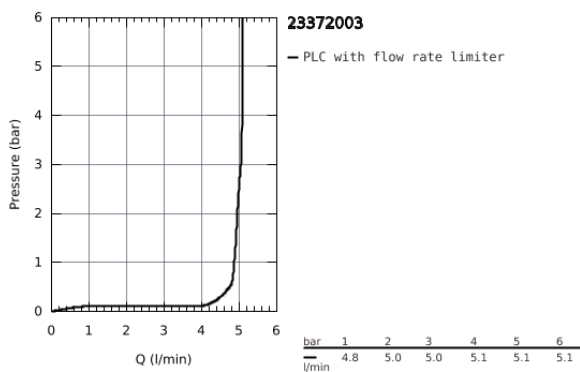

23 372 003 **EUROSMART BASIN MIXER 1/2"**
S-SIZE

PRODUCT DESCRIPTION

- Colour: Chrome
- monobloc installation
- metal lever
- GROHE SilkMove Energy Saving 28 mm ceramic cartridge with energy saving function via cold start
- adjustable flow rate limiter
- with temperature limiter
- GROHE Long-Life Shine durable sparkling sheen
- GROHE Water Saving mousseur 5.7 l/min
- Lead and Nickel Free Inner Water Ways
- GROHE FastFixation installation system
- retractable chain
- flexible connection hoses
- professional edition

23 372 003 **EUROSMART BASIN MIXER 1/2"**
S-SIZE

SPARE PARTS, July 2019 – now

- 1: lever (Spare part-nr. 48551000)
- 2: Shield for cross handle (Spare part-nr. 46116000)
- 3: Cartridge (Spare part-nr. 48518000)
- 4: Chain support (Spare part-nr. 06815000)
- 5: Flow restrictor (Spare part-nr. 48159000)
- 6: Shank mounting kit (Spare part-nr. 46645000)
- 7: Mounting wrench (Spare part-nr. 19017000)*