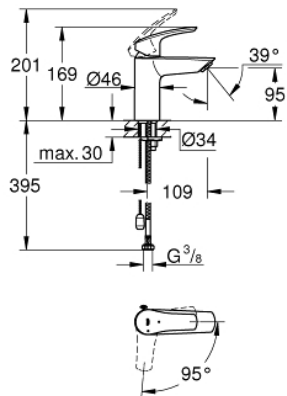

23 372 003 **EUROSMART BASIN MIXER 1/2"**
S-SIZE

PRODUCT DESCRIPTION

- Colour: Chrome
- monobloc installation
- metal lever
- GROHE SilkMove Energy Saving 28 mm ceramic cartridge with energy saving function via cold start
- adjustable flow rate limiter
- with temperature limiter
- GROHE Long-Life Shine durable sparkling sheen
- GROHE Water Saving mousseur 5.7 l/min
- Lead and Nickel Free Inner Water Ways
- GROHE FastFixation installation system
- retractable chain
- flexible connection hoses
- professional edition

23 372 003 **EUROSMART BASIN MIXER 1/2"**
S-SIZE

SPARE PARTS, July 2019 – now

- 1: lever (Spare part-nr. 48551000)
- 2: Shield for cross handle (Spare part-nr. 46116000)
- 3: Cartridge (Spare part-nr. 48518000)
- 4: Chain support (Spare part-nr. 06815000)
- 5: Flow restrictor (Spare part-nr. 48159000)
- 6: Shank mounting kit (Spare part-nr. 46645000)
- 7: Mounting wrench (Spare part-nr. 19017000)*