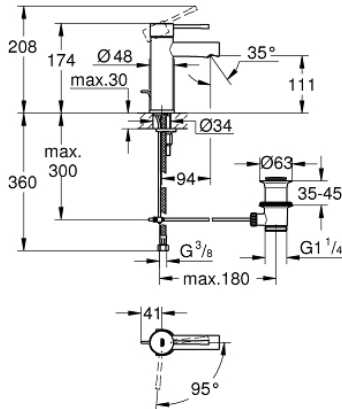

23 379 001 **ESSENCE BASIN MIXER 1/2"**  
**S-SIZE**

**PRODUCT DESCRIPTION**

- Colour: Chrome
- monobloc installation
- metal lever
- GROHE SilkMove Energy Saving 28 mm ceramic cartridge with energy saving function via cold start
- with temperature limiter
- GROHE Long-Life Shine durable sparkling sheen
- GROHE Water Saving mousseur 5.7 l/min
- GROHE FastFixation Plus installation system
- pop-up waste set 1 1/4"
- flexible connection hoses

23 379 001 **ESSENCE BASIN MIXER 1/2"**  
**S-SIZE**

**SPARE PARTS**, January 2014 – now

- 1: Lever (Spare part-nr. 46918000)
- 2: retaining ring (Spare part-nr. 46715000)
- 3: Cartridge (Spare part-nr. 46580000)
- 4: Pop-up rod (Spare part-nr. 46739000)
- 5: Flow restrictor (Spare part-nr. 46765000)
- 6: Shank mounting kit (Spare part-nr. 46645000)
- 7: Pop-up waste set 1 1/4" (Spare part-nr. 28910000)
- 7.1: Chrome bath plug (Spare part-nr. 07182000)
- 7.2: Eccentric rod (Spare part-nr. 07052000)
- 8: Mounting wrench (Spare part-nr. 19017000)\*
- 9: Eccentric rod (Spare part-nr. 07341000)\*