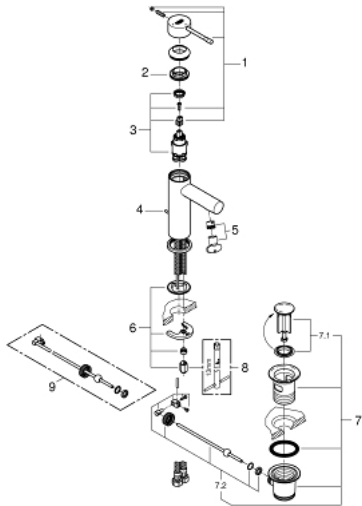

23 379 001 **ESSENCE BASIN MIXER 1/2"**  
**S-SIZE**

**PRODUCT DESCRIPTION**

- Colour: Chrome
- monobloc installation
- metal lever
- GROHE SilkMove Energy Saving 28 mm ceramic cartridge with energy saving function via cold start
- with temperature limiter
- GROHE Long-Life Shine durable sparkling sheen
- GROHE Water Saving mousseur 5.7 l/min
- GROHE FastFixation Plus installation system
- pop-up waste set 1 1/4"
- flexible connection hoses

23 379 001 **ESSENCE BASIN MIXER 1/2"**  
**S-SIZE**

**SPARE PARTS**, January 2014 – now

- 1: Lever (Spare part-nr. 46918000)
- 2: retaining ring (Spare part-nr. 46715000)
- 3: Cartridge (Spare part-nr. 46580000)
- 4: Pop-up rod (Spare part-nr. 46739000)
- 5: Flow restrictor (Spare part-nr. 46765000)
- 6: Shank mounting kit (Spare part-nr. 46645000)
- 7: Pop-up waste set 1 1/4" (Spare part-nr. 28910000)
- 7.1: Chrome bath plug (Spare part-nr. 07182000)
- 7.2: Eccentric rod (Spare part-nr. 07052000)
- 8: Mounting wrench (Spare part-nr. 19017000)\*
- 9: Eccentric rod (Spare part-nr. 07341000)\*