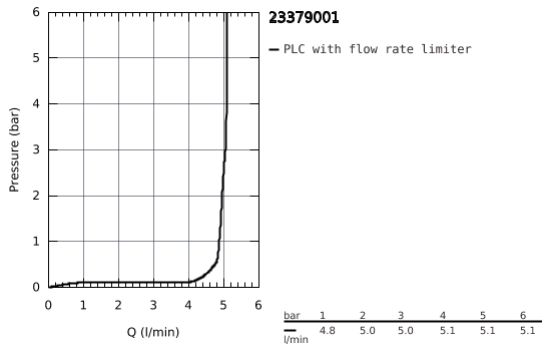

23 379 001 **ESSENCE BASIN MIXER 1/2"**  
**S-SIZE**

**PRODUCT DESCRIPTION**

- Colour: Chrome
- monobloc installation
- metal lever
- GROHE SilkMove Energy Saving 28 mm ceramic cartridge with energy saving function via cold start
- with temperature limiter
- GROHE Long-Life Shine durable sparkling sheen
- GROHE Water Saving mousseur 5.7 l/min
- GROHE FastFixation Plus installation system
- pop-up waste set 1 1/4"
- flexible connection hoses

23 379 001 **ESSENCE BASIN MIXER 1/2"**  
**S-SIZE**

**SPARE PARTS**, January 2014 – now

- 1: Lever (Spare part-nr. 46918000)
- 2: retaining ring (Spare part-nr. 46715000)
- 3: Cartridge (Spare part-nr. 46580000)
- 4: Pop-up rod (Spare part-nr. 46739000)
- 5: Flow restrictor (Spare part-nr. 46765000)
- 6: Shank mounting kit (Spare part-nr. 46645000)
- 7: Pop-up waste set 1 1/4" (Spare part-nr. 28910000)
- 7.1: Chrome bath plug (Spare part-nr. 07182000)
- 7.2: Eccentric rod (Spare part-nr. 07052000)
- 8: Mounting wrench (Spare part-nr. 19017000)\*
- 9: Eccentric rod (Spare part-nr. 07341000)\*