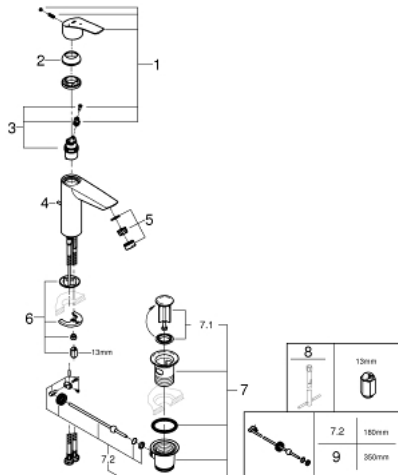

23 393 30E **EUROSMART BASIN MIXER 1/2"**  
**M-SIZE**

**PRODUCT DESCRIPTION**

- Colour: Chrome
- monobloc installation
- metal lever
- GROHE SilkMove Energy Saving 28 mm ceramic cartridge with energy saving function via cold start
- adjustable flow rate limiter
- with temperature limiter
- GROHE Long-Life Shine durable sparkling sheen
- GROHE Water Saving mousseur 5.7 l/min
- Lead and Nickel Free Inner Water Ways
- GROHE FastFixation installation system
- pop-up waste set 1 1/4"
- flexible connection hoses
- professional edition

## 23 393 30E EUROSMART BASIN MIXER 1/2" M-SIZE

### SPARE PARTS, July 2019 – now

- 1: lever (Spare part-nr. 48551000)
  - 2: Shield for cross handle (Spare part-nr. 46116000)
  - 3: Cartridge (Spare part-nr. 48518000)
  - 4: lift rod US (Spare part-nr. 65936000)
  - 5: Flow restrictor (Spare part-nr. 48159000)
  - 6: Shank mounting kit (Spare part-nr. 46645000)
  - 7: Pop-up waste set 1 1/4" (Spare part-nr. 28910000)
  - 7.1: Chrome bath plug (Spare part-nr. 07182000)
  - 7.2: Eccentric rod (Spare part-nr. 07052000)
  - 8: Mounting wrench (Spare part-nr. 19017000)\*
  - 9: Eccentric rod (Spare part-nr. 07341000)\*
- \* Optional accessories