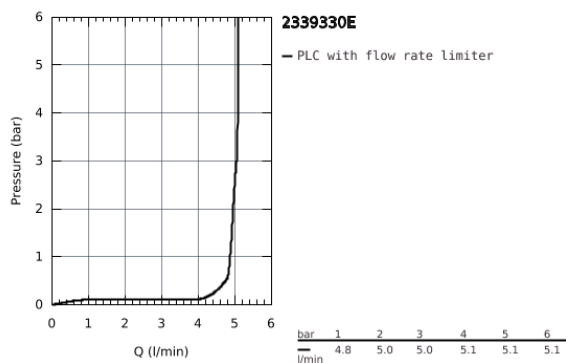

23 393 30E **EUROSMART BASIN MIXER 1/2"**  
**M-SIZE**

**PRODUCT DESCRIPTION**

- Colour: Chrome
- monobloc installation
- metal lever
- GROHE SilkMove Energy Saving 28 mm ceramic cartridge with energy saving function via cold start
- adjustable flow rate limiter
- with temperature limiter
- GROHE Long-Life Shine durable sparkling sheen
- GROHE Water Saving mousseur 5.7 l/min
- Lead and Nickel Free Inner Water Ways
- GROHE FastFixation installation system
- pop-up waste set 1 1/4"
- flexible connection hoses
- professional edition

## 23 393 30E EUROSMART BASIN MIXER 1/2" M-SIZE