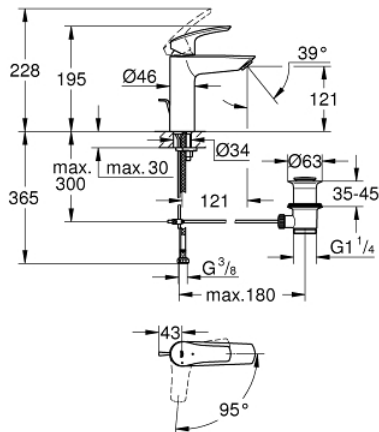

23 393 30E **EUROSMART BASIN MIXER 1/2"**  
**M-SIZE**

**PRODUCT DESCRIPTION**

- Colour: Chrome
- monobloc installation
- metal lever
- GROHE SilkMove Energy Saving 28 mm ceramic cartridge with energy saving function via cold start
- adjustable flow rate limiter
- with temperature limiter
- GROHE Long-Life Shine durable sparkling sheen
- GROHE Water Saving mousseur 5.7 l/min
- Lead and Nickel Free Inner Water Ways
- GROHE FastFixation installation system
- pop-up waste set 1 1/4"
- flexible connection hoses
- professional edition

## 23 393 30E EUROSMART BASIN MIXER 1/2" M-SIZE

### SPARE PARTS, July 2019 – now

- 1: lever (Spare part-nr. 48551000)
  - 2: Shield for cross handle (Spare part-nr. 46116000)
  - 3: Cartridge (Spare part-nr. 48518000)
  - 4: lift rod US (Spare part-nr. 65936000)
  - 5: Flow restrictor (Spare part-nr. 48159000)
  - 6: Shank mounting kit (Spare part-nr. 46645000)
  - 7: Pop-up waste set 1 1/4" (Spare part-nr. 28910000)
  - 7.1: Chrome bath plug (Spare part-nr. 07182000)
  - 7.2: Eccentric rod (Spare part-nr. 07052000)
  - 8: Mounting wrench (Spare part-nr. 19017000)\*
  - 9: Eccentric rod (Spare part-nr. 07341000)\*
- \* Optional accessories