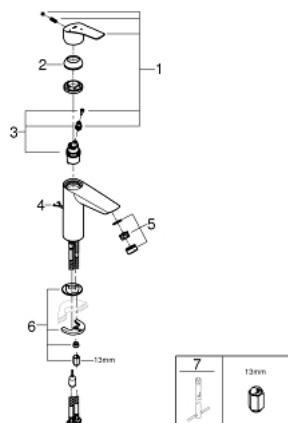

23 394 30E **EUROSMART BASIN MIXER 1/2"**  
**M-SIZE**

**PRODUCT DESCRIPTION**

- Colour: Chrome
- monobloc installation
- metal lever
- GROHE SilkMove Energy Saving 28 mm ceramic cartridge with energy saving function via cold start
- adjustable flow rate limiter
- with temperature limiter
- GROHE Long-Life Shine durable sparkling sheen
- GROHE Water Saving mousseur 5.7 l/min
- Lead and Nickel Free Inner Water Ways
- GROHE FastFixation installation system
- retractable chain
- flexible connection hoses
- professional edition

## 23 394 30E EUROSMART BASIN MIXER 1/2" M-SIZE

### SPARE PARTS, July 2019 – now

- 1: lever (Spare part-nr. 48551000)
- 2: Shield for cross handle (Spare part-nr. 46116000)
- 3: Cartridge (Spare part-nr. 48518000)
- 4: Chain support (Spare part-nr. 06815000)
- 5: Flow restrictor (Spare part-nr. 48159000)
- 6: Shank mounting kit (Spare part-nr. 46645000)
- 7: Mounting wrench (Spare part-nr. 19017000)\*