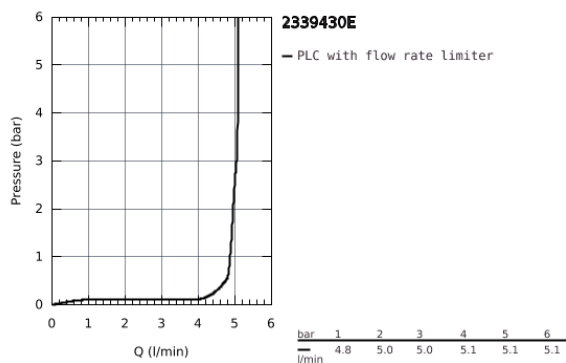

23 394 30E **EUROSMART BASIN MIXER 1/2"**  
**M-SIZE**

**PRODUCT DESCRIPTION**

- Colour: Chrome
- monobloc installation
- metal lever
- GROHE SilkMove Energy Saving 28 mm ceramic cartridge with energy saving function via cold start
- adjustable flow rate limiter
- with temperature limiter
- GROHE Long-Life Shine durable sparkling sheen
- GROHE Water Saving mousseur 5.7 l/min
- Lead and Nickel Free Inner Water Ways
- GROHE FastFixation installation system
- retractable chain
- flexible connection hoses
- professional edition

## 23 394 30E EUROSMART BASIN MIXER 1/2" M-SIZE