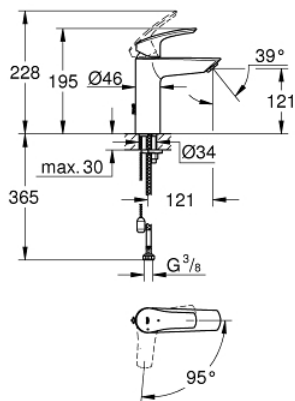

23 394 30E **EUROSMART BASIN MIXER 1/2"**  
**M-SIZE**

**PRODUCT DESCRIPTION**

- Colour: Chrome
- monobloc installation
- metal lever
- GROHE SilkMove Energy Saving 28 mm ceramic cartridge with energy saving function via cold start
- adjustable flow rate limiter
- with temperature limiter
- GROHE Long-Life Shine durable sparkling sheen
- GROHE Water Saving mousseur 5.7 l/min
- Lead and Nickel Free Inner Water Ways
- GROHE FastFixation installation system
- retractable chain
- flexible connection hoses
- professional edition

## 23 394 30E EUROSMART BASIN MIXER 1/2" M-SIZE

### SPARE PARTS, July 2019 – now

- 1: lever (Spare part-nr. 48551000)
- 2: Shield for cross handle (Spare part-nr. 46116000)
- 3: Cartridge (Spare part-nr. 48518000)
- 4: Chain support (Spare part-nr. 06815000)
- 5: Flow restrictor (Spare part-nr. 48159000)
- 6: Shank mounting kit (Spare part-nr. 46645000)
- 7: Mounting wrench (Spare part-nr. 19017000)\*