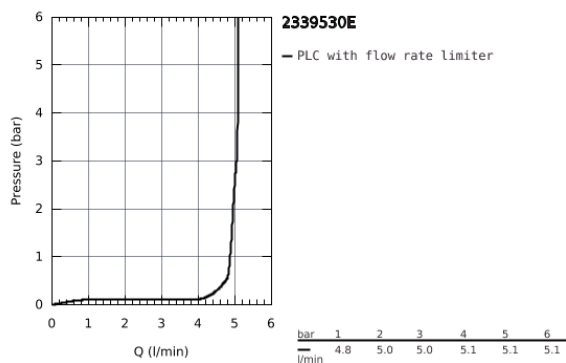

23 395 30E **EUROSMART BASIN MIXER 1/2"**
M-SIZE

PRODUCT DESCRIPTION

- Colour: Chrome
- monobloc installation
- metal lever
- GROHE SilkMove Energy Saving 28 mm ceramic cartridge with energy saving function via cold start
- adjustable flow rate limiter
- with temperature limiter
- GROHE Long-Life Shine durable sparkling sheen
- GROHE Water Saving mousseur 5.7 l/min
- Lead and Nickel Free Inner Water Ways
- GROHE FastFixation installation system
- smooth body
- flexible connection hoses
- professional edition

23 395 30E EUROSMART BASIN MIXER 1/2" M-SIZE

SPARE PARTS, July 2019 – now

- 1: lever (Spare part-nr. 48551000)
- 2: Shield for cross handle (Spare part-nr. 46116000)
- 3: Cartridge (Spare part-nr. 48518000)
- 4: Flow restrictor (Spare part-nr. 48159000)
- 5: Shank mounting kit (Spare part-nr. 46645000)
- 6: Waste set with push-open plug (Spare part-nr. 65807000)*
- 7: Mounting wrench (Spare part-nr. 19017000)*