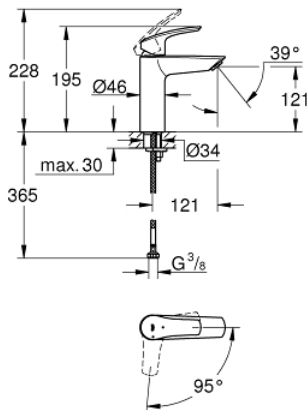

23 395 30E **EUROSMART BASIN MIXER 1/2"**
M-SIZE

PRODUCT DESCRIPTION

- Colour: Chrome
- monobloc installation
- metal lever
- GROHE SilkMove Energy Saving 28 mm ceramic cartridge with energy saving function via cold start
- adjustable flow rate limiter
- with temperature limiter
- GROHE Long-Life Shine durable sparkling sheen
- GROHE Water Saving mousseur 5.7 l/min
- Lead and Nickel Free Inner Water Ways
- GROHE FastFixation installation system
- smooth body
- flexible connection hoses
- professional edition

23 395 30E EUROSMART BASIN MIXER 1/2" M-SIZE

SPARE PARTS, July 2019 – now

- 1: lever (Spare part-nr. 48551000)
- 2: Shield for cross handle (Spare part-nr. 46116000)
- 3: Cartridge (Spare part-nr. 48518000)
- 4: Flow restrictor (Spare part-nr. 48159000)
- 5: Shank mounting kit (Spare part-nr. 46645000)
- 6: Waste set with push-open plug (Spare part-nr. 65807000)*
- 7: Mounting wrench (Spare part-nr. 19017000)*