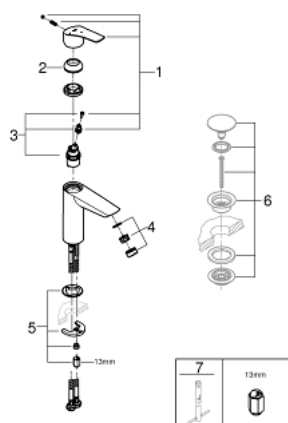

23 395 30E **EUROSMART BASIN MIXER 1/2"**
M-SIZE

PRODUCT DESCRIPTION

- Colour: Chrome
- monobloc installation
- metal lever
- GROHE SilkMove Energy Saving 28 mm ceramic cartridge with energy saving function via cold start
- adjustable flow rate limiter
- with temperature limiter
- GROHE Long-Life Shine durable sparkling sheen
- GROHE Water Saving mousseur 5.7 l/min
- Lead and Nickel Free Inner Water Ways
- GROHE FastFixation installation system
- smooth body
- flexible connection hoses
- professional edition

23 395 30E EUROSMART BASIN MIXER 1/2" M-SIZE

SPARE PARTS, July 2019 – now

- 1: lever (Spare part-nr. 48551000)
- 2: Shield for cross handle (Spare part-nr. 46116000)
- 3: Cartridge (Spare part-nr. 48518000)
- 4: Flow restrictor (Spare part-nr. 48159000)
- 5: Shank mounting kit (Spare part-nr. 46645000)
- 6: Waste set with push-open plug (Spare part-nr. 65807000)*
- 7: Mounting wrench (Spare part-nr. 19017000)*