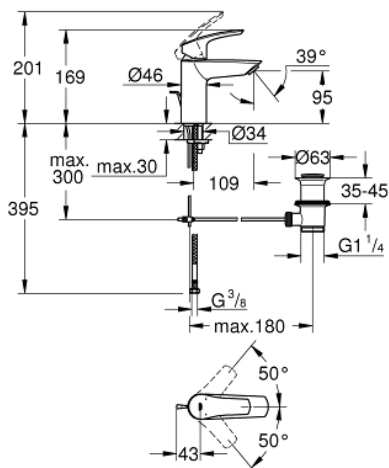

23 456 003 **EUROSMART BASIN MIXER 1/2"**  
**S-SIZE**

**PRODUCT DESCRIPTION**

- Colour: Chrome
- monobloc installation
- metal lever
- 28 mm ceramic cartridge with GROHE SilkMove
- with temperature limiter
- adjustable flow rate limiter
- GROHE Long-Life Shine durable sparkling sheen
- GROHE Water Saving mousseur 5.7 l/min
- Lead and Nickel Free Inner Water Ways
- GROHE FastFixation installation system

- flexible connection hoses

- hybrid pop-up waste set 1 1/4"

- professional edition

23 456 003 **EUROSMART BASIN MIXER 1/2"**  
**S-SIZE**

**SPARE PARTS**, July 2019 – now

- 1: lever (Spare part-nr. 48548000)
  - 2: Shield for cross handle (Spare part-nr. 46116000)
  - 3: Cartridge (Spare part-nr. 48518000)
  - 4: lift rod US (Spare part-nr. 65936000)
  - 5: Flow restrictor (Spare part-nr. 48159000)
  - 6: Shank mounting kit (Spare part-nr. 46645000)
  - 7: Pop-up waste set 1 1/4" (Spare part-nr. 28910000)
  - 7.1: Chrome bath plug (Spare part-nr. 07182000)
  - 7.2: Eccentric rod (Spare part-nr. 07052000)
  - 8: Mounting wrench (Spare part-nr. 19017000)\*
  - 9: Eccentric rod (Spare part-nr. 07341000)\*
- \* Optional accessories