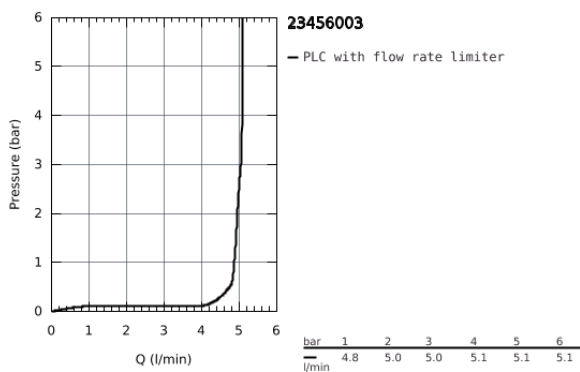

23 456 003 **EUROSMART BASIN MIXER 1/2"**  
**S-SIZE**

**PRODUCT DESCRIPTION**

- Colour: Chrome
- monobloc installation
- metal lever
- 28 mm ceramic cartridge with GROHE SilkMove
- with temperature limiter
- adjustable flow rate limiter
- GROHE Long-Life Shine durable sparkling sheen
- GROHE Water Saving mousseur 5.7 l/min
- Lead and Nickel Free Inner Water Ways
- GROHE FastFixation installation system

- flexible connection hoses

- hybrid pop-up waste set 1 1/4"

- professional edition

23 456 003 **EUROSMART BASIN MIXER 1/2"**  
**S-SIZE**

**SPARE PARTS**, July 2019 – now

- 1: lever (Spare part-nr. 48548000)
  - 2: Shield for cross handle (Spare part-nr. 46116000)
  - 3: Cartridge (Spare part-nr. 48518000)
  - 4: lift rod US (Spare part-nr. 65936000)
  - 5: Flow restrictor (Spare part-nr. 48159000)
  - 6: Shank mounting kit (Spare part-nr. 46645000)
  - 7: Pop-up waste set 1 1/4" (Spare part-nr. 28910000)
  - 7.1: Chrome bath plug (Spare part-nr. 07182000)
  - 7.2: Eccentric rod (Spare part-nr. 07052000)
  - 8: Mounting wrench (Spare part-nr. 19017000)\*
  - 9: Eccentric rod (Spare part-nr. 07341000)\*
- \* Optional accessories