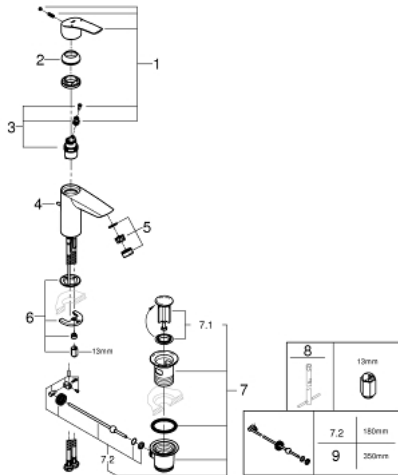

23 456 003 **EUROSMART BASIN MIXER 1/2"**  
**S-SIZE**

**PRODUCT DESCRIPTION**

- Colour: Chrome
- monobloc installation
- metal lever
- 28 mm ceramic cartridge with GROHE SilkMove
- with temperature limiter
- adjustable flow rate limiter
- GROHE Long-Life Shine durable sparkling sheen
- GROHE Water Saving mousseur 5.7 l/min
- Lead and Nickel Free Inner Water Ways
- GROHE FastFixation installation system

- flexible connection hoses

- hybrid pop-up waste set 1 1/4"

- professional edition

23 456 003 **EUROSMART BASIN MIXER 1/2"**  
**S-SIZE**

**SPARE PARTS**, July 2019 – now

- 1: lever (Spare part-nr. 48548000)
  - 2: Shield for cross handle (Spare part-nr. 46116000)
  - 3: Cartridge (Spare part-nr. 48518000)
  - 4: lift rod US (Spare part-nr. 65936000)
  - 5: Flow restrictor (Spare part-nr. 48159000)
  - 6: Shank mounting kit (Spare part-nr. 46645000)
  - 7: Pop-up waste set 1 1/4" (Spare part-nr. 28910000)
  - 7.1: Chrome bath plug (Spare part-nr. 07182000)
  - 7.2: Eccentric rod (Spare part-nr. 07052000)
  - 8: Mounting wrench (Spare part-nr. 19017000)\*
  - 9: Eccentric rod (Spare part-nr. 07341000)\*
- \* Optional accessories