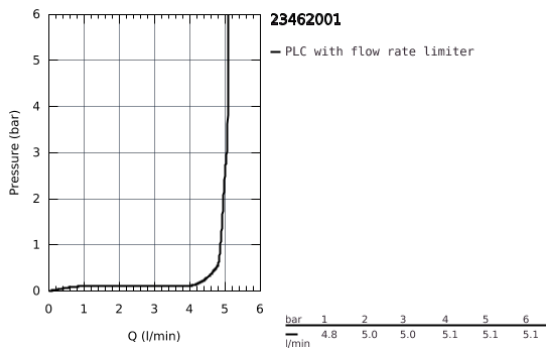

23 462 001 **ESSENCE BASIN MIXER 1/2"**
M-SIZE

PRODUCT DESCRIPTION

- Colour: Chrome
- monobloc installation
- metal lever
- 28 mm ceramic cartridge with GROHE SilkMove
- with temperature limiter
- GROHE Long-Life Shine durable sparkling sheen
- GROHE Water Saving mousseur 5.7 l/min
- GROHE AquaGuide adjustable mousseur
- GROHE FastFixation Plus installation system
- swivel spout with mousseur and stop limiter
- pop-up waste set 1 1/4"
- flexible connection hoses

23 462 001 **ESSENCE BASIN MIXER 1/2"**
M-SIZE

SPARE PARTS, August 2016 – now

- 1: Lever (Spare part-nr. 46919000)
 - 2: Cartridge (Spare part-nr. 46580000)
 - 3: Swivel tube spout (Spare part-nr. 13373000)
 - 3.1: Flow restrictor (Spare part-nr. 48270000)
 - 3.2: O-Ring Ø13,5 x Ø2,75 (Spare part-nr. 0128500M)
 - 3.3: Safety ring (Spare part-nr. 4826600M)
 - 4: Pop-up rod (Spare part-nr. 46739000)
 - 5: Shank mounting kit (Spare part-nr. 46645000)
 - 6: Pop-up waste set 1 1/4" (Spare part-nr. 28910000)
 - 6.1: Chrome bath plug (Spare part-nr. 07182000)
 - 6.2: Eccentric rod (Spare part-nr. 07052000)
 - 7: Connection hose (Spare part-nr. 46255000)
 - 8: Mounting wrench (Spare part-nr. 19017000)*
 - 9: Eccentric rod (Spare part-nr. 07341000)*
- * Optional accessories