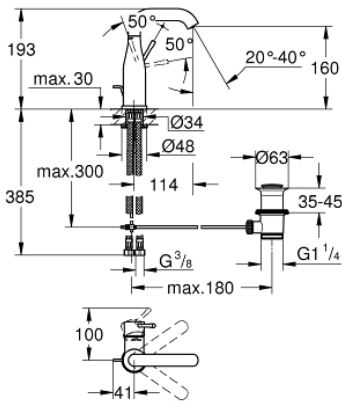

23 462 001 **ESSENCE BASIN MIXER 1/2"**
M-SIZE

PRODUCT DESCRIPTION

- Colour: Chrome
- monobloc installation
- metal lever
- 28 mm ceramic cartridge with GROHE SilkMove
- with temperature limiter
- GROHE Long-Life Shine durable sparkling sheen
- GROHE Water Saving mousseur 5.7 l/min
- GROHE AquaGuide adjustable mousseur
- GROHE FastFixation Plus installation system
- swivel spout with mousseur and stop limiter
- pop-up waste set 1 1/4"
- flexible connection hoses

23 462 001 **ESSENCE BASIN MIXER 1/2"**
M-SIZE

SPARE PARTS, August 2016 – now

- 1: Lever (Spare part-nr. 46919000)
 - 2: Cartridge (Spare part-nr. 46580000)
 - 3: Swivel tube spout (Spare part-nr. 13373000)
 - 3.1: Flow restrictor (Spare part-nr. 48270000)
 - 3.2: O-Ring Ø13,5 x Ø2,75 (Spare part-nr. 0128500M)
 - 3.3: Safety ring (Spare part-nr. 4826600M)
 - 4: Pop-up rod (Spare part-nr. 46739000)
 - 5: Shank mounting kit (Spare part-nr. 46645000)
 - 6: Pop-up waste set 1 1/4" (Spare part-nr. 28910000)
 - 6.1: Chrome bath plug (Spare part-nr. 07182000)
 - 6.2: Eccentric rod (Spare part-nr. 07052000)
 - 7: Connection hose (Spare part-nr. 46255000)
 - 8: Mounting wrench (Spare part-nr. 19017000)*
 - 9: Eccentric rod (Spare part-nr. 07341000)*
- * Optional accessories