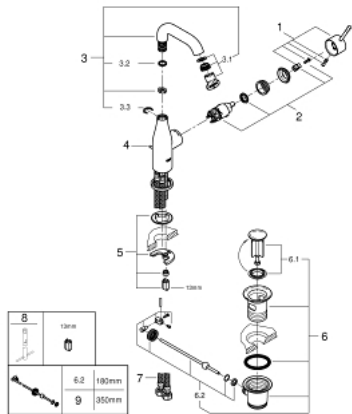

23 462 001 **ESSENCE BASIN MIXER 1/2"**
M-SIZE

PRODUCT DESCRIPTION

- Colour: Chrome
- monobloc installation
- metal lever
- 28 mm ceramic cartridge with GROHE SilkMove
- with temperature limiter
- GROHE Long-Life Shine durable sparkling sheen
- GROHE Water Saving mousseur 5.7 l/min
- GROHE AquaGuide adjustable mousseur
- GROHE FastFixation Plus installation system
- swivel spout with mousseur and stop limiter
- pop-up waste set 1 1/4"
- flexible connection hoses

23 462 001 **ESSENCE BASIN MIXER 1/2"**
M-SIZE

SPARE PARTS, August 2016 – now

- 1: Lever (Spare part-nr. 46919000)
 - 2: Cartridge (Spare part-nr. 46580000)
 - 3: Swivel tube spout (Spare part-nr. 13373000)
 - 3.1: Flow restrictor (Spare part-nr. 48270000)
 - 3.2: O-Ring Ø13,5 x Ø2,75 (Spare part-nr. 0128500M)
 - 3.3: Safety ring (Spare part-nr. 4826600M)
 - 4: Pop-up rod (Spare part-nr. 46739000)
 - 5: Shank mounting kit (Spare part-nr. 46645000)
 - 6: Pop-up waste set 1 1/4" (Spare part-nr. 28910000)
 - 6.1: Chrome bath plug (Spare part-nr. 07182000)
 - 6.2: Eccentric rod (Spare part-nr. 07052000)
 - 7: Connection hose (Spare part-nr. 46255000)
 - 8: Mounting wrench (Spare part-nr. 19017000)*
 - 9: Eccentric rod (Spare part-nr. 07341000)*
- * Optional accessories