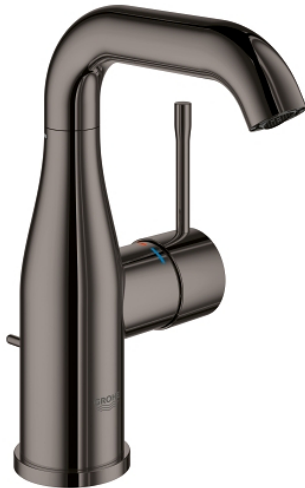

23 462 A01 **ESSENCE BASIN MIXER 1/2"**  
**M-SIZE**

**PRODUCT DESCRIPTION**

- Colour: hard graphite
- monobloc installation
- metal lever
- 28 mm ceramic cartridge with GROHE SilkMove
- with temperature limiter
- GROHE Long-Life Shine finish
- GROHE Water Saving mousseur 5.7 l/min
- GROHE AquaGuide adjustable mousseur
- GROHE FastFixation Plus installation system
- swivel spout with mousseur and stop limiter
- pop-up waste set 1 1/4"
- flexible connection hoses