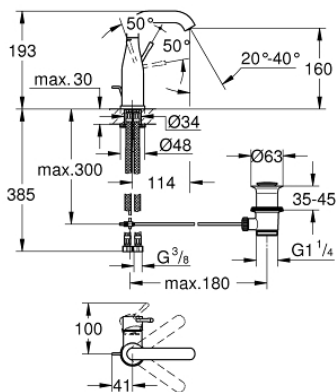

23 462 AL1 ESSENCE BASIN MIXER 1/2"  
M-SIZE

**PRODUCT DESCRIPTION**

- Colour: brushed hard graphite
- monobloc installation
- metal lever
- 28 mm ceramic cartridge with GROHE SilkMove
- with temperature limiter
- GROHE Long-Life Shine finish
- GROHE Water Saving mousseur 5.7 l/min
- GROHE AquaGuide adjustable mousseur
- GROHE FastFixation Plus installation system
- swivel spout with mousseur and stop limiter
- pop-up waste set 1 1/4"
- flexible connection hoses

23 462 AL1 ESSENCE BASIN MIXER 1/2"  
M-SIZE