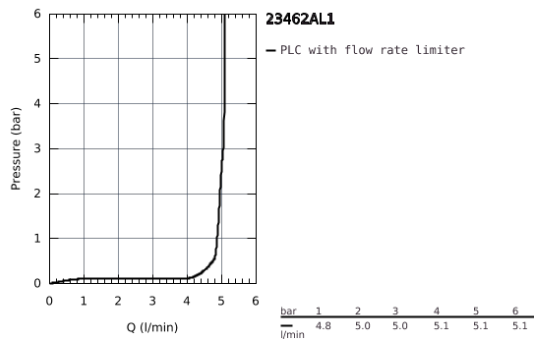

23 462 AL1 ESSENCE BASIN MIXER 1/2"  
M-SIZE

**PRODUCT DESCRIPTION**

- Colour: brushed hard graphite
- monobloc installation
- metal lever
- 28 mm ceramic cartridge with GROHE SilkMove
- with temperature limiter
- GROHE Long-Life Shine finish
- GROHE Water Saving mousseur 5.7 l/min
- GROHE AquaGuide adjustable mousseur
- GROHE FastFixation Plus installation system
- swivel spout with mousseur and stop limiter
- pop-up waste set 1 1/4"
- flexible connection hoses

23 462 AL1 ESSENCE BASIN MIXER 1/2"  
M-SIZE