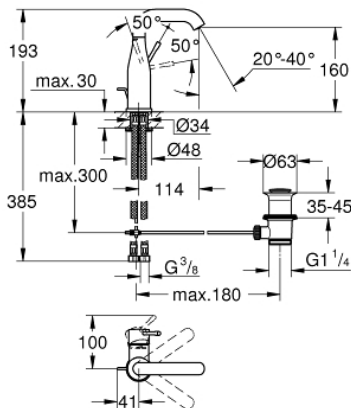

23 462 DA1 **ESSENCE BASIN MIXER 1/2"**
M-SIZE

PRODUCT DESCRIPTION

- Colour: warm sunset
- monobloc installation
- metal lever
- 28 mm ceramic cartridge with GROHE SilkMove
- with temperature limiter
- GROHE Long-Life Shine finish
- GROHE Water Saving mousseur 5.7 l/min
- GROHE AquaGuide adjustable mousseur
- GROHE FastFixation Plus installation system
- swivel spout with mousseur and stop limiter
- pop-up waste set 1 1/4"

- flexible connection hoses

23 462 DA1 ESSENCE BASIN MIXER 1/2"
M-SIZE