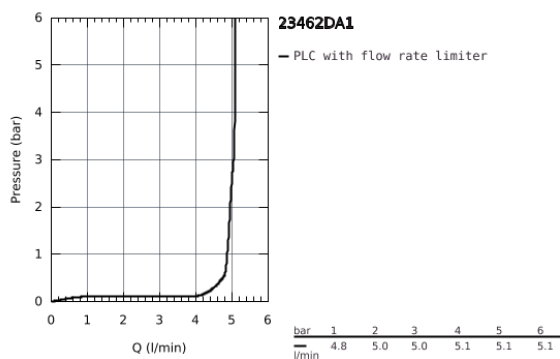

23 462 DA1 **ESSENCE BASIN MIXER 1/2"**
M-SIZE

PRODUCT DESCRIPTION

- Colour: warm sunset
- monobloc installation
- metal lever
- 28 mm ceramic cartridge with GROHE SilkMove
- with temperature limiter
- GROHE Long-Life Shine finish
- GROHE Water Saving mousseur 5.7 l/min
- GROHE AquaGuide adjustable mousseur
- GROHE FastFixation Plus installation system
- swivel spout with mousseur and stop limiter
- pop-up waste set 1 1/4"

- flexible connection hoses

23 462 DA1 ESSENCE BASIN MIXER 1/2"
M-SIZE