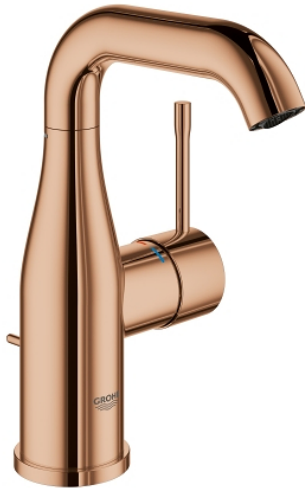

23 462 DA1 **ESSENCE BASIN MIXER 1/2"**
M-SIZE

PRODUCT DESCRIPTION

- Colour: warm sunset
- monobloc installation
- metal lever
- 28 mm ceramic cartridge with GROHE SilkMove
- with temperature limiter
- GROHE Long-Life Shine finish
- GROHE Water Saving mousseur 5.7 l/min
- GROHE AquaGuide adjustable mousseur
- GROHE FastFixation Plus installation system
- swivel spout with mousseur and stop limiter
- pop-up waste set 1 1/4"

- flexible connection hoses

23 462 DA1 ESSENCE BASIN MIXER 1/2"
M-SIZE