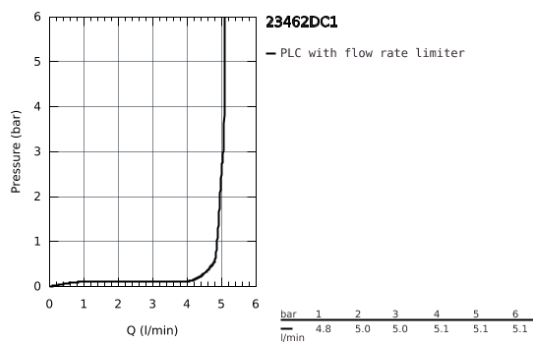

23 462 DC1 ESSENCE BASIN MIXER 1/2" M-SIZE

PRODUCT DESCRIPTION

- Colour: supersteel
 - monobloc installation
 - metal lever
 - 28 mm ceramic cartridge with GROHE SilkMove
 - with temperature limiter
 - GROHE Long-Life Shine finish
 - GROHE Water Saving mousseur 5.7 l/min
 - GROHE AquaGuide adjustable mousseur
 - GROHE FastFixation Plus installation system
 - swivel spout with mousseur and stop limiter
 - pop-up waste set 1 1/4"
-
- flexible connection hoses
-
- min. recommended pressure 1.0 bar

23 462 DC1 **ESSENCE BASIN MIXER 1/2"**
M-SIZE

SPARE PARTS, August 2016 – now

- 1: Lever (Spare part-nr. 46919DC0)
 - 2: Cartridge (Spare part-nr. 46580000)
 - 3: Swivel tube spout (Spare part-nr. 13373DC0)
 - 3.1: Flow restrictor (Spare part-nr. 48270000)
 - 3.2: O-Ring Ø13,5 x Ø2,75 (Spare part-nr. 0128500M)
 - 3.3: Safety ring (Spare part-nr. 4826600M)
 - 4: Pop-up rod (Spare part-nr. 46739EN0)
 - 5: Shank mounting kit (Spare part-nr. 46645000)
 - 6: Pop-up waste set 1 1/4" (Spare part-nr. 28910DC0)
 - 6.1: Chrome bath plug (Spare part-nr. 07182DC0)
 - 6.2: Eccentric rod (Spare part-nr. 07052000)
 - 7: Connection hose (Spare part-nr. 46255000)
 - 8: Mounting wrench (Spare part-nr. 19017000)*
 - 9: Eccentric rod (Spare part-nr. 07341000)*
- * Optional accessories