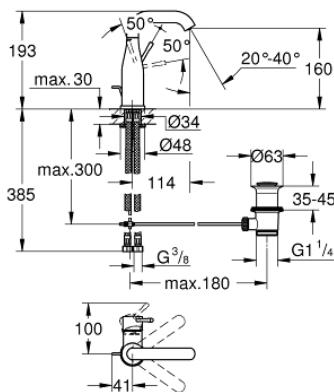

23 462 DC1 ESSENCE BASIN MIXER 1/2" M-SIZE

PRODUCT DESCRIPTION

- Colour: supersteel
 - monobloc installation
 - metal lever
 - 28 mm ceramic cartridge with GROHE SilkMove
 - with temperature limiter
 - GROHE Long-Life Shine finish
 - GROHE Water Saving mousseur 5.7 l/min
 - GROHE AquaGuide adjustable mousseur
 - GROHE FastFixation Plus installation system
 - swivel spout with mousseur and stop limiter
 - pop-up waste set 1 1/4"
-
- flexible connection hoses
-
- min. recommended pressure 1.0 bar

23 462 DC1 **ESSENCE BASIN MIXER 1/2"**
M-SIZE

SPARE PARTS, August 2016 – now

- 1: Lever (Spare part-nr. 46919DC0)
 - 2: Cartridge (Spare part-nr. 46580000)
 - 3: Swivel tube spout (Spare part-nr. 13373DC0)
 - 3.1: Flow restrictor (Spare part-nr. 48270000)
 - 3.2: O-Ring Ø13,5 x Ø2,75 (Spare part-nr. 0128500M)
 - 3.3: Safety ring (Spare part-nr. 4826600M)
 - 4: Pop-up rod (Spare part-nr. 46739EN0)
 - 5: Shank mounting kit (Spare part-nr. 46645000)
 - 6: Pop-up waste set 1 1/4" (Spare part-nr. 28910DC0)
 - 6.1: Chrome bath plug (Spare part-nr. 07182DC0)
 - 6.2: Eccentric rod (Spare part-nr. 07052000)
 - 7: Connection hose (Spare part-nr. 46255000)
 - 8: Mounting wrench (Spare part-nr. 19017000)*
 - 9: Eccentric rod (Spare part-nr. 07341000)*
- * Optional accessories