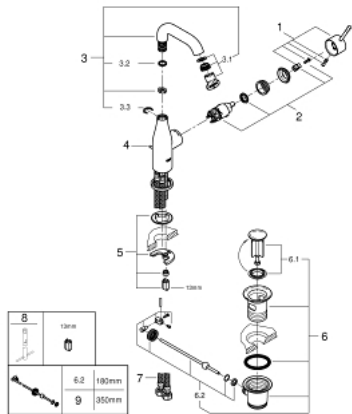

23 462 DC1 ESSENCE BASIN MIXER 1/2" M-SIZE

PRODUCT DESCRIPTION

- Colour: supersteel
 - monobloc installation
 - metal lever
 - 28 mm ceramic cartridge with GROHE SilkMove
 - with temperature limiter
 - GROHE Long-Life Shine finish
 - GROHE Water Saving mousseur 5.7 l/min
 - GROHE AquaGuide adjustable mousseur
 - GROHE FastFixation Plus installation system
 - swivel spout with mousseur and stop limiter
 - pop-up waste set 1 1/4"
-
- flexible connection hoses
-
- min. recommended pressure 1.0 bar

23 462 DC1 **ESSENCE BASIN MIXER 1/2"**
M-SIZE

SPARE PARTS, August 2016 – now

- 1: Lever (Spare part-nr. 46919DC0)
 - 2: Cartridge (Spare part-nr. 46580000)
 - 3: Swivel tube spout (Spare part-nr. 13373DC0)
 - 3.1: Flow restrictor (Spare part-nr. 48270000)
 - 3.2: O-Ring Ø13,5 x Ø2,75 (Spare part-nr. 0128500M)
 - 3.3: Safety ring (Spare part-nr. 4826600M)
 - 4: Pop-up rod (Spare part-nr. 46739EN0)
 - 5: Shank mounting kit (Spare part-nr. 46645000)
 - 6: Pop-up waste set 1 1/4" (Spare part-nr. 28910DC0)
 - 6.1: Chrome bath plug (Spare part-nr. 07182DC0)
 - 6.2: Eccentric rod (Spare part-nr. 07052000)
 - 7: Connection hose (Spare part-nr. 46255000)
 - 8: Mounting wrench (Spare part-nr. 19017000)*
 - 9: Eccentric rod (Spare part-nr. 07341000)*
- * Optional accessories