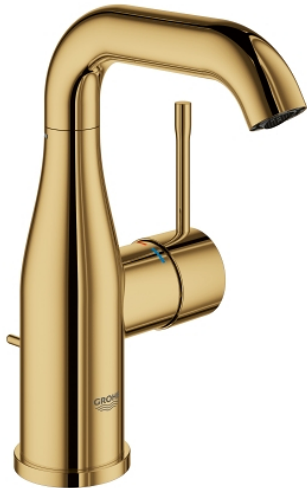

23 462 GL1 **ESSENCE BASIN MIXER 1/2"**  
**M-SIZE**

**PRODUCT DESCRIPTION**

- Colour: cool sunrise
  - monobloc installation
  - metal lever
  - 28 mm ceramic cartridge with GROHE SilkMove
  - with temperature limiter
  - GROHE Long-Life Shine finish
  - GROHE Water Saving mousseur 5.7 l/min
  - GROHE AquaGuide adjustable mousseur
  - GROHE FastFixation Plus installation system
  - swivel spout with mousseur and stop limiter
  - pop-up waste set 1 1/4"
- 
- flexible connection hoses