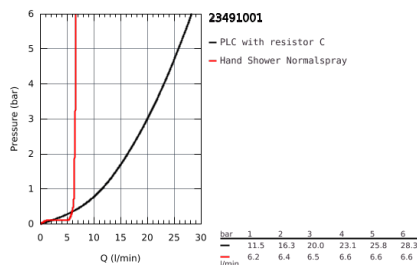

## 23 491 001 ESSENCE SINGLE-LEVER BATH MIXER 1/2", FLOOR MOUNTED

### PRODUCT DESCRIPTION

- Colour: Chrome
- set for final installation for 45 984 001
- without roughing-in-set
- GROHE SilkMove 35 mm ceramic cartridge
- with temperature limiter
- GROHE Long-Life Shine durable sparkling sheen
- automatic diverter: bath/shower
- swivel spout with mousseur and stop limiter
- projection 277 mm
- integrated non-return valve in the shower outlet 1/2"
- with shower holder
- for chrome: hand shower 27400000
- Silverflex shower hose 1250 mm (28 362)
- protected against backflow