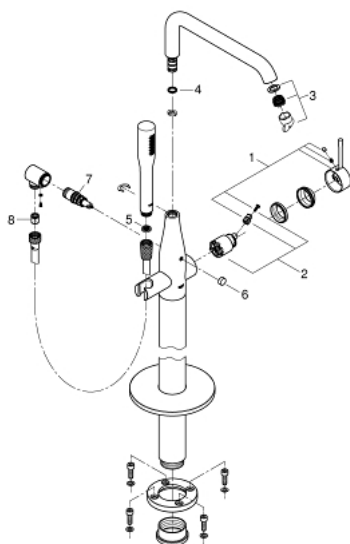

## 23 491 001 ESSENCE SINGLE-LEVER BATH MIXER 1/2", FLOOR MOUNTED

### PRODUCT DESCRIPTION

- Colour: Chrome
- set for final installation for 45 984 001
- without roughing-in-set
- GROHE SilkMove 35 mm ceramic cartridge
- with temperature limiter
- GROHE Long-Life Shine durable sparkling sheen
- automatic diverter: bath/shower
- swivel spout with mousseur and stop limiter
- projection 277 mm
- integrated non-return valve in the shower outlet 1/2"
- with shower holder
- for chrome: hand shower 27400000
- Silverflex shower hose 1250 mm (28 362)
- protected against backflow

23 491 001 **ESSENCE SINGLE-LEVER BATH MIXER 1/2", FLOOR MOUNTED**

**SPARE PARTS**, August 2016 – now

- 1: Lever (Spare part-nr. 46916000)
- 2: Cartridge (Spare part-nr. 46374000)
- 3: Flow restrictor (Spare part-nr. 13926000)
- 4: O-Ring Ø13,5 x Ø2,75 (Spare part-nr. 0128500M)
- 5: Strainer (Spare part-nr. 0700200M)
- 6: Diverter knob (Spare part-nr. 64989000)
- 7: Diverter (Spare part-nr. 65655000)
- 8: Non-return valve (Spare part-nr. 08565000)