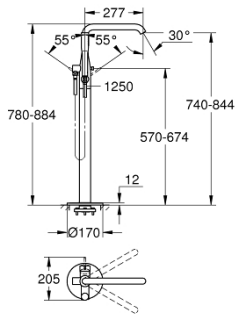

## 23 491 001 ESSENCE SINGLE-LEVER BATH MIXER 1/2", FLOOR MOUNTED

### PRODUCT DESCRIPTION

- Colour: Chrome
- set for final installation for 45 984 001
- without roughing-in-set
- GROHE SilkMove 35 mm ceramic cartridge
- with temperature limiter
- GROHE Long-Life Shine durable sparkling sheen
- automatic diverter: bath/shower
- swivel spout with mousseur and stop limiter
- projection 277 mm
- integrated non-return valve in the shower outlet 1/2"
- with shower holder
- for chrome: hand shower 27400000
- Silverflex shower hose 1250 mm (28 362)
- protected against backflow

23 491 001 **ESSENCE SINGLE-LEVER BATH MIXER 1/2", FLOOR MOUNTED**

**SPARE PARTS**, August 2016 – now

- 1: Lever (Spare part-nr. 46916000)
- 2: Cartridge (Spare part-nr. 46374000)
- 3: Flow restrictor (Spare part-nr. 13926000)
- 4: O-Ring Ø13,5 x Ø2,75 (Spare part-nr. 0128500M)
- 5: Strainer (Spare part-nr. 0700200M)
- 6: Diverter knob (Spare part-nr. 64989000)
- 7: Diverter (Spare part-nr. 65655000)
- 8: Non-return valve (Spare part-nr. 08565000)