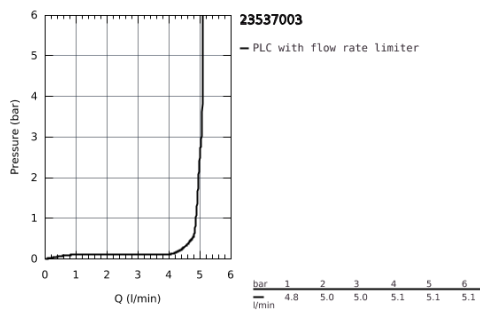

23 537 003 **EUROSMART SINGLE-LEVER BASIN MIXER 1/2"**
L-SIZE

PRODUCT DESCRIPTION

- Colour: Chrome
- monobloc installation
- metal lever
- 28 mm ceramic cartridge with GROHE SilkMove
- with temperature limiter
- GROHE Long-Life Shine durable sparkling sheen
- GROHE Water Saving mousseur 5.7 l/min
- GROHE FastFixation installation system
- swivel tubular spout
- pop-up waste set 1 1/4"
- flexible connection hoses
- professional edition

23 537 003 **EUROSMART SINGLE-LEVER BASIN MIXER 1/2"**
L-SIZE

SPARE PARTS, July 2019 – now

- 1: lever (Spare part-nr. 48531000)
 - 2: Cartridge (Spare part-nr. 46580000)
 - 3: Shield for cross handle (Spare part-nr. 46581000)
 - 4: retaining ring (Spare part-nr. 46715000)
 - 5: Biflo spout (Spare part-nr. 13427000)
 - 5.1: Safety ring (Spare part-nr. 4825700M)
 - 5.2: Flow restrictor (Spare part-nr. 13935000)
 - 6: lift rod US (Spare part-nr. 65936000)
 - 7: Shank mounting kit (Spare part-nr. 46671000)
 - 8: Pop-up waste set 1 1/4" (Spare part-nr. 28910000)
 - 8.1: Chrome bath plug (Spare part-nr. 07182000)
 - 8.2: Eccentric rod (Spare part-nr. 07052000)
 - 9: Mounting wrench (Spare part-nr. 19017000)*
 - 10: Eccentric rod (Spare part-nr. 07341000)*
- * Optional accessories