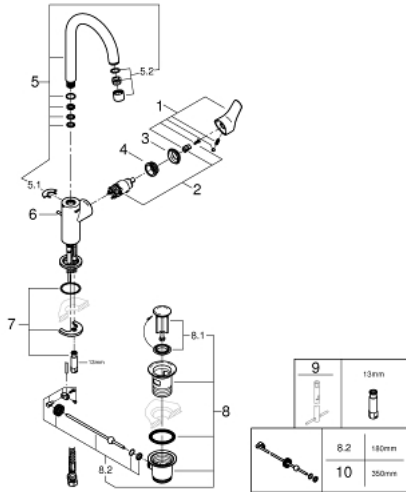

23 537 003 **EUROSMART SINGLE-LEVER BASIN MIXER 1/2"**
L-SIZE

PRODUCT DESCRIPTION

- Colour: Chrome
- monobloc installation
- metal lever
- 28 mm ceramic cartridge with GROHE SilkMove
- with temperature limiter
- GROHE Long-Life Shine durable sparkling sheen
- GROHE Water Saving mousseur 5.7 l/min
- GROHE FastFixation installation system
- swivel tubular spout
- pop-up waste set 1 1/4"
- flexible connection hoses
- professional edition

23 537 003 **EUROSMART SINGLE-LEVER BASIN MIXER 1/2"**
L-SIZE

SPARE PARTS, July 2019 – now

- 1: lever (Spare part-nr. 48531000)
 - 2: Cartridge (Spare part-nr. 46580000)
 - 3: Shield for cross handle (Spare part-nr. 46581000)
 - 4: retaining ring (Spare part-nr. 46715000)
 - 5: Biflo spout (Spare part-nr. 13427000)
 - 5.1: Safety ring (Spare part-nr. 4825700M)
 - 5.2: Flow restrictor (Spare part-nr. 13935000)
 - 6: lift rod US (Spare part-nr. 65936000)
 - 7: Shank mounting kit (Spare part-nr. 46671000)
 - 8: Pop-up waste set 1 1/4" (Spare part-nr. 28910000)
 - 8.1: Chrome bath plug (Spare part-nr. 07182000)
 - 8.2: Eccentric rod (Spare part-nr. 07052000)
 - 9: Mounting wrench (Spare part-nr. 19017000)*
 - 10: Eccentric rod (Spare part-nr. 07341000)*
- * Optional accessories