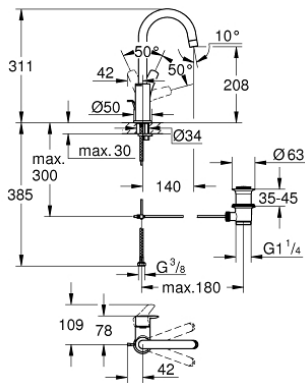

23 537 003 **EUROSMART SINGLE-LEVER BASIN MIXER 1/2"**
L-SIZE

PRODUCT DESCRIPTION

- Colour: Chrome
- monobloc installation
- metal lever
- 28 mm ceramic cartridge with GROHE SilkMove
- with temperature limiter
- GROHE Long-Life Shine durable sparkling sheen
- GROHE Water Saving mousseur 5.7 l/min
- GROHE FastFixation installation system
- swivel tubular spout
- pop-up waste set 1 1/4"
- flexible connection hoses
- professional edition

23 537 003 **EUROSMART SINGLE-LEVER BASIN MIXER 1/2"**
L-SIZE

SPARE PARTS, July 2019 – now

- 1: lever (Spare part-nr. 48531000)
 - 2: Cartridge (Spare part-nr. 46580000)
 - 3: Shield for cross handle (Spare part-nr. 46581000)
 - 4: retaining ring (Spare part-nr. 46715000)
 - 5: Biflo spout (Spare part-nr. 13427000)
 - 5.1: Safety ring (Spare part-nr. 4825700M)
 - 5.2: Flow restrictor (Spare part-nr. 13935000)
 - 6: lift rod US (Spare part-nr. 65936000)
 - 7: Shank mounting kit (Spare part-nr. 46671000)
 - 8: Pop-up waste set 1 1/4" (Spare part-nr. 28910000)
 - 8.1: Chrome bath plug (Spare part-nr. 07182000)
 - 8.2: Eccentric rod (Spare part-nr. 07052000)
 - 9: Mounting wrench (Spare part-nr. 19017000)*
 - 10: Eccentric rod (Spare part-nr. 07341000)*
- * Optional accessories