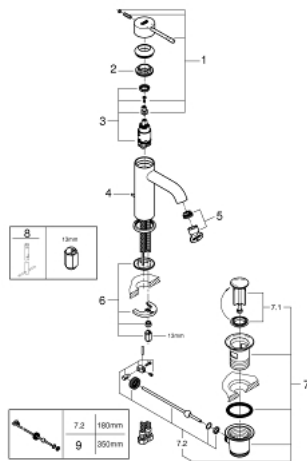

23 589 001 **ESSENCE BASIN MIXER 1/2"**
S-SIZE

PRODUCT DESCRIPTION

- Colour: Chrome
- monobloc installation
- metal lever
- 28 mm ceramic cartridge with GROHE SilkMove
- with temperature limiter
- GROHE Long-Life Shine durable sparkling sheen
- GROHE Water Saving mousseur 5.7 l/min
- GROHE AquaGuide adjustable mousseur
- GROHE FastFixation Plus installation system
- pop-up waste set 1 1/4"
- flexible connection hoses

23 589 001 **ESSENCE BASIN MIXER 1/2"**
S-SIZE

SPARE PARTS, March 2015 – now

- 1: Lever (Spare part-nr. 46917000)
 - 2: retaining ring (Spare part-nr. 46715000)
 - 3: Cartridge (Spare part-nr. 46580000)
 - 4: Pop-up rod (Spare part-nr. 46739000)
 - 5: Flow restrictor (Spare part-nr. 48270000)
 - 6: Shank mounting kit (Spare part-nr. 46645000)
 - 7: Pop-up waste set 1 1/4" (Spare part-nr. 28910000)
 - 7.1: Chrome bath plug (Spare part-nr. 07182000)
 - 7.2: Eccentric rod (Spare part-nr. 07052000)
 - 8: Mounting wrench (Spare part-nr. 19017000)*
 - 9: Eccentric rod (Spare part-nr. 07341000)*
- * Optional accessories