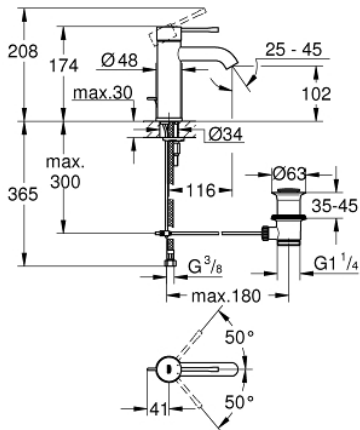

23 589 001 **ESSENCE BASIN MIXER 1/2"**
S-SIZE

PRODUCT DESCRIPTION

- Colour: Chrome
- monobloc installation
- metal lever
- 28 mm ceramic cartridge with GROHE SilkMove
- with temperature limiter
- GROHE Long-Life Shine durable sparkling sheen
- GROHE Water Saving mousseur 5.7 l/min
- GROHE AquaGuide adjustable mousseur
- GROHE FastFixation Plus installation system
- pop-up waste set 1 1/4"
- flexible connection hoses

23 589 001 **ESSENCE BASIN MIXER 1/2"**
S-SIZE

SPARE PARTS, March 2015 – now

- 1: Lever (Spare part-nr. 46917000)
 - 2: retaining ring (Spare part-nr. 46715000)
 - 3: Cartridge (Spare part-nr. 46580000)
 - 4: Pop-up rod (Spare part-nr. 46739000)
 - 5: Flow restrictor (Spare part-nr. 48270000)
 - 6: Shank mounting kit (Spare part-nr. 46645000)
 - 7: Pop-up waste set 1 1/4" (Spare part-nr. 28910000)
 - 7.1: Chrome bath plug (Spare part-nr. 07182000)
 - 7.2: Eccentric rod (Spare part-nr. 07052000)
 - 8: Mounting wrench (Spare part-nr. 19017000)*
 - 9: Eccentric rod (Spare part-nr. 07341000)*
- * Optional accessories