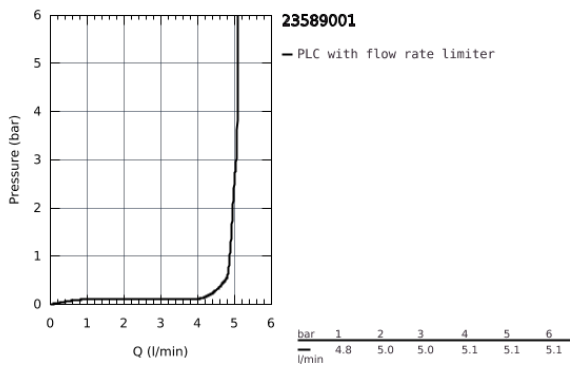

23 589 001 **ESSENCE BASIN MIXER 1/2"**
S-SIZE

PRODUCT DESCRIPTION

- Colour: Chrome
- monobloc installation
- metal lever
- 28 mm ceramic cartridge with GROHE SilkMove
- with temperature limiter
- GROHE Long-Life Shine durable sparkling sheen
- GROHE Water Saving mousseur 5.7 l/min
- GROHE AquaGuide adjustable mousseur
- GROHE FastFixation Plus installation system
- pop-up waste set 1 1/4"
- flexible connection hoses

23 589 001 **ESSENCE BASIN MIXER 1/2"**
S-SIZE

SPARE PARTS, March 2015 – now

- 1: Lever (Spare part-nr. 46917000)
 - 2: retaining ring (Spare part-nr. 46715000)
 - 3: Cartridge (Spare part-nr. 46580000)
 - 4: Pop-up rod (Spare part-nr. 46739000)
 - 5: Flow restrictor (Spare part-nr. 48270000)
 - 6: Shank mounting kit (Spare part-nr. 46645000)
 - 7: Pop-up waste set 1 1/4" (Spare part-nr. 28910000)
 - 7.1: Chrome bath plug (Spare part-nr. 07182000)
 - 7.2: Eccentric rod (Spare part-nr. 07052000)
 - 8: Mounting wrench (Spare part-nr. 19017000)*
 - 9: Eccentric rod (Spare part-nr. 07341000)*
- * Optional accessories