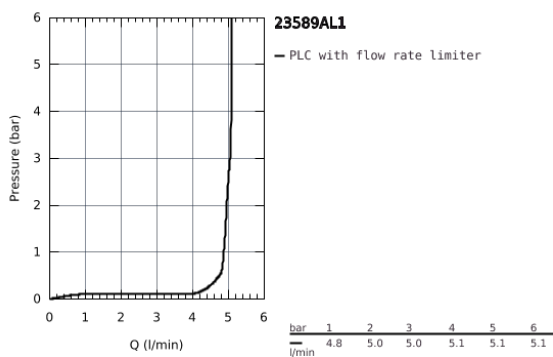

23 589 AL1 ESSENCE BASIN MIXER 1/2" S-SIZE

PRODUCT DESCRIPTION

- Colour: brushed hard graphite
- monobloc installation
- metal lever
- 28 mm ceramic cartridge with GROHE SilkMove
- with temperature limiter
- GROHE Long-Life Shine finish
- GROHE Water Saving mousseur 5.7 l/min
- GROHE AquaGuide adjustable mousseur
- GROHE FastFixation Plus installation system
- pop-up waste set 1 1/4"
- flexible connection hoses

23 589 AL1 ESSENCE BASIN MIXER 1/2"
S-SIZE

SPARE PARTS, July 2016 – now

- 1: Lever (Spare part-nr. 46917AL0)
 - 2: retaining ring (Spare part-nr. 46715000)
 - 3: Cartridge (Spare part-nr. 46580000)
 - 4: Pop-up rod (Spare part-nr. 46739AL0)
 - 5: Flow restrictor (Spare part-nr. 48270000)
 - 6: Shank mounting kit (Spare part-nr. 46645000)
 - 7: Pop-up waste set 1 1/4" (Spare part-nr. 28910AL0)
 - 7.1: Chrome bath plug (Spare part-nr. 07182AL0)
 - 7.2: Eccentric rod (Spare part-nr. 07052000)
 - 8: Mounting wrench (Spare part-nr. 19017000)*
 - 9: Eccentric rod (Spare part-nr. 07341000)*
- * Optional accessories