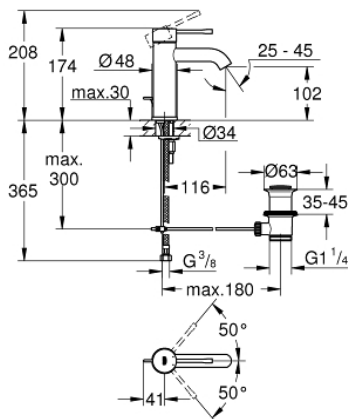

23 589 AL1 ESSENCE BASIN MIXER 1/2" S-SIZE

PRODUCT DESCRIPTION

- Colour: brushed hard graphite
- monobloc installation
- metal lever
- 28 mm ceramic cartridge with GROHE SilkMove
- with temperature limiter
- GROHE Long-Life Shine finish
- GROHE Water Saving mousseur 5.7 l/min
- GROHE AquaGuide adjustable mousseur
- GROHE FastFixation Plus installation system
- pop-up waste set 1 1/4"
- flexible connection hoses

23 589 AL1 ESSENCE BASIN MIXER 1/2"
S-SIZE

SPARE PARTS, July 2016 – now

- 1: Lever (Spare part-nr. 46917AL0)
 - 2: retaining ring (Spare part-nr. 46715000)
 - 3: Cartridge (Spare part-nr. 46580000)
 - 4: Pop-up rod (Spare part-nr. 46739AL0)
 - 5: Flow restrictor (Spare part-nr. 48270000)
 - 6: Shank mounting kit (Spare part-nr. 46645000)
 - 7: Pop-up waste set 1 1/4" (Spare part-nr. 28910AL0)
 - 7.1: Chrome bath plug (Spare part-nr. 07182AL0)
 - 7.2: Eccentric rod (Spare part-nr. 07052000)
 - 8: Mounting wrench (Spare part-nr. 19017000)*
 - 9: Eccentric rod (Spare part-nr. 07341000)*
- * Optional accessories