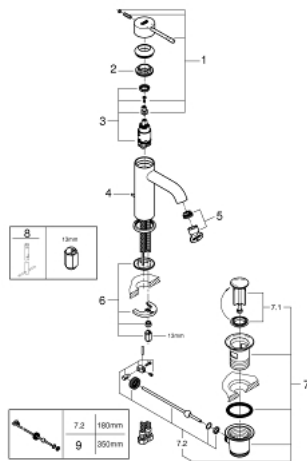

23 589 AL1 ESSENCE BASIN MIXER 1/2" S-SIZE

PRODUCT DESCRIPTION

- Colour: brushed hard graphite
- monobloc installation
- metal lever
- 28 mm ceramic cartridge with GROHE SilkMove
- with temperature limiter
- GROHE Long-Life Shine finish
- GROHE Water Saving mousseur 5.7 l/min
- GROHE AquaGuide adjustable mousseur
- GROHE FastFixation Plus installation system
- pop-up waste set 1 1/4"
- flexible connection hoses

23 589 AL1 ESSENCE BASIN MIXER 1/2"
S-SIZE

SPARE PARTS, July 2016 – now

- 1: Lever (Spare part-nr. 46917AL0)
 - 2: retaining ring (Spare part-nr. 46715000)
 - 3: Cartridge (Spare part-nr. 46580000)
 - 4: Pop-up rod (Spare part-nr. 46739AL0)
 - 5: Flow restrictor (Spare part-nr. 48270000)
 - 6: Shank mounting kit (Spare part-nr. 46645000)
 - 7: Pop-up waste set 1 1/4" (Spare part-nr. 28910AL0)
 - 7.1: Chrome bath plug (Spare part-nr. 07182AL0)
 - 7.2: Eccentric rod (Spare part-nr. 07052000)
 - 8: Mounting wrench (Spare part-nr. 19017000)*
 - 9: Eccentric rod (Spare part-nr. 07341000)*
- * Optional accessories