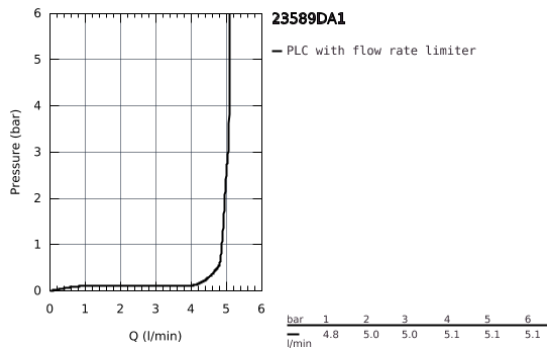

23 589 DA1 **ESSENCE BASIN MIXER 1/2"**
S-SIZE

PRODUCT DESCRIPTION

- Colour: warm sunset
- monobloc installation
- metal lever
- 28 mm ceramic cartridge with GROHE SilkMove
- with temperature limiter
- GROHE Long-Life Shine finish
- GROHE Water Saving mousseur 5.7 l/min
- GROHE AquaGuide adjustable mousseur
- GROHE FastFixation Plus installation system
- pop-up waste set 1 1/4"
- flexible connection hoses

23 589 DA1 ESSENCE BASIN MIXER 1/2"
S-SIZE