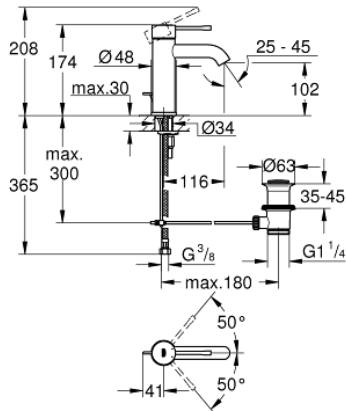

23 589 DA1 **ESSENCE BASIN MIXER 1/2"**
S-SIZE

PRODUCT DESCRIPTION

- Colour: warm sunset
- monobloc installation
- metal lever
- 28 mm ceramic cartridge with GROHE SilkMove
- with temperature limiter
- GROHE Long-Life Shine finish
- GROHE Water Saving mousseur 5.7 l/min
- GROHE AquaGuide adjustable mousseur
- GROHE FastFixation Plus installation system
- pop-up waste set 1 1/4"
- flexible connection hoses

23 589 DA1 ESSENCE BASIN MIXER 1/2"
S-SIZE