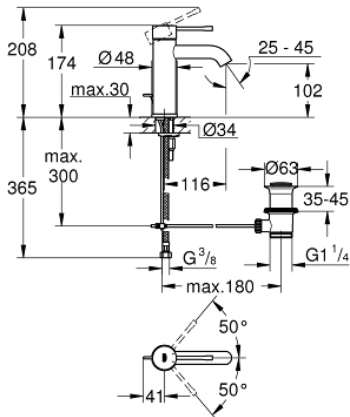

23 589 DC1 **ESSENCE BASIN MIXER 1/2"**
S-SIZE

PRODUCT DESCRIPTION

- Colour: supersteel
- monobloc installation
- metal lever
- 28 mm ceramic cartridge with GROHE SilkMove
- with temperature limiter
- GROHE Long-Life Shine finish
- GROHE Water Saving mousseur 5.7 l/min
- GROHE AquaGuide adjustable mousseur
- GROHE FastFixation Plus installation system
- pop-up waste set 1 1/4"
- flexible connection hoses

23 589 DC1 **ESSENCE BASIN MIXER 1/2"**
S-SIZE

SPARE PARTS, January 2016 – now

- 1: Lever (Spare part-nr. 46917DC0)
 - 2: retaining ring (Spare part-nr. 46715000)
 - 3: Cartridge (Spare part-nr. 46580000)
 - 4: Pop-up rod (Spare part-nr. 46739EN0)
 - 5: Flow restrictor (Spare part-nr. 48270000)
 - 6: Shank mounting kit (Spare part-nr. 46645000)
 - 7: Pop-up waste set 1 1/4" (Spare part-nr. 28910DC0)
 - 7.1: Chrome bath plug (Spare part-nr. 07182DC0)
 - 7.2: Eccentric rod (Spare part-nr. 07052000)
 - 8: Mounting wrench (Spare part-nr. 19017000)*
 - 9: Eccentric rod (Spare part-nr. 07341000)*
- * Optional accessories