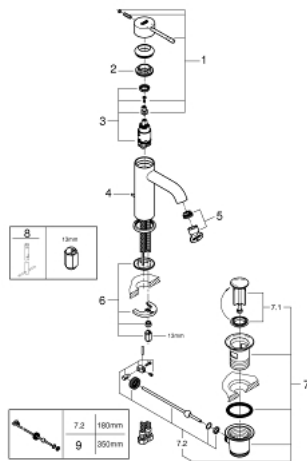

23 589 DC1 **ESSENCE BASIN MIXER 1/2"**
S-SIZE

PRODUCT DESCRIPTION

- Colour: supersteel
- monobloc installation
- metal lever
- 28 mm ceramic cartridge with GROHE SilkMove
- with temperature limiter
- GROHE Long-Life Shine finish
- GROHE Water Saving mousseur 5.7 l/min
- GROHE AquaGuide adjustable mousseur
- GROHE FastFixation Plus installation system
- pop-up waste set 1 1/4"
- flexible connection hoses

23 589 DC1 **ESSENCE BASIN MIXER 1/2"**
S-SIZE

SPARE PARTS, January 2016 – now

- 1: Lever (Spare part-nr. 46917DC0)
 - 2: retaining ring (Spare part-nr. 46715000)
 - 3: Cartridge (Spare part-nr. 46580000)
 - 4: Pop-up rod (Spare part-nr. 46739EN0)
 - 5: Flow restrictor (Spare part-nr. 48270000)
 - 6: Shank mounting kit (Spare part-nr. 46645000)
 - 7: Pop-up waste set 1 1/4" (Spare part-nr. 28910DC0)
 - 7.1: Chrome bath plug (Spare part-nr. 07182DC0)
 - 7.2: Eccentric rod (Spare part-nr. 07052000)
 - 8: Mounting wrench (Spare part-nr. 19017000)*
 - 9: Eccentric rod (Spare part-nr. 07341000)*
- * Optional accessories