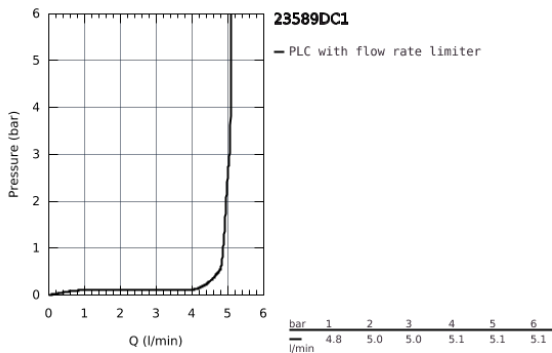

23 589 DC1 **ESSENCE BASIN MIXER 1/2"**
S-SIZE

PRODUCT DESCRIPTION

- Colour: supersteel
- monobloc installation
- metal lever
- 28 mm ceramic cartridge with GROHE SilkMove
- with temperature limiter
- GROHE Long-Life Shine finish
- GROHE Water Saving mousseur 5.7 l/min
- GROHE AquaGuide adjustable mousseur
- GROHE FastFixation Plus installation system
- pop-up waste set 1 1/4"
- flexible connection hoses

23 589 DC1 **ESSENCE BASIN MIXER 1/2"**
S-SIZE

SPARE PARTS, January 2016 – now

- 1: Lever (Spare part-nr. 46917DC0)
 - 2: retaining ring (Spare part-nr. 46715000)
 - 3: Cartridge (Spare part-nr. 46580000)
 - 4: Pop-up rod (Spare part-nr. 46739EN0)
 - 5: Flow restrictor (Spare part-nr. 48270000)
 - 6: Shank mounting kit (Spare part-nr. 46645000)
 - 7: Pop-up waste set 1 1/4" (Spare part-nr. 28910DC0)
 - 7.1: Chrome bath plug (Spare part-nr. 07182DC0)
 - 7.2: Eccentric rod (Spare part-nr. 07052000)
 - 8: Mounting wrench (Spare part-nr. 19017000)*
 - 9: Eccentric rod (Spare part-nr. 07341000)*
- * Optional accessories