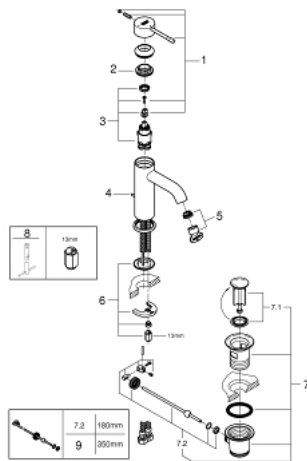

23 591 001 **ESSENCE BASIN MIXER 1/2"**
S-SIZE

PRODUCT DESCRIPTION

- Colour: Chrome
 - monobloc installation
 - metal lever
 - GROHE SilkMove Energy Saving 28 mm ceramic cartridge with energy saving function via cold start
 - with temperature limiter
 - GROHE Long-Life Shine durable sparkling sheen
 - GROHE Water Saving mousseur 5.7 l/min
 - GROHE AquaGuide adjustable mousseur
 - GROHE FastFixation Plus installation system
 - pop-up waste set 1 1/4"
-
- flexible connection hoses

23 591 001 **ESSENCE BASIN MIXER 1/2"**
S-SIZE

SPARE PARTS, March 2015 – now

- 1: Lever (Spare part-nr. 46918000)
 - 2: retaining ring (Spare part-nr. 46715000)
 - 3: Cartridge (Spare part-nr. 46580000)
 - 4: Pop-up rod (Spare part-nr. 46739000)
 - 5: Flow restrictor (Spare part-nr. 48270000)
 - 6: Shank mounting kit (Spare part-nr. 46645000)
 - 7: Pop-up waste set 1 1/4" (Spare part-nr. 28910000)
 - 7.1: Chrome bath plug (Spare part-nr. 07182000)
 - 7.2: Eccentric rod (Spare part-nr. 07052000)
 - 8: Mounting wrench (Spare part-nr. 19017000)*
 - 9: Eccentric rod (Spare part-nr. 07341000)*
- * Optional accessories