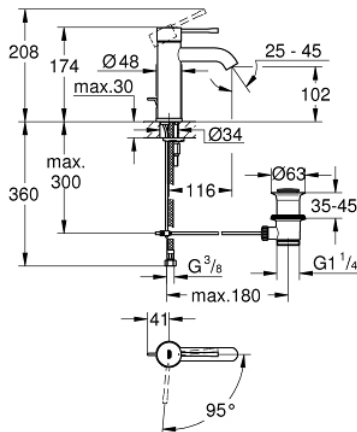

23 591 001 **ESSENCE BASIN MIXER 1/2"**
S-SIZE

PRODUCT DESCRIPTION

- Colour: Chrome
 - monobloc installation
 - metal lever
 - GROHE SilkMove Energy Saving 28 mm ceramic cartridge with energy saving function via cold start
 - with temperature limiter
 - GROHE Long-Life Shine durable sparkling sheen
 - GROHE Water Saving mousseur 5.7 l/min
 - GROHE AquaGuide adjustable mousseur
 - GROHE FastFixation Plus installation system
 - pop-up waste set 1 1/4"
-
- flexible connection hoses

23 591 001 **ESSENCE BASIN MIXER 1/2"**
S-SIZE

SPARE PARTS, March 2015 – now

- 1: Lever (Spare part-nr. 46918000)
 - 2: retaining ring (Spare part-nr. 46715000)
 - 3: Cartridge (Spare part-nr. 46580000)
 - 4: Pop-up rod (Spare part-nr. 46739000)
 - 5: Flow restrictor (Spare part-nr. 48270000)
 - 6: Shank mounting kit (Spare part-nr. 46645000)
 - 7: Pop-up waste set 1 1/4" (Spare part-nr. 28910000)
 - 7.1: Chrome bath plug (Spare part-nr. 07182000)
 - 7.2: Eccentric rod (Spare part-nr. 07052000)
 - 8: Mounting wrench (Spare part-nr. 19017000)*
 - 9: Eccentric rod (Spare part-nr. 07341000)*
- * Optional accessories