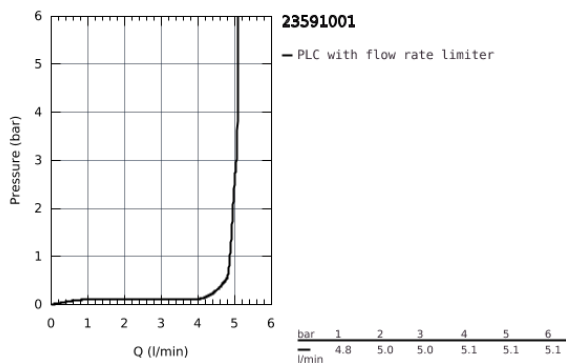

23 591 001 **ESSENCE BASIN MIXER 1/2"**
S-SIZE

PRODUCT DESCRIPTION

- Colour: Chrome
 - monobloc installation
 - metal lever
 - GROHE SilkMove Energy Saving 28 mm ceramic cartridge with energy saving function via cold start
 - with temperature limiter
 - GROHE Long-Life Shine durable sparkling sheen
 - GROHE Water Saving mousseur 5.7 l/min
 - GROHE AquaGuide adjustable mousseur
 - GROHE FastFixation Plus installation system
 - pop-up waste set 1 1/4"
-
- flexible connection hoses

23 591 001 **ESSENCE BASIN MIXER 1/2"**
S-SIZE

SPARE PARTS, March 2015 – now

- 1: Lever (Spare part-nr. 46918000)
 - 2: retaining ring (Spare part-nr. 46715000)
 - 3: Cartridge (Spare part-nr. 46580000)
 - 4: Pop-up rod (Spare part-nr. 46739000)
 - 5: Flow restrictor (Spare part-nr. 48270000)
 - 6: Shank mounting kit (Spare part-nr. 46645000)
 - 7: Pop-up waste set 1 1/4" (Spare part-nr. 28910000)
 - 7.1: Chrome bath plug (Spare part-nr. 07182000)
 - 7.2: Eccentric rod (Spare part-nr. 07052000)
 - 8: Mounting wrench (Spare part-nr. 19017000)*
 - 9: Eccentric rod (Spare part-nr. 07341000)*
- * Optional accessories