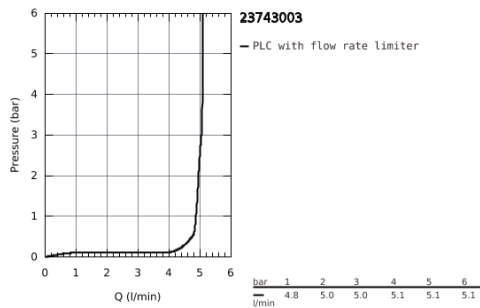

23 743 003 **EUROSMART SINGLE-LEVER BASIN MIXER 1/2"**  
**L-SIZE**

**PRODUCT DESCRIPTION**

- Colour: Chrome
- monobloc installation
- metal lever
- 28 mm ceramic cartridge with GROHE SilkMove
- with temperature limiter
- GROHE Long-Life Shine durable sparkling sheen
- GROHE Water Saving mousseur 5.7 l/min
- GROHE FastFixation installation system
- swivel tubular spout
- retractable chain
- flexible connection hoses
- professional edition

23 743 003 **EUROSMART SINGLE-LEVER BASIN MIXER 1/2"**  
**L-SIZE**

**SPARE PARTS**, July 2019 – now

- 1: lever (Spare part-nr. 48531000)
- 2: Cartridge (Spare part-nr. 46580000)
- 3: Shield for cross handle (Spare part-nr. 46581000)
- 4: retaining ring (Spare part-nr. 46715000)
- 5: Biflo spout (Spare part-nr. 13427000)
- 5.1: Safety ring (Spare part-nr. 4825700M)
- 5.2: Flow restrictor (Spare part-nr. 13935000)
- 6: Chain support (Spare part-nr. 06815000)
- 7: Shank mounting kit (Spare part-nr. 46671000)
- 8: Mounting wrench (Spare part-nr. 19017000)\*