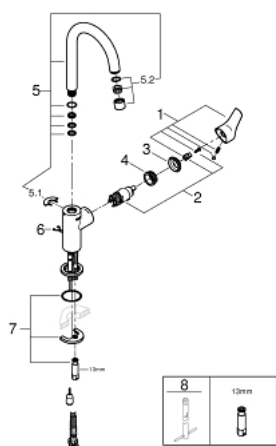

23 743 003 **EUROSMART SINGLE-LEVER BASIN MIXER 1/2"**  
**L-SIZE**

**PRODUCT DESCRIPTION**

- Colour: Chrome
- monobloc installation
- metal lever
- 28 mm ceramic cartridge with GROHE SilkMove
- with temperature limiter
- GROHE Long-Life Shine durable sparkling sheen
- GROHE Water Saving mousseur 5.7 l/min
- GROHE FastFixation installation system
- swivel tubular spout
- retractable chain
- flexible connection hoses
- professional edition

23 743 003 **EUROSMART SINGLE-LEVER BASIN MIXER 1/2"**  
**L-SIZE**

**SPARE PARTS**, July 2019 – now

- 1: lever (Spare part-nr. 48531000)
- 2: Cartridge (Spare part-nr. 46580000)
- 3: Shield for cross handle (Spare part-nr. 46581000)
- 4: retaining ring (Spare part-nr. 46715000)
- 5: Biflo spout (Spare part-nr. 13427000)
- 5.1: Safety ring (Spare part-nr. 4825700M)
- 5.2: Flow restrictor (Spare part-nr. 13935000)
- 6: Chain support (Spare part-nr. 06815000)
- 7: Shank mounting kit (Spare part-nr. 46671000)
- 8: Mounting wrench (Spare part-nr. 19017000)\*