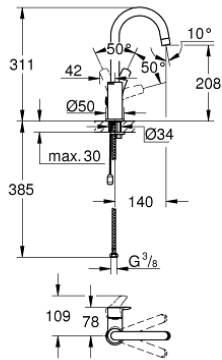

23 743 003 **EUROSMART SINGLE-LEVER BASIN MIXER 1/2"**  
**L-SIZE**

**PRODUCT DESCRIPTION**

- Colour: Chrome
- monobloc installation
- metal lever
- 28 mm ceramic cartridge with GROHE SilkMove
- with temperature limiter
- GROHE Long-Life Shine durable sparkling sheen
- GROHE Water Saving mousseur 5.7 l/min
- GROHE FastFixation installation system
- swivel tubular spout
- retractable chain
- flexible connection hoses
- professional edition

23 743 003 **EUROSMART SINGLE-LEVER BASIN MIXER 1/2"**  
**L-SIZE**

**SPARE PARTS**, July 2019 – now

- 1: lever (Spare part-nr. 48531000)
- 2: Cartridge (Spare part-nr. 46580000)
- 3: Shield for cross handle (Spare part-nr. 46581000)
- 4: retaining ring (Spare part-nr. 46715000)
- 5: Biflo spout (Spare part-nr. 13427000)
- 5.1: Safety ring (Spare part-nr. 4825700M)
- 5.2: Flow restrictor (Spare part-nr. 13935000)
- 6: Chain support (Spare part-nr. 06815000)
- 7: Shank mounting kit (Spare part-nr. 46671000)
- 8: Mounting wrench (Spare part-nr. 19017000)\*