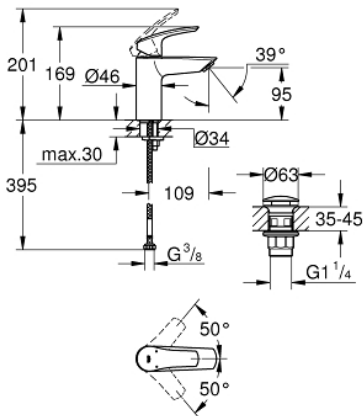

23 922 003 **EUROSMART BASIN MIXER 1/2"**
S-SIZE

PRODUCT DESCRIPTION

- Colour: Chrome
- monobloc installation
- metal lever
- 28 mm ceramic cartridge with GROHE SilkMove
- adjustable flow rate limiter
- with temperature limiter
- GROHE Long-Life Shine durable sparkling sheen
- GROHE Water Saving mousseur 5.7 l/min
- Lead and Nickel Free Inner Water Ways
- GROHE FastFixation installation system
- smooth body with push-open pop-up waste set 1 1/4"
- flexible connection hoses
- professional edition

23 922 003 **EUROSMART BASIN MIXER 1/2"**
S-SIZE

SPARE PARTS, July 2019 – now

- 1: lever (Spare part-nr. 48548000)
- 2: Shield for cross handle (Spare part-nr. 46116000)
- 3: Cartridge (Spare part-nr. 48518000)
- 4: Flow restrictor (Spare part-nr. 48159000)
- 5: Shank mounting kit (Spare part-nr. 46645000)
- 6: Waste set with push-open plug (Spare part-nr. 65807000)
- 7: Mounting wrench (Spare part-nr. 19017000)*