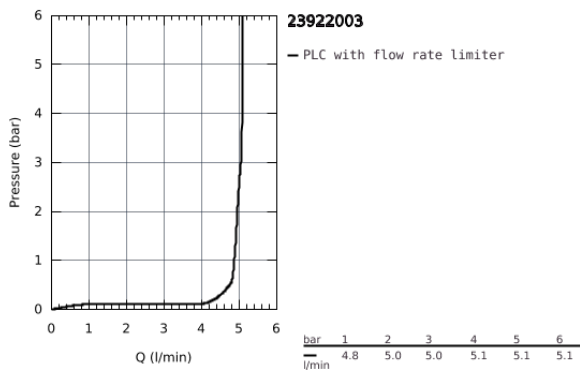

23 922 003 **EUROSMART BASIN MIXER 1/2"**
S-SIZE

PRODUCT DESCRIPTION

- Colour: Chrome
- monobloc installation
- metal lever
- 28 mm ceramic cartridge with GROHE SilkMove
- adjustable flow rate limiter
- with temperature limiter
- GROHE Long-Life Shine durable sparkling sheen
- GROHE Water Saving mousseur 5.7 l/min
- Lead and Nickel Free Inner Water Ways
- GROHE FastFixation installation system
- smooth body with push-open pop-up waste set 1 1/4"
- flexible connection hoses
- professional edition

23 922 003 **EUROSMART BASIN MIXER 1/2"**
S-SIZE

SPARE PARTS, July 2019 – now

- 1: lever (Spare part-nr. 48548000)
- 2: Shield for cross handle (Spare part-nr. 46116000)
- 3: Cartridge (Spare part-nr. 48518000)
- 4: Flow restrictor (Spare part-nr. 48159000)
- 5: Shank mounting kit (Spare part-nr. 46645000)
- 6: Waste set with push-open plug (Spare part-nr. 65807000)
- 7: Mounting wrench (Spare part-nr. 19017000)*