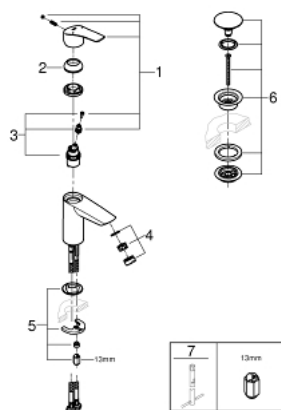

23 922 003 **EUROSMART BASIN MIXER 1/2"**
S-SIZE

PRODUCT DESCRIPTION

- Colour: Chrome
- monobloc installation
- metal lever
- 28 mm ceramic cartridge with GROHE SilkMove
- adjustable flow rate limiter
- with temperature limiter
- GROHE Long-Life Shine durable sparkling sheen
- GROHE Water Saving mousseur 5.7 l/min
- Lead and Nickel Free Inner Water Ways
- GROHE FastFixation installation system
- smooth body with push-open pop-up waste set 1 1/4"
- flexible connection hoses
- professional edition

23 922 003 **EUROSMART BASIN MIXER 1/2"**
S-SIZE

SPARE PARTS, July 2019 – now

- 1: lever (Spare part-nr. 48548000)
- 2: Shield for cross handle (Spare part-nr. 46116000)
- 3: Cartridge (Spare part-nr. 48518000)
- 4: Flow restrictor (Spare part-nr. 48159000)
- 5: Shank mounting kit (Spare part-nr. 46645000)
- 6: Waste set with push-open plug (Spare part-nr. 65807000)
- 7: Mounting wrench (Spare part-nr. 19017000)*