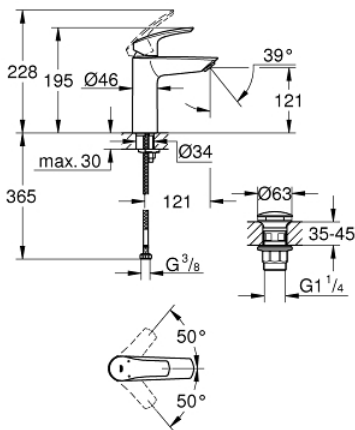

23 923 003 **EUROSMART BASIN MIXER 1/2"**  
**M-SIZE**

**PRODUCT DESCRIPTION**

- Colour: Chrome
- monobloc installation
- metal lever
- 28 mm ceramic cartridge with GROHE SilkMove
- adjustable flow rate limiter
- with temperature limiter
- GROHE Long-Life Shine durable sparkling sheen
- GROHE Water Saving mousseur 5.7 l/min
- Lead and Nickel Free Inner Water Ways
- GROHE FastFixation installation system
- smooth body with push-open pop-up waste set 1 1/4"
- flexible connection hoses
- professional edition

23 923 003 **EUROSMART BASIN MIXER 1/2"**  
**M-SIZE**

**SPARE PARTS**, July 2019 – now

- 1: lever (Spare part-nr. 48548000)
- 2: Shield for cross handle (Spare part-nr. 46116000)
- 3: Cartridge (Spare part-nr. 48518000)
- 4: Flow restrictor (Spare part-nr. 48159000)
- 5: Shank mounting kit (Spare part-nr. 46645000)
- 6: Waste set with push-open plug (Spare part-nr. 65807000)
- 7: Mounting wrench (Spare part-nr. 19017000)\*