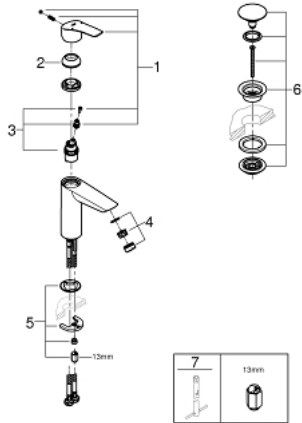

23 923 003 **EUROSMART BASIN MIXER 1/2"**  
**M-SIZE**

**PRODUCT DESCRIPTION**

- Colour: Chrome
- monobloc installation
- metal lever
- 28 mm ceramic cartridge with GROHE SilkMove
- adjustable flow rate limiter
- with temperature limiter
- GROHE Long-Life Shine durable sparkling sheen
- GROHE Water Saving mousseur 5.7 l/min
- Lead and Nickel Free Inner Water Ways
- GROHE FastFixation installation system
- smooth body with push-open pop-up waste set 1 1/4"
- flexible connection hoses
- professional edition

23 923 003 **EUROSMART BASIN MIXER 1/2"**  
**M-SIZE**

**SPARE PARTS**, July 2019 – now

- 1: lever (Spare part-nr. 48548000)
- 2: Shield for cross handle (Spare part-nr. 46116000)
- 3: Cartridge (Spare part-nr. 48518000)
- 4: Flow restrictor (Spare part-nr. 48159000)
- 5: Shank mounting kit (Spare part-nr. 46645000)
- 6: Waste set with push-open plug (Spare part-nr. 65807000)
- 7: Mounting wrench (Spare part-nr. 19017000)\*