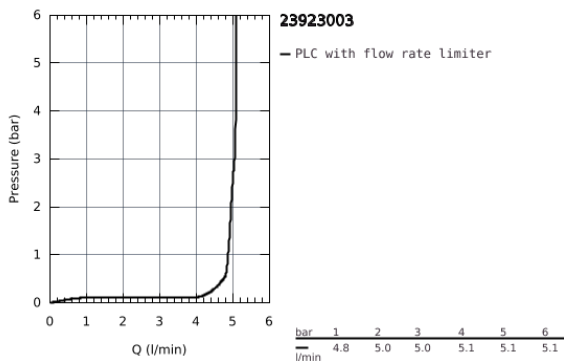

23 923 003 **EUROSMART BASIN MIXER 1/2"**  
**M-SIZE**

**PRODUCT DESCRIPTION**

- Colour: Chrome
- monobloc installation
- metal lever
- 28 mm ceramic cartridge with GROHE SilkMove
- adjustable flow rate limiter
- with temperature limiter
- GROHE Long-Life Shine durable sparkling sheen
- GROHE Water Saving mousseur 5.7 l/min
- Lead and Nickel Free Inner Water Ways
- GROHE FastFixation installation system
- smooth body with push-open pop-up waste set 1 1/4"
- flexible connection hoses
- professional edition

23 923 003 **EUROSMART BASIN MIXER 1/2"**  
**M-SIZE**

**SPARE PARTS**, July 2019 – now

- 1: lever (Spare part-nr. 48548000)
- 2: Shield for cross handle (Spare part-nr. 46116000)
- 3: Cartridge (Spare part-nr. 48518000)
- 4: Flow restrictor (Spare part-nr. 48159000)
- 5: Shank mounting kit (Spare part-nr. 46645000)
- 6: Waste set with push-open plug (Spare part-nr. 65807000)
- 7: Mounting wrench (Spare part-nr. 19017000)\*