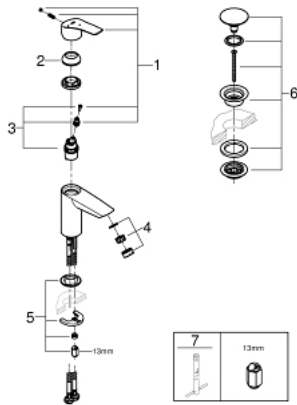

23 924 003 **EUROSMART BASIN MIXER 1/2"**  
**S-SIZE**

**PRODUCT DESCRIPTION**

- Colour: Chrome
- monobloc installation
- metal lever
- GROHE SilkMove Energy Saving 28 mm ceramic cartridge with energy saving function via cold start
- adjustable flow rate limiter
- with temperature limiter
- GROHE Long-Life Shine durable sparkling sheen
- GROHE Water Saving mousseur 5.7 l/min
- Lead and Nickel Free Inner Water Ways
- GROHE FastFixation installation system
- smooth body with push-open pop-up waste set 1 1/4"
- flexible connection hoses
- professional edition

23 924 003 **EUROSMART BASIN MIXER 1/2"**  
**S-SIZE**

**SPARE PARTS**, July 2019 – now

- 1: lever (Spare part-nr. 48551000)
- 2: Shield for cross handle (Spare part-nr. 46116000)
- 3: Cartridge (Spare part-nr. 48518000)
- 4: Flow restrictor (Spare part-nr. 48159000)
- 5: Shank mounting kit (Spare part-nr. 46645000)
- 6: Waste set with push-open plug (Spare part-nr. 65807000)
- 7: Mounting wrench (Spare part-nr. 19017000)\*