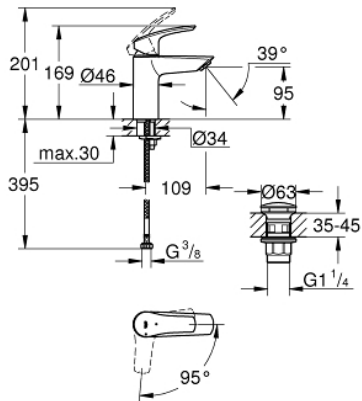

23 924 003 **EUROSMART BASIN MIXER 1/2"**  
**S-SIZE**

**PRODUCT DESCRIPTION**

- Colour: Chrome
- monobloc installation
- metal lever
- GROHE SilkMove Energy Saving 28 mm ceramic cartridge with energy saving function via cold start
- adjustable flow rate limiter
- with temperature limiter
- GROHE Long-Life Shine durable sparkling sheen
- GROHE Water Saving mousseur 5.7 l/min
- Lead and Nickel Free Inner Water Ways
- GROHE FastFixation installation system
- smooth body with push-open pop-up waste set 1 1/4"
- flexible connection hoses
- professional edition

23 924 003 **EUROSMART BASIN MIXER 1/2"**  
**S-SIZE**

**SPARE PARTS**, July 2019 – now

- 1: lever (Spare part-nr. 48551000)
- 2: Shield for cross handle (Spare part-nr. 46116000)
- 3: Cartridge (Spare part-nr. 48518000)
- 4: Flow restrictor (Spare part-nr. 48159000)
- 5: Shank mounting kit (Spare part-nr. 46645000)
- 6: Waste set with push-open plug (Spare part-nr. 65807000)
- 7: Mounting wrench (Spare part-nr. 19017000)\*