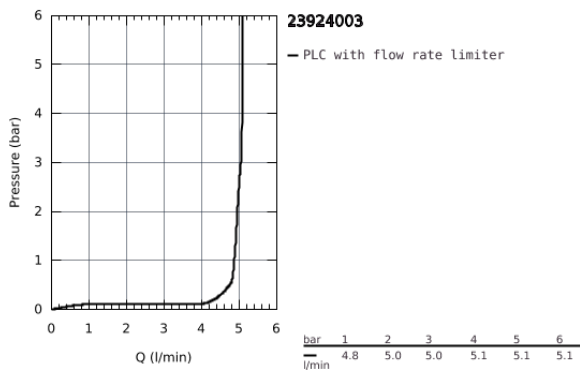

23 924 003 **EUROSMART BASIN MIXER 1/2"**  
**S-SIZE**

**PRODUCT DESCRIPTION**

- Colour: Chrome
- monobloc installation
- metal lever
- GROHE SilkMove Energy Saving 28 mm ceramic cartridge with energy saving function via cold start
- adjustable flow rate limiter
- with temperature limiter
- GROHE Long-Life Shine durable sparkling sheen
- GROHE Water Saving mousseur 5.7 l/min
- Lead and Nickel Free Inner Water Ways
- GROHE FastFixation installation system
- smooth body with push-open pop-up waste set 1 1/4"
- flexible connection hoses
- professional edition

23 924 003 **EUROSMART BASIN MIXER 1/2"**  
**S-SIZE**

**SPARE PARTS**, July 2019 – now

- 1: lever (Spare part-nr. 48551000)
- 2: Shield for cross handle (Spare part-nr. 46116000)
- 3: Cartridge (Spare part-nr. 48518000)
- 4: Flow restrictor (Spare part-nr. 48159000)
- 5: Shank mounting kit (Spare part-nr. 46645000)
- 6: Waste set with push-open plug (Spare part-nr. 65807000)
- 7: Mounting wrench (Spare part-nr. 19017000)\*